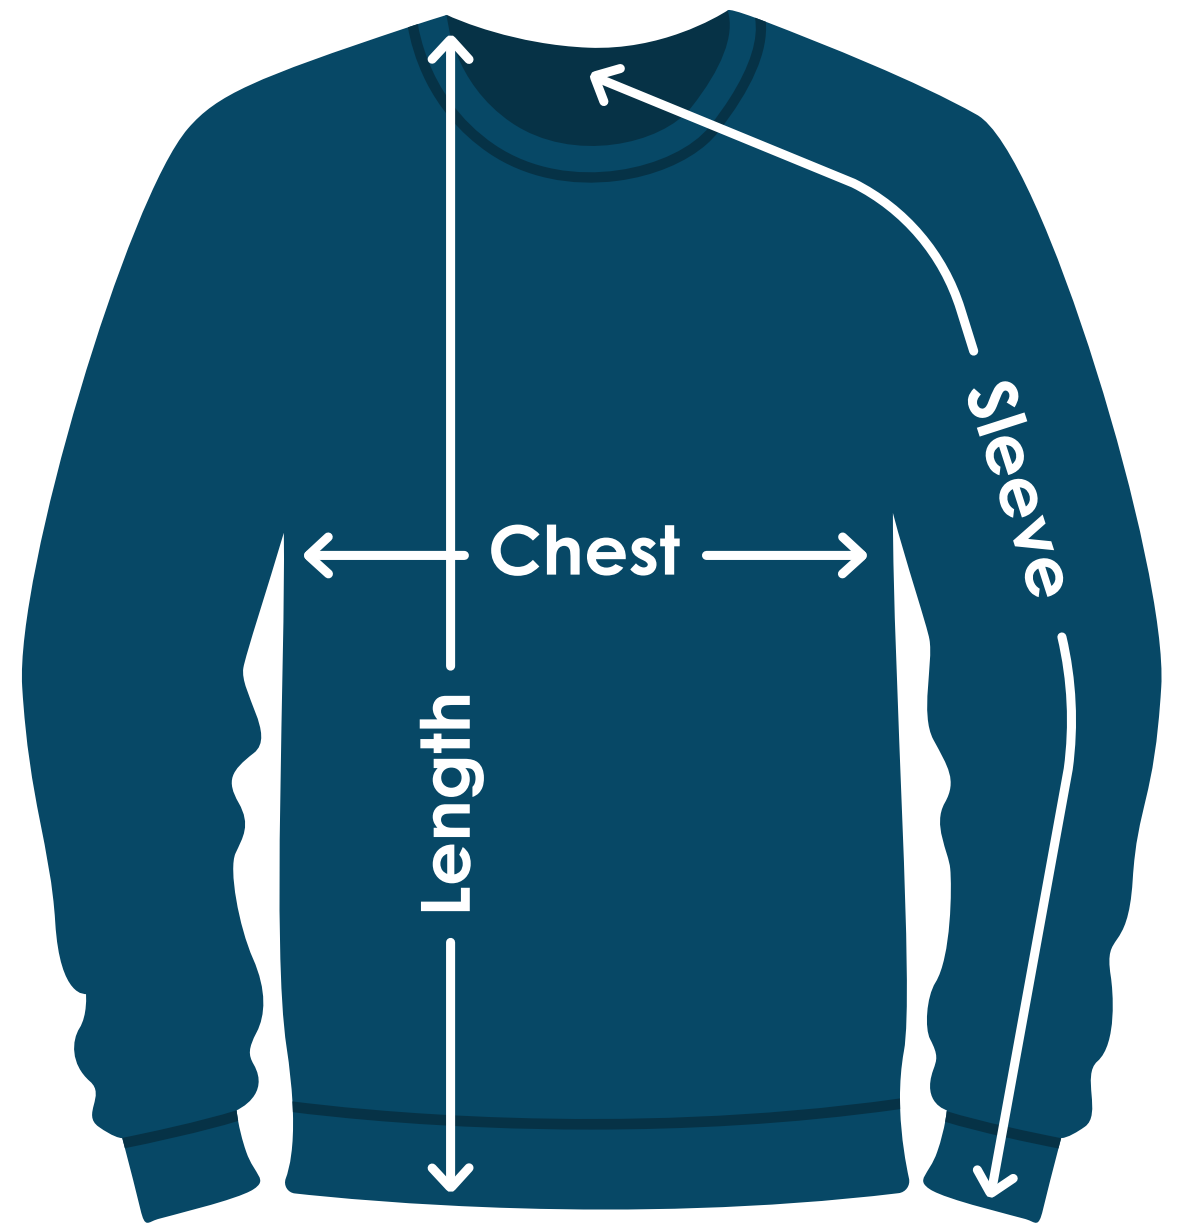

# White Just Hoods® by AWDIs Adult 80/20 Midweight College Crewneck Sweatshirt

TA434W | TA434WFD | TA434WB

Size	Chest	Sleeves	Length
S	20-3/4"	26-3/4"	27-5/8"
M	22-3/8"	27-3/8"	28-3/4"
L	24"	28"	30"
XL	25-5/8"	28-5/8"	31-1/4"
2XL	27-1/4"	29-1/4"	32-3/8"
3XL	29-3/4"	29-3/4"	33-5/8"
X	X	X	X
X	X	X	X

Fit: Classic

### Chest:

Measured across the chest one inch below armhole when laid flat.

### Length:

Measured from high point of shoulder to finished hem at back.