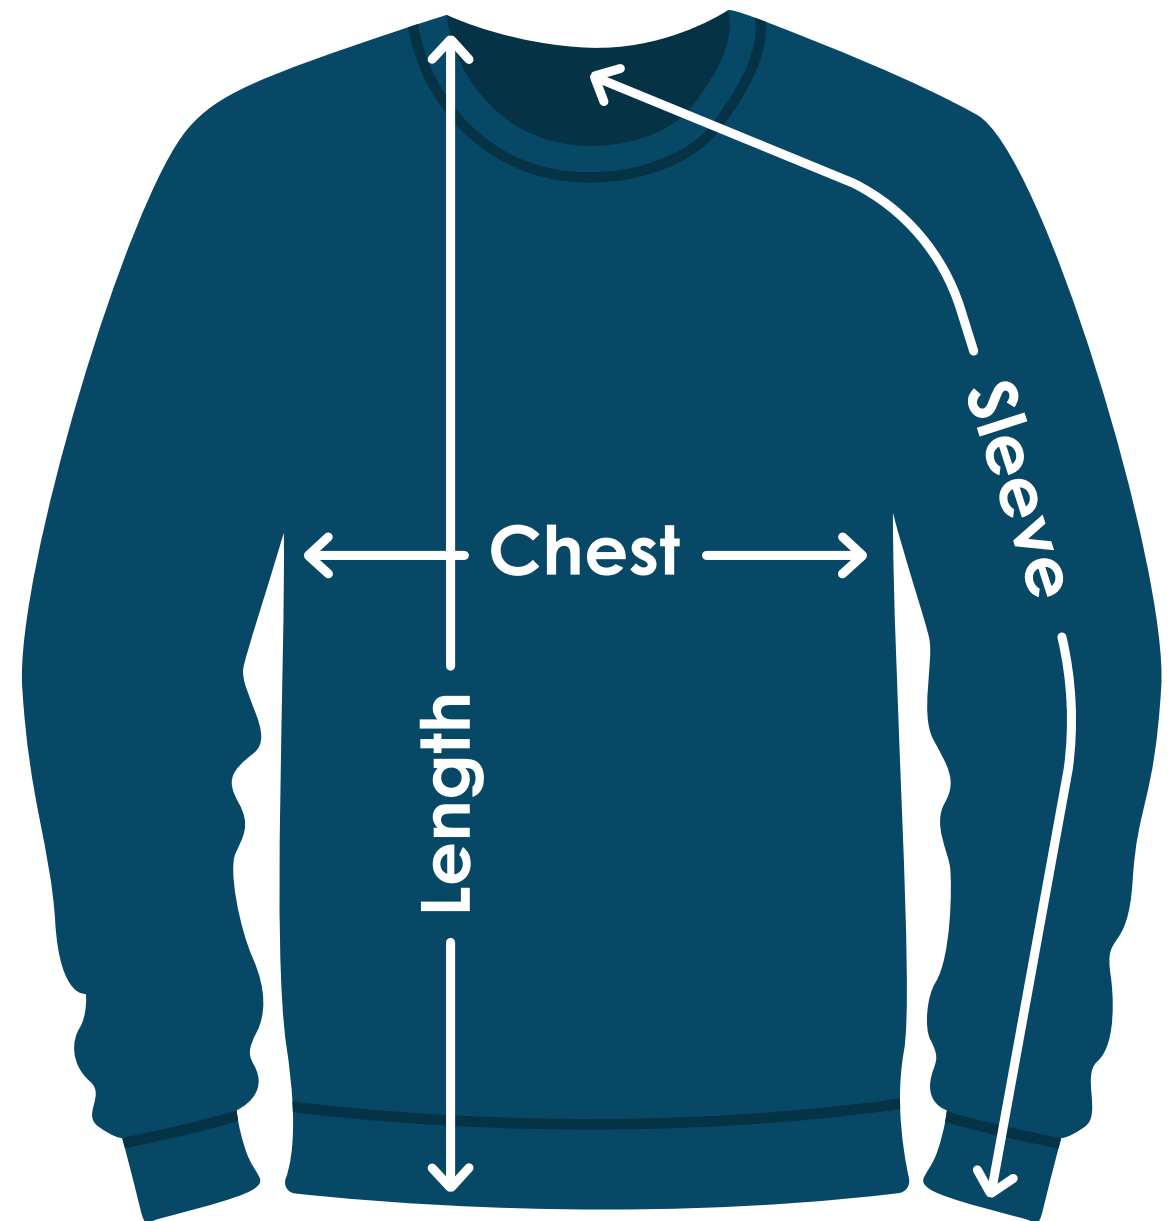

Gildan® Adult Softstyle® Fleece Crew Sweatshirt

TA436C | TA436CFD | TA436CB

Size	Chest	Sleeves	Length
S	20"	34"	28"
M	22"	35"	29"
L	24"	36"	30"
XL	26"	37"	31"
2XL	28"	38"	32"
3XL	30"	39"	33"
4XL	32"	40"	34"
X	X	X	X

Fit: Classic

Measuring Tips

Chest:

Measured across the chest one inch below armhole when laid flat.

Sleeves:

Measured from center back neck, down shoulder to finished sleeve hem.

Length:

Measured from high point of shoulder to finished hem at back.