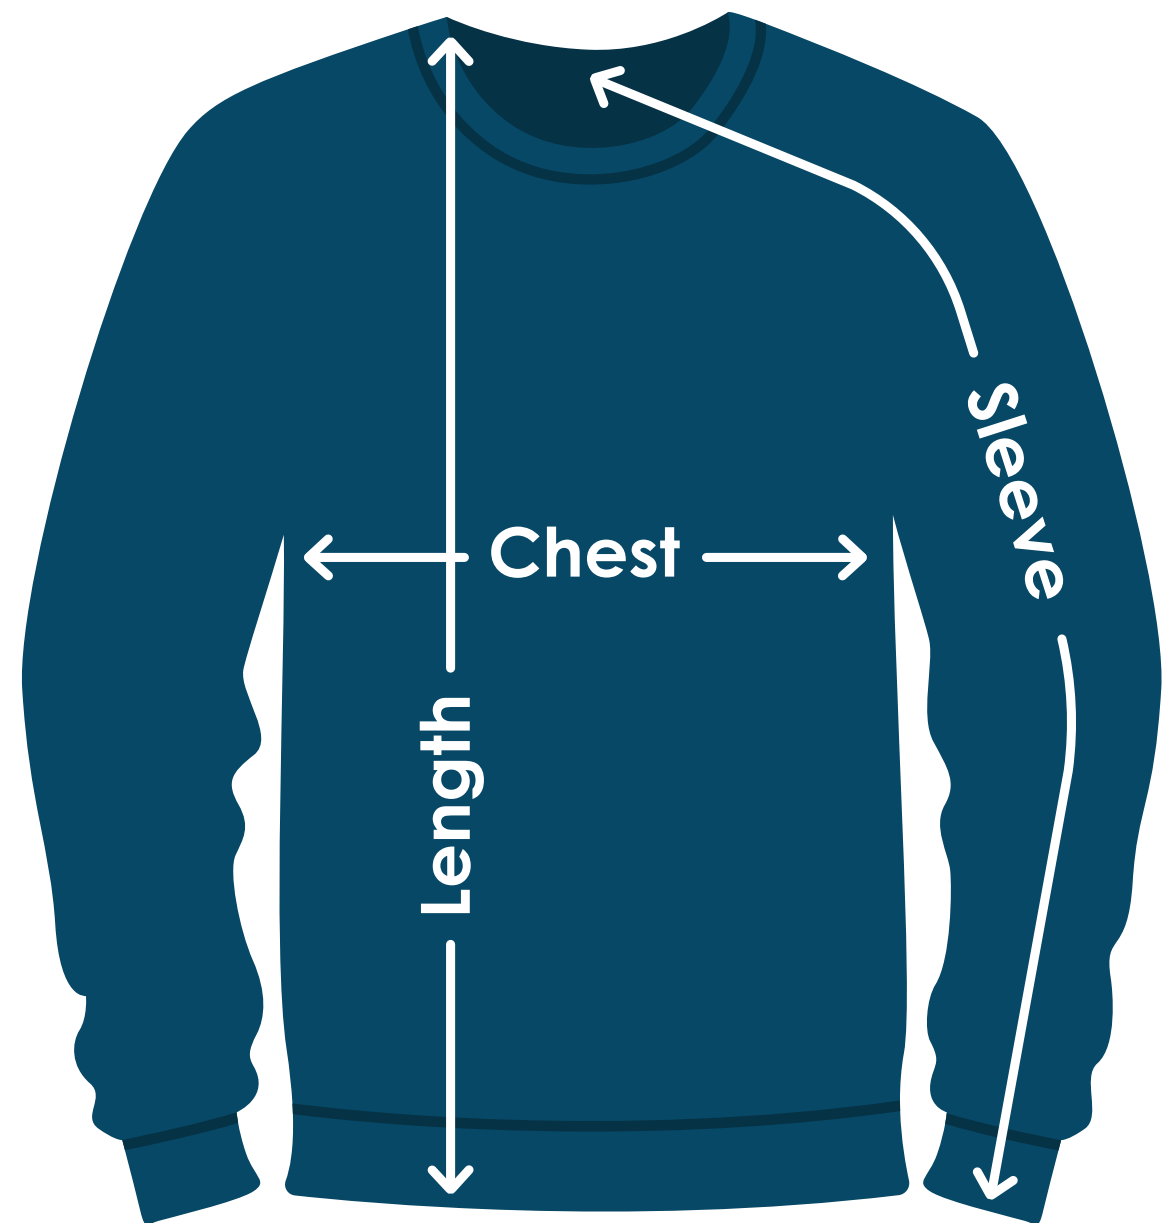

# White Gildan® Adult Softstyle® Fleece Crew Sweatshirt

TA436W | TA436WFD | TA436WB

Size	Chest	Sleeves	Length
S	20"	34"	28"
M	22"	35"	29"
L	24"	36"	30"
XL	26"	37"	31"
2XL	28"	38"	32"
3XL	30"	39"	33"
4XL	32"	40"	34"
X	X	X	X

Fit: Classic

### Chest:

Measured across the chest one inch below armhole when laid flat.

### Length:

Measured from high point of shoulder to finished hem at back.