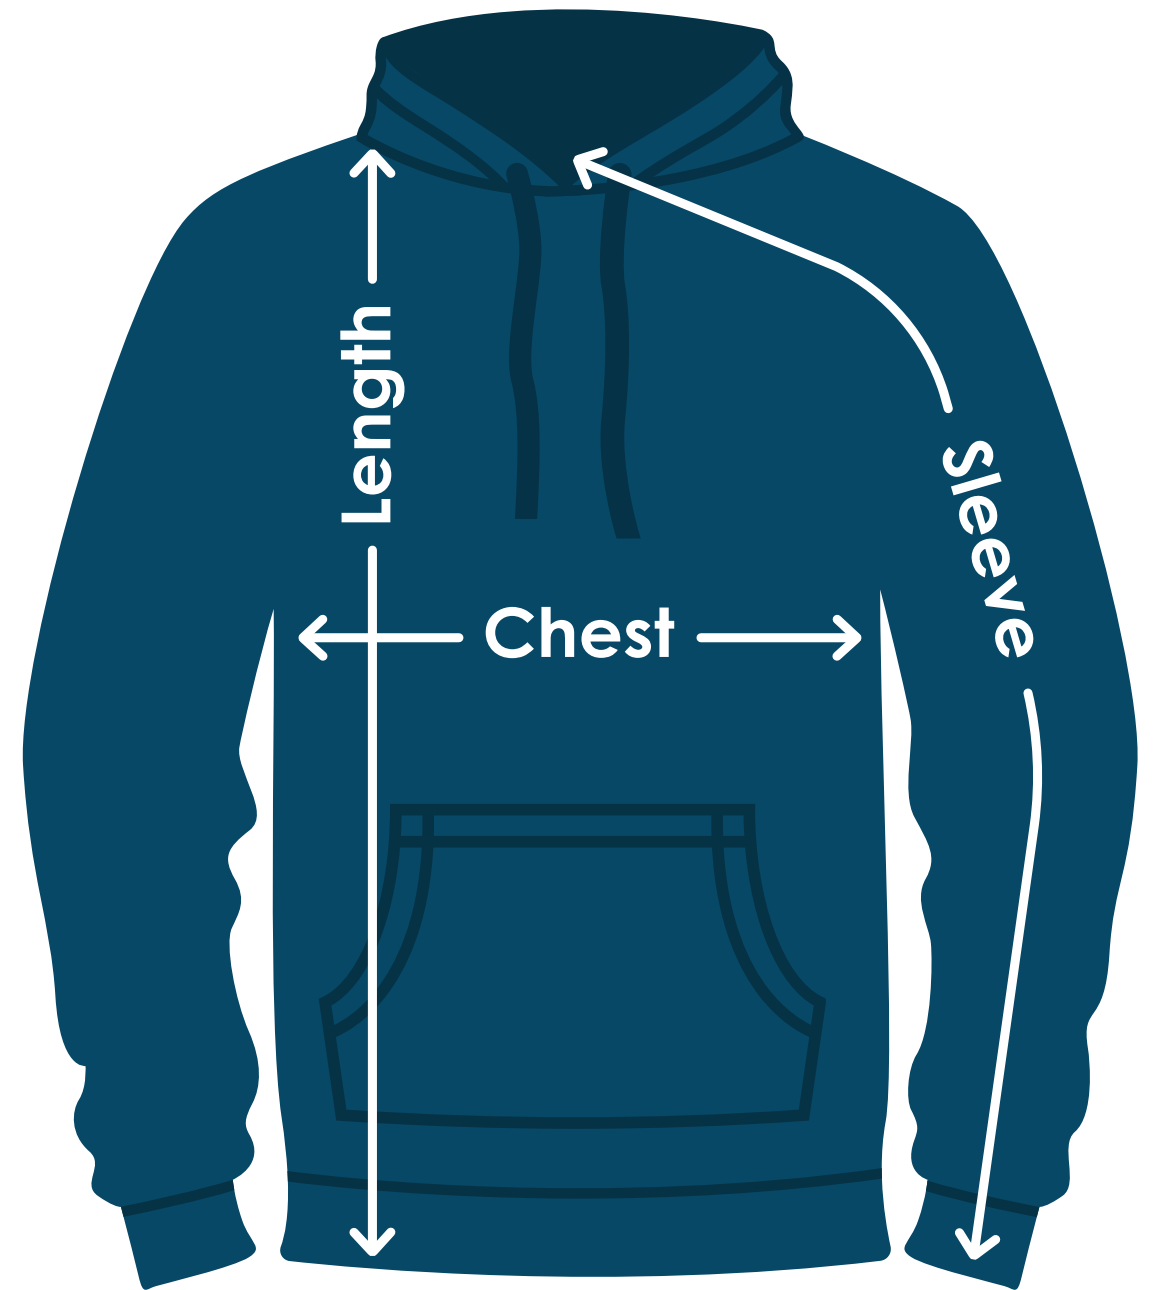

Just Hoods® by AWDIs Mens 80/20 Midweight College Hooded Sweatshirt

TA437C | TA437CFD | TA437CB

Size	Chest	Sleeves	Length
S	20-3/8"	23-5/8"	26-3/4"
M	22-3/8"	24-1/4"	28"
L	24-3/8"	24-3/4"	29-1/4"
XL	26"	25-3/8"	30-3/8"
2XL	27-5/8"	26"	31-5/8"
3XL	29-1/4"	26-5/8"	32-3/4"
X	X	X	X
X	X	X	X

Fit: Classic

Measuring Tips

Chest:

Measured across the chest one inch below armhole when laid flat.

Sleeves:

Measured from center back neck, down shoulder to finished sleeve hem.

Length:

Measured from high point of shoulder to finished hem at back.