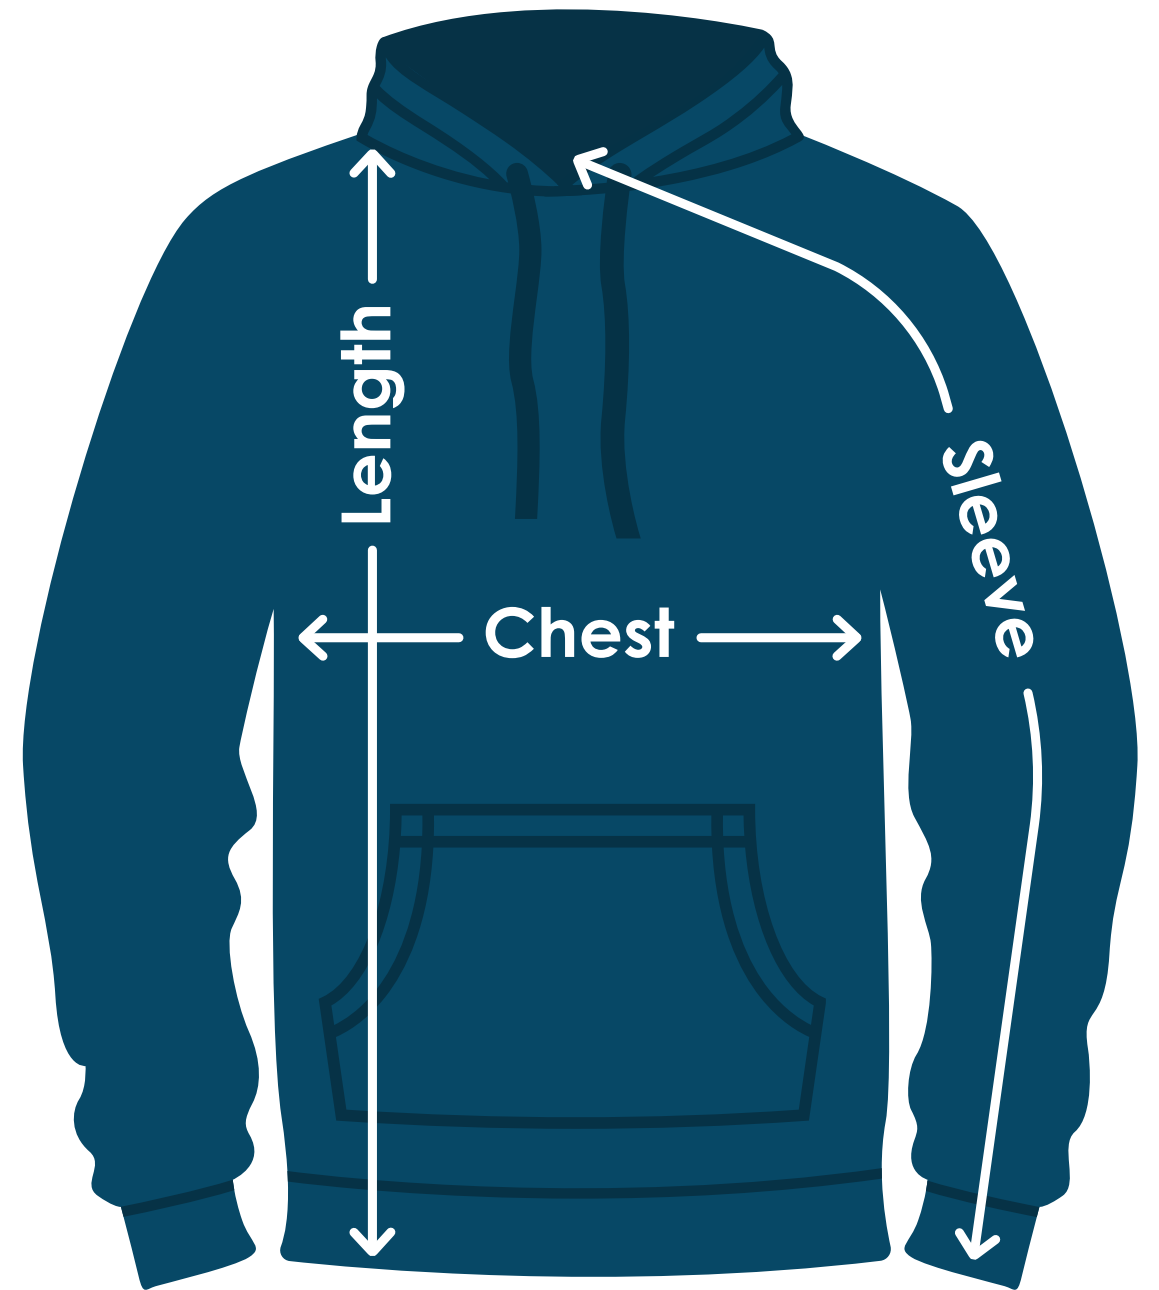

# White Just Hoods® by AWDIs Mens 80/20 Midweight College Hooded Sweatshirt

TA437W | TA437WFD | TA437WB

Size	Chest	Sleeves	Length
S	20-3/8"	23-5/8"	26-3/4"
M	22-3/8"	24-1/4"	28"
L	24-3/8"	24-3/4"	29-1/4"
XL	26"	25-3/8"	30-3/8"
2XL	27-5/8"	26"	31-5/8"
3XL	29-1/4"	26-5/8"	32-3/4"
X	X	X	X
X	X	X	X

Fit: Classic

### Chest:

Measured across the chest one inch below armhole when laid flat.

### Length:

Measured from high point of shoulder to finished hem at back.