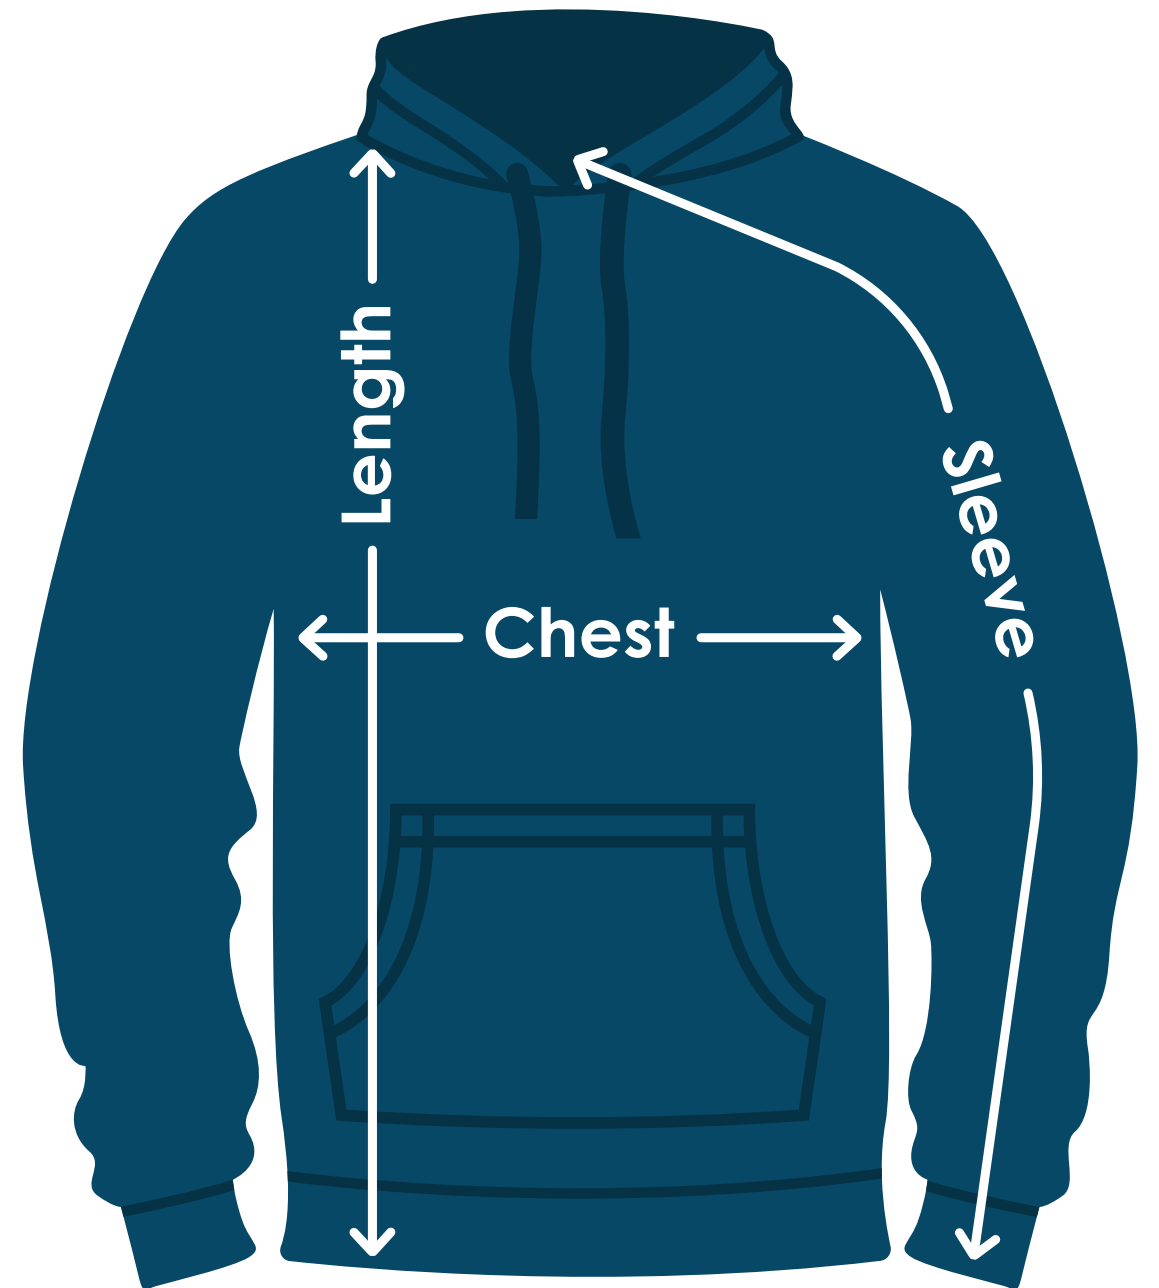

Lane Seven® Unisex Premium Pullover Hooded Sweatshirt

TA438C | TA438CFD | TA438CB

Size	Chest	Sleeves	Length
XS	20-3/8"	23-5/8"	26-3/4"
S	20-3/8"	23-5/8"	26-3/4"
M	22-3/8"	24-1/4"	28"
L	24-3/8"	24-3/4"	29-1/4"
XL	26"	25-3/8"	30-3/8"
2XL	27-5/8"	26"	31-5/8"
3XL	29-1/4"	26-5/8"	32-3/4"
X	X	X	X

Fit: Classic

Measuring Tips

Chest:

Measured across the chest one inch below armhole when laid flat.

Sleeves:

Measured from center back neck, down shoulder to finished sleeve hem.

Length:

Measured from high point of shoulder to finished hem at back.