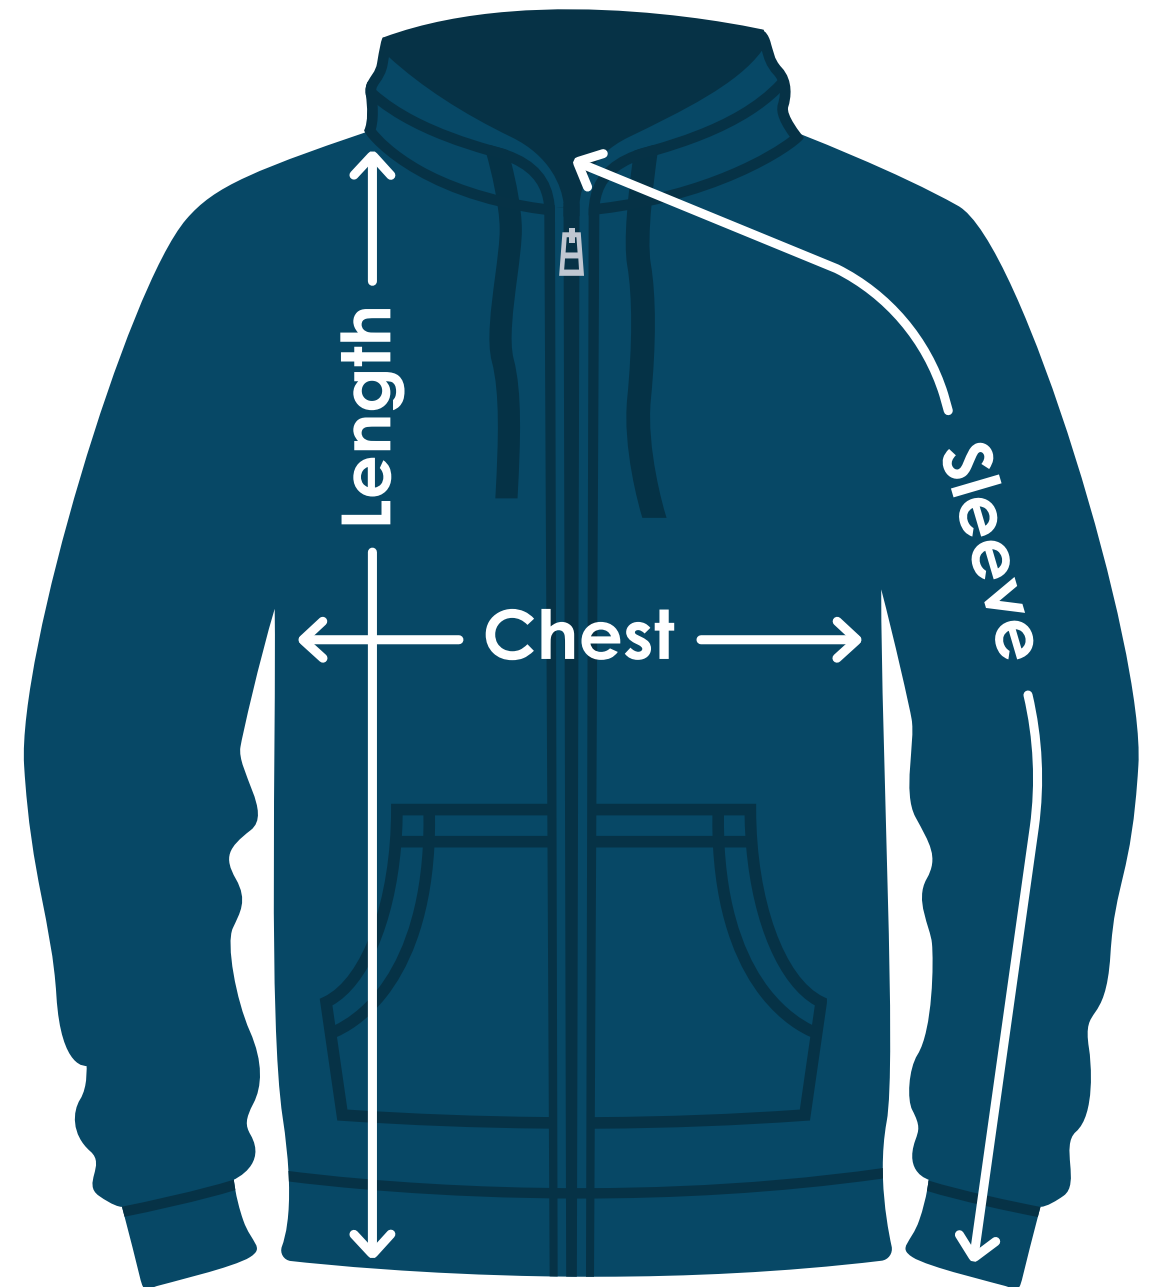

# Jerzees® Adult 8 oz. Nublend® Fleece Full-Zip Hooded Sweatshirt

TA439C | TA439CFD | TA439CB | TA439CE

Size	Chest	Sleeves	Length
S	20"	34-1/2"	27"
M	22"	35-1/2"	28"
L	24"	36-1/2"	29"
XL	26"	37-1/2"	30"
2XL	28"	38-1/2"	31"
3XL	30"	39"	32"
X	X	X	X
X	X	X	X

Fit: Classic

### Chest:

Measured across the chest one inch below armhole when laid flat.

### Length:

Measured from high point of shoulder to finished hem at back.