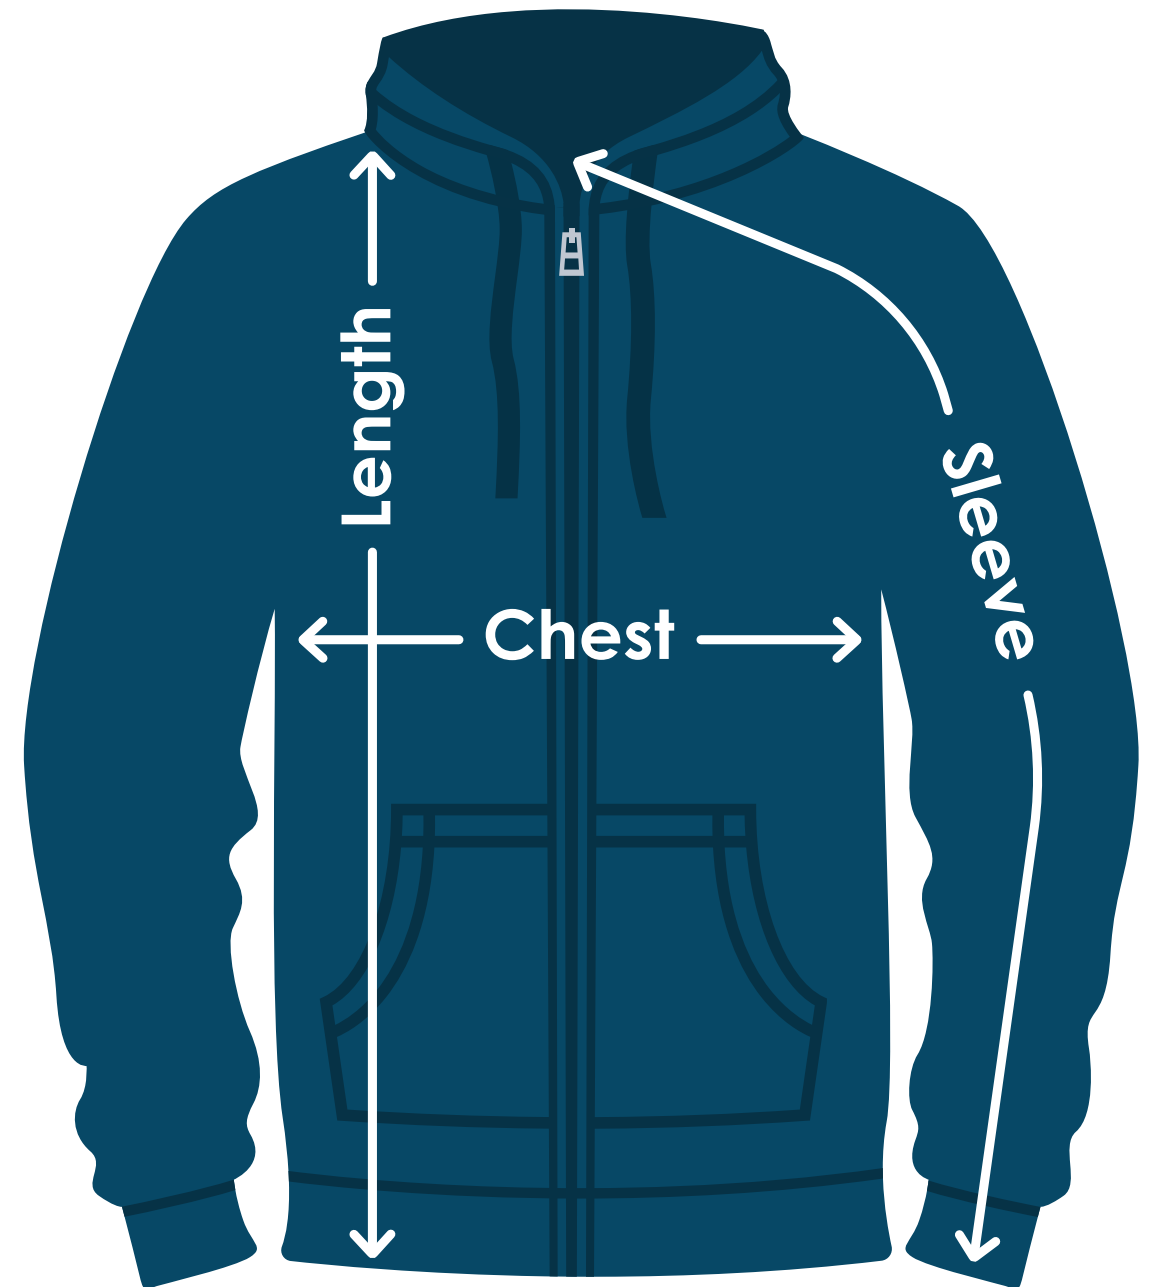

# Safety Colors Jerzees® Adult 8 oz. Nublend® Fleece Full-Zip Hooded Sweatshirt

TA439SC | TA439SCFD | TA439SCB | TA439SCE

Size	Chest	Sleeves	Length
S	20"	34-1/2"	27"
M	22"	35-1/2"	28"
L	24"	36-1/2"	29"
XL	26"	37-1/2"	30"
2XL	28"	38-1/2"	31"
3XL	30"	39"	32"
X	X	X	X
X	X	X	X

Fit: Classic

### Chest:

Measured across the chest one inch below armhole when laid flat.

### Length:

Measured from high point of shoulder to finished hem at back.