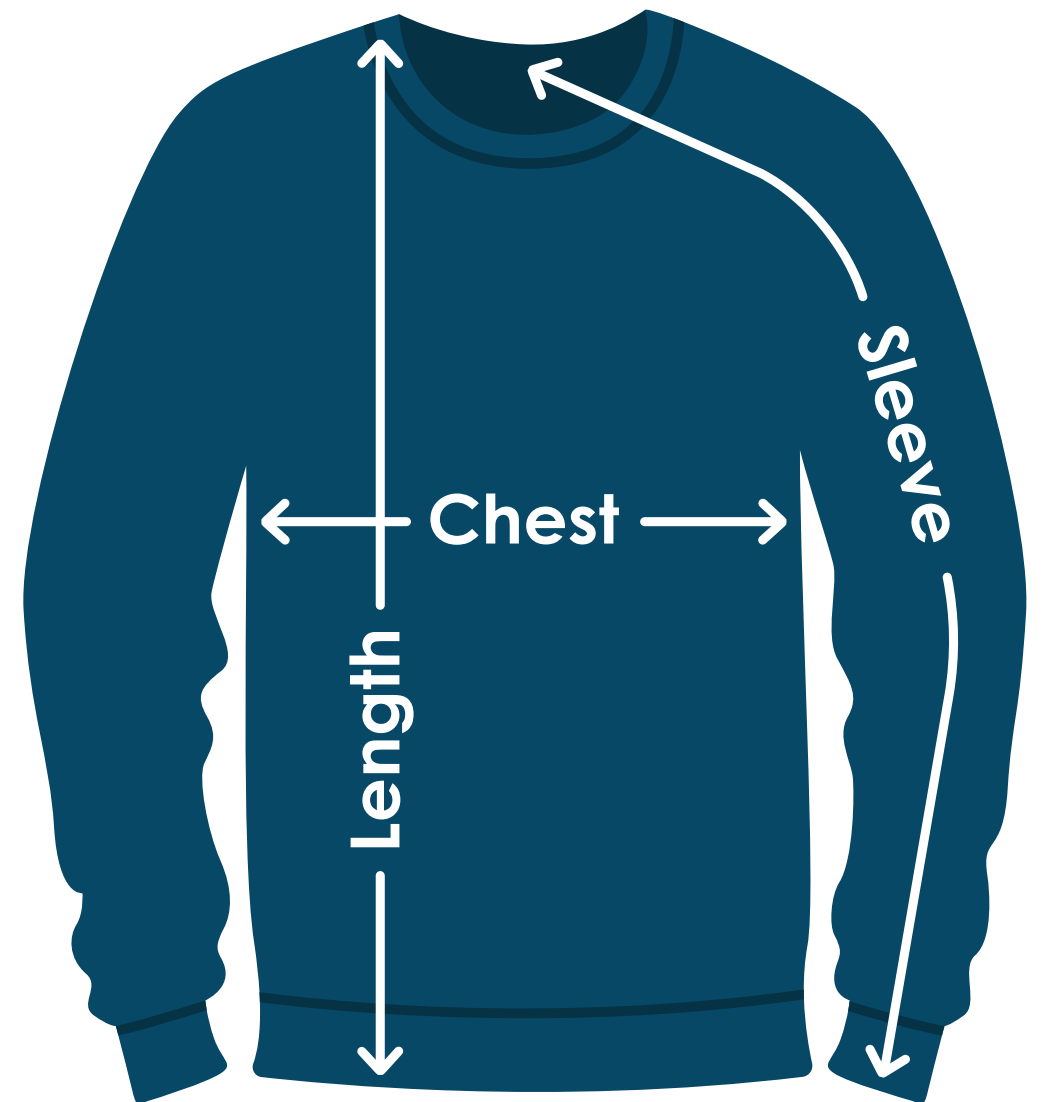

White Gildan® Youth Heavy Blend™ 50/50 Fleece Crew

TA440W | TA440WFD | TA440WB

Size	Chest	Sleeves	Length
XS	16"	23-1/2"	19-1/2"
S	17"	26-1/2"	21-1/4"
M	18"	27-3/4"	22-1/2"
L	19"	30-1/4"	24"
XL	20"	33"	25-1/2"
X	X	X	X
X	X	X	X
X	X	X	X

Fit: Classic

Measuring Tips

Chest:

Measured across the chest one inch below armhole when laid flat.

Sleeves:

Measured from center back neck, down shoulder to finished sleeve hem.

Length:

Measured from high point of shoulder to finished hem at back.