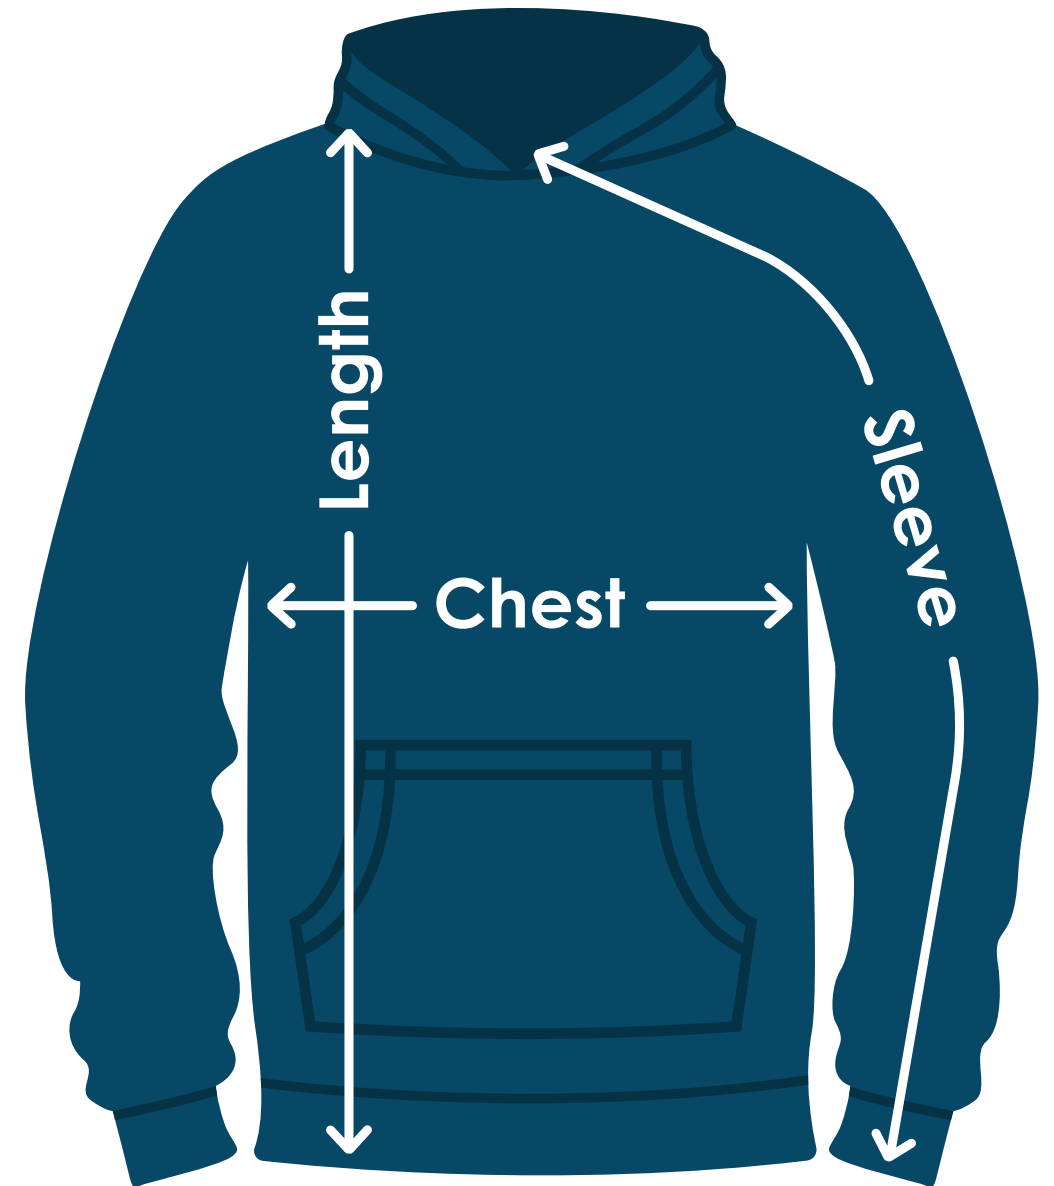

White Jerzees® Youth 8 oz. Nublend® Fleece Pullover Hooded Sweatshirt

TA441W | TA441WFD | TA441WB

Size	Chest	Sleeves	Length
S	17"	25"	21-1/2"
M	18"	27-1/2"	22-1/2"
L	19"	30-1/4"	25"
XL	20"	32-3/4"	26-1/2"
X	X	X	X
X	X	X	X
X	X	X	X
X	X	X	X

Fit: Classic

Measuring Tips

Chest:

Measured across the chest one inch below armhole when laid flat.

Sleeves:

Measured from center back neck, down shoulder to finished sleeve hem.

Length:

Measured from high point of shoulder to finished hem at back.