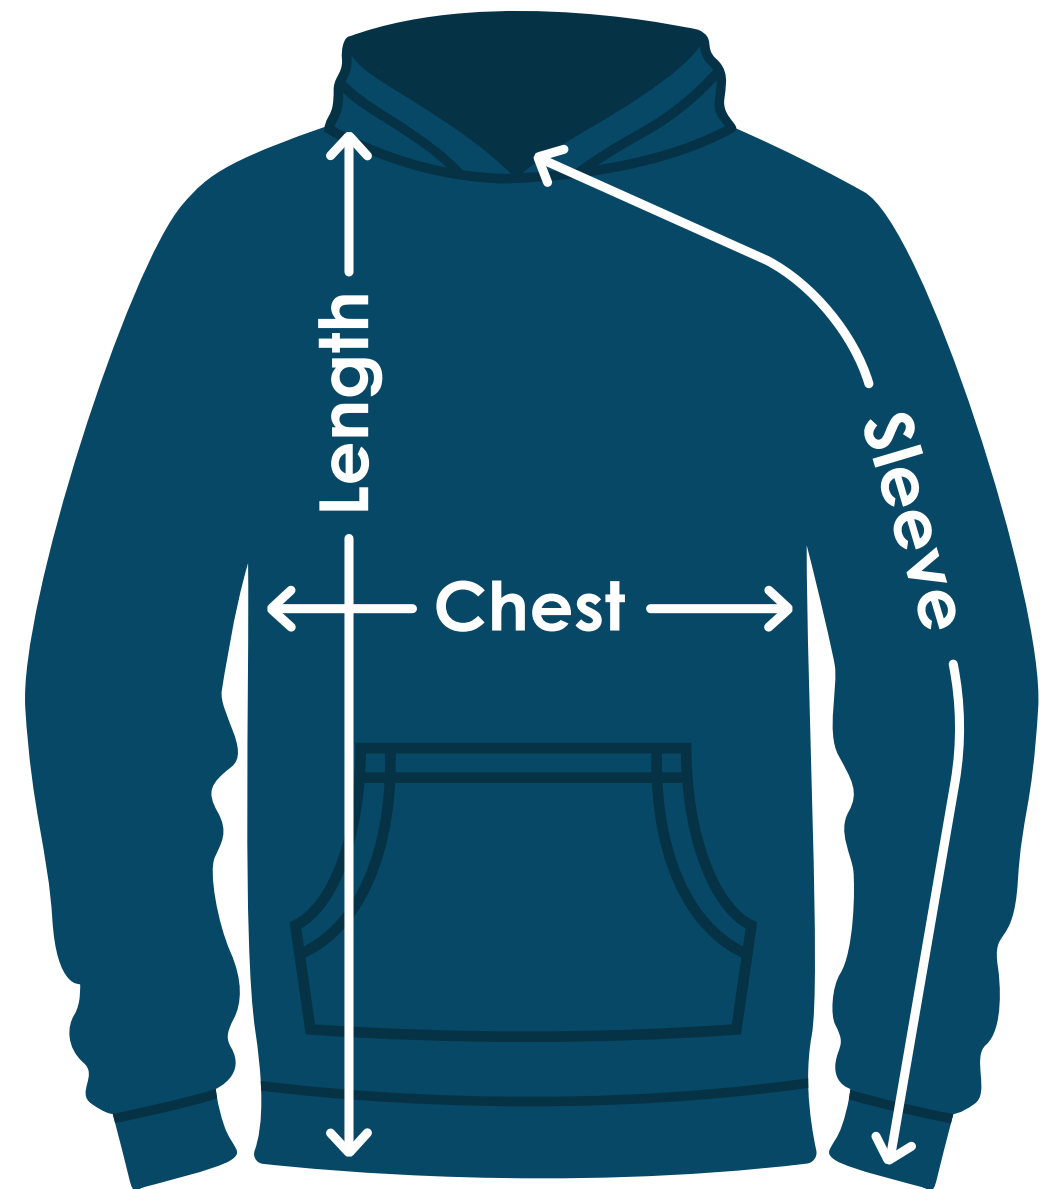

White Hanes® Youth Sweatshirt 7.8 oz. EcoSmart® 50/50 Pullover Hooded Sweatshirt

TA444W | TA444WFD | TA444WB

Size	Chest	Sleeves	Length
S	14"	15"	18"
S	16"	17"	20-1/2"
M	17"	19-1/2"	23"
L	18"	21-1/2"	25"
XL	20"	23"	26-1/2"
X	X	X	X
X	X	X	X
X	X	X	X

Fit: Classic

Measuring Tips

Chest:

Measured across the chest one inch below armhole when laid flat.

Sleeves:

Measured from center back neck, down shoulder to finished sleeve hem.

Length:

Measured from high point of shoulder to finished hem at back.