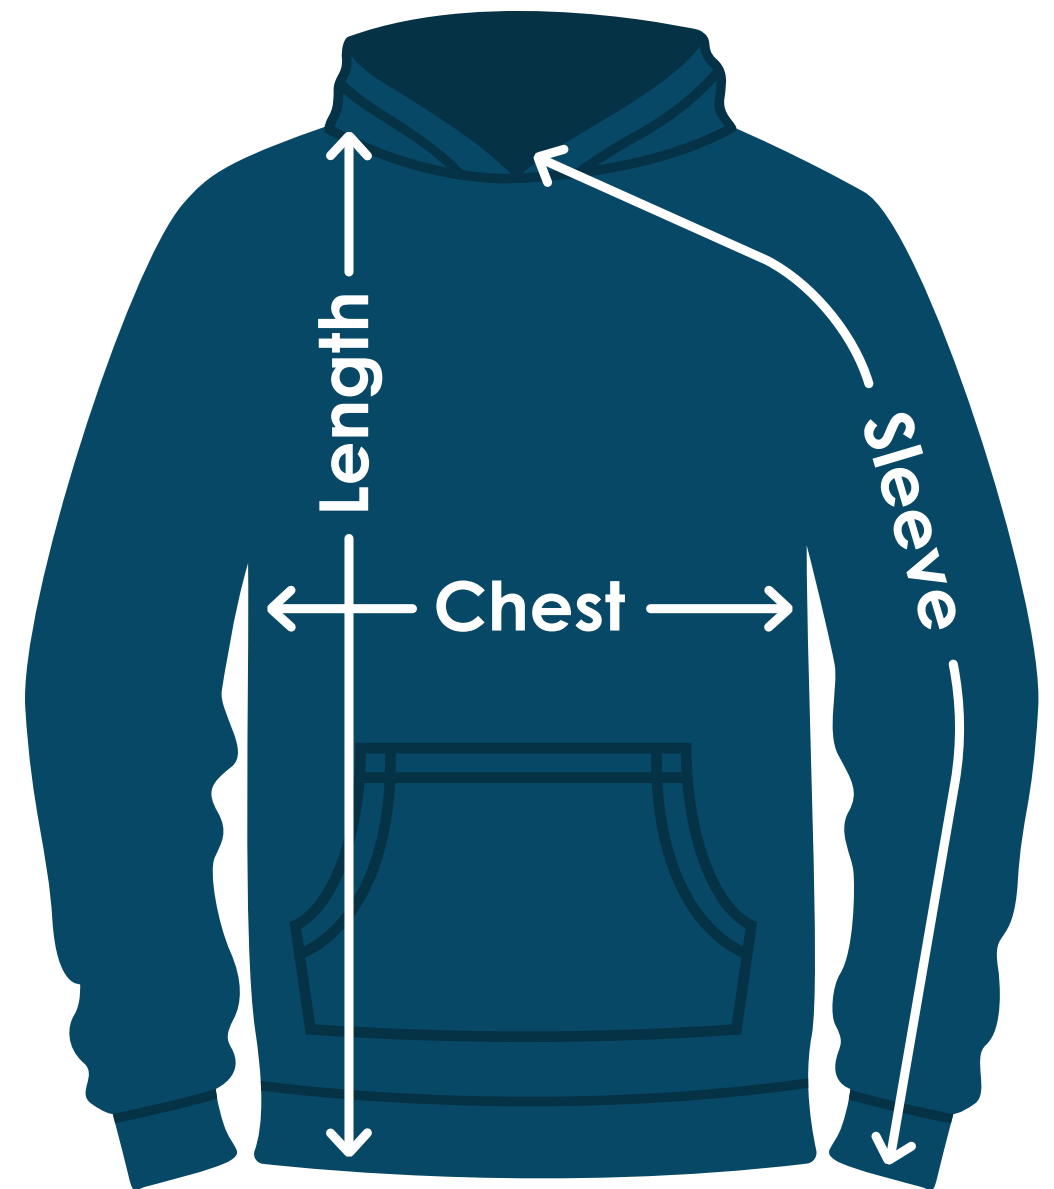

Just Hoods® by AWDIs Youth 80/20 Midweight College Hooded Sweatshirt

TA445 | TA445FD | TA445B

Size	Chest	Sleeves	Length
XS	15-3/8"	14-5/8"	17-1/4"
S	16-1/8"	15-3/4"	18-7/8"
M	16-7/8"	16-7/8"	20-1/2"
L	18-1/8"	18-1/2"	22-3/8"
XL	19-3/8"	20-1/8"	24-3/8"
X	X	X	X
X	X	X	X
X	X	X	X

Fit: Classic

Measuring Tips

Chest:

Measured across the chest one inch below armhole when laid flat.

Sleeves:

Measured from center back neck, down shoulder to finished sleeve hem.

Length:

Measured from high point of shoulder to finished hem at back.