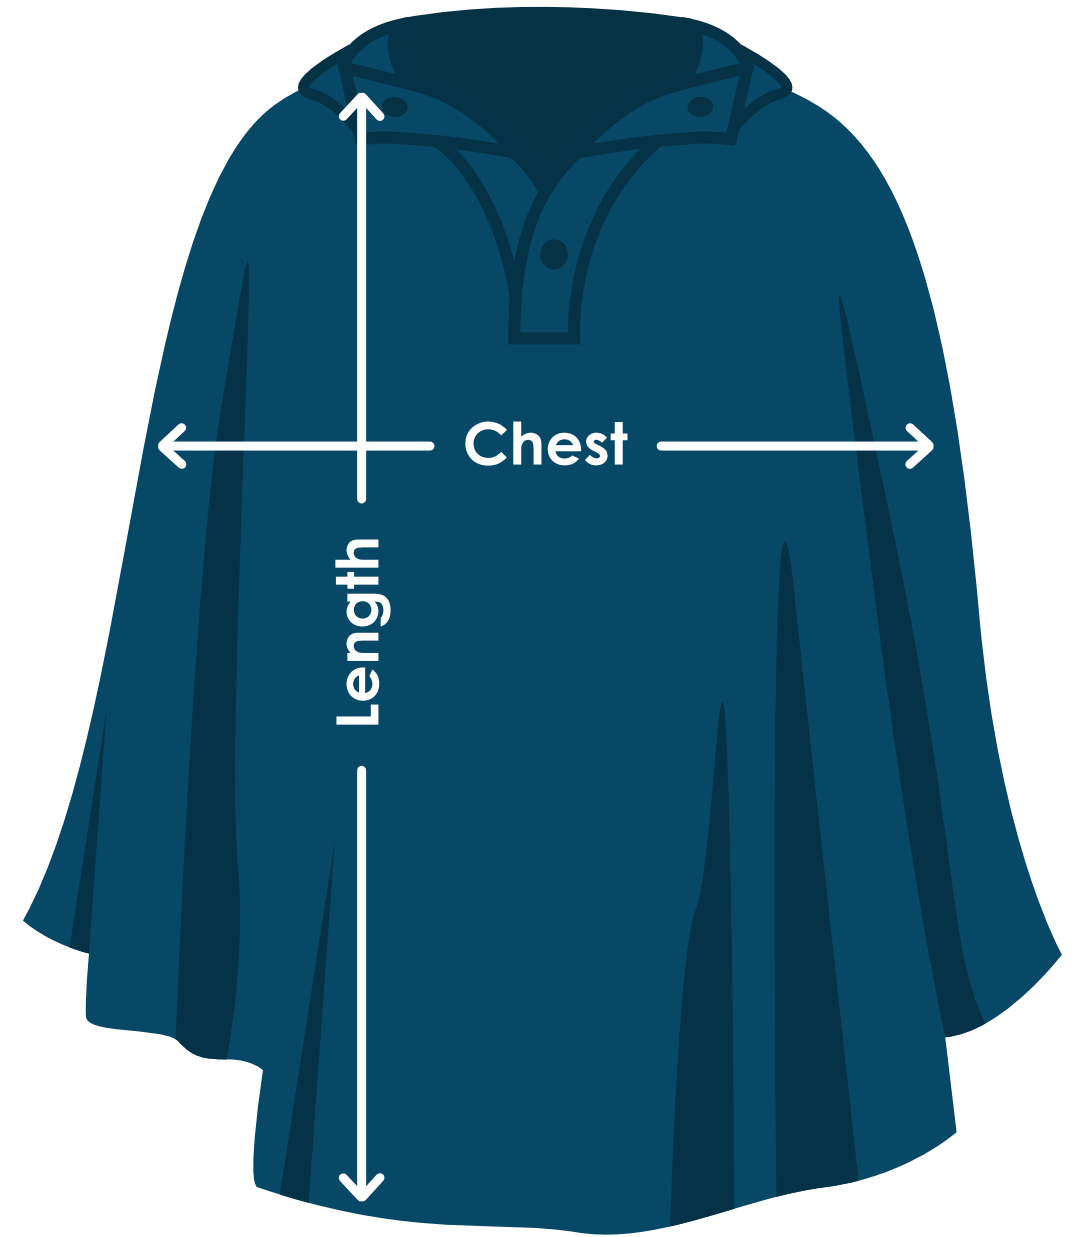

Team 365® Adult Zone Protect Packable Poncho

TA471 | TA471FD | TA471E

Size	Chest	Length
XS	112"	38-1/2"
S	112"	38-1/2"
M	112"	38-1/2"
L	112"	38-1/2"
XL	112"	38-1/2"
2XL	112"	38-1/2"
3XL	112"	38-1/2"
4XL	112"	38-1/2"

Fit: Classic

Measuring Tips

Chest:

Measured across the chest one inch below armhole when laid flat.

Length:

Measured from high point of shoulder to finished hem at back.