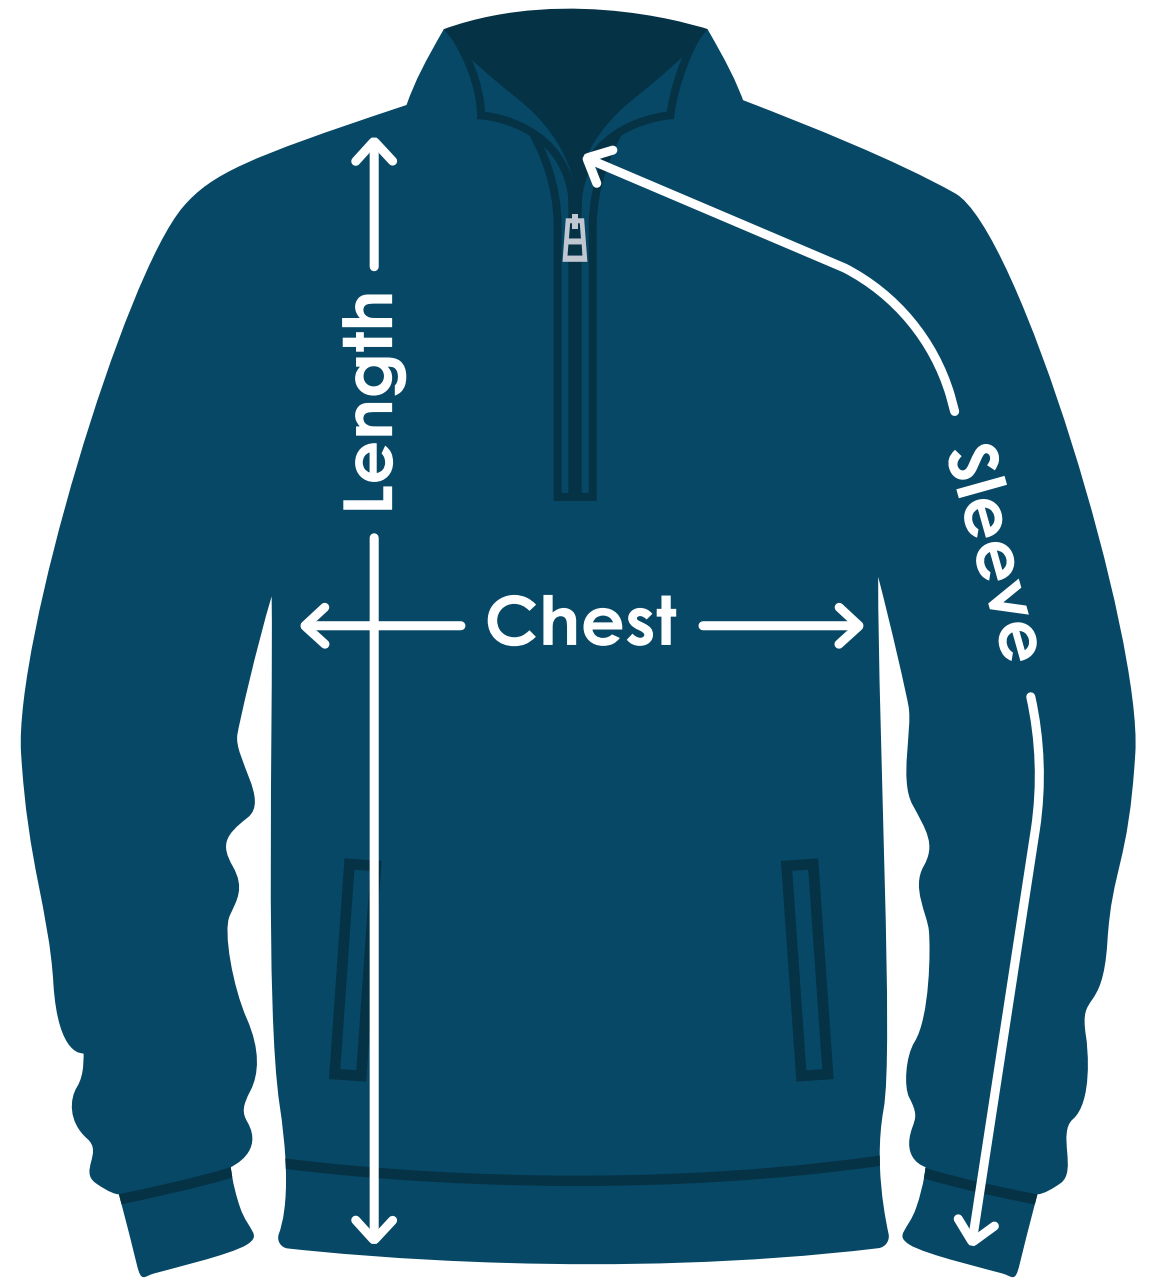

# Columbia® Men's Hart Mountain™ Half-Zip Sweater

TA490 | TA490FD | TA490E

Size	Chest	Sleeves	Length
S	17-1/2"	33"	30"
M	19-1/2"	34"	31"
L	21-1/2"	35"	32"
XL	23-1/2"	36"	33"
2XL	25-1/2"	36"	33-1/2"
X	X	X	X
X	X	X	X
X	X	X	X

Fit: Regular

### Chest:

Measured across the chest one inch below armhole when laid flat.

### Length:

Measured from high point of shoulder to finished hem at back.