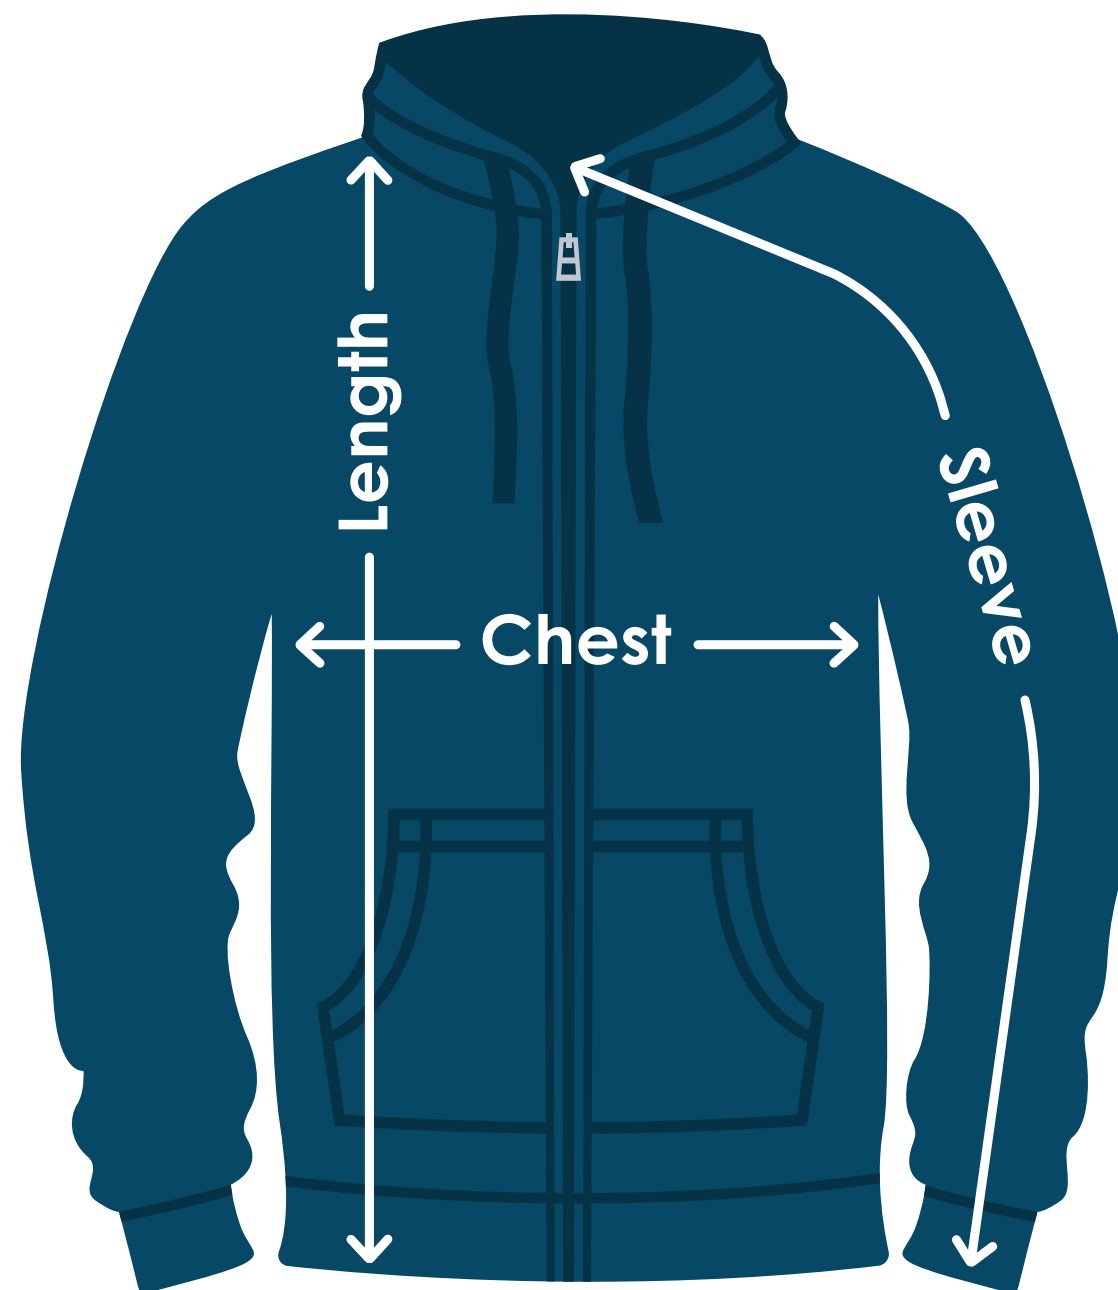

# JERZEES® Super Sweats® NuBlend® Full-Zip Hooded Sweatshirt

TA494 | TA494FD | TA494E

Size	Chest	Sleeves	Length
S	20"	34-1/2"	27"
M	22"	35-1/2"	28"
L	24"	36-1/2"	29"
XL	26"	37-1/2"	30"
2XL	28"	38-1/2"	31"
3XL	30"	39"	32"
X	X	X	X
X	X	X	X

Fit: Classic

### Chest:

Measured across the chest one inch below armhole when laid flat.

### Length:

Measured from high point of shoulder to finished hem at back.