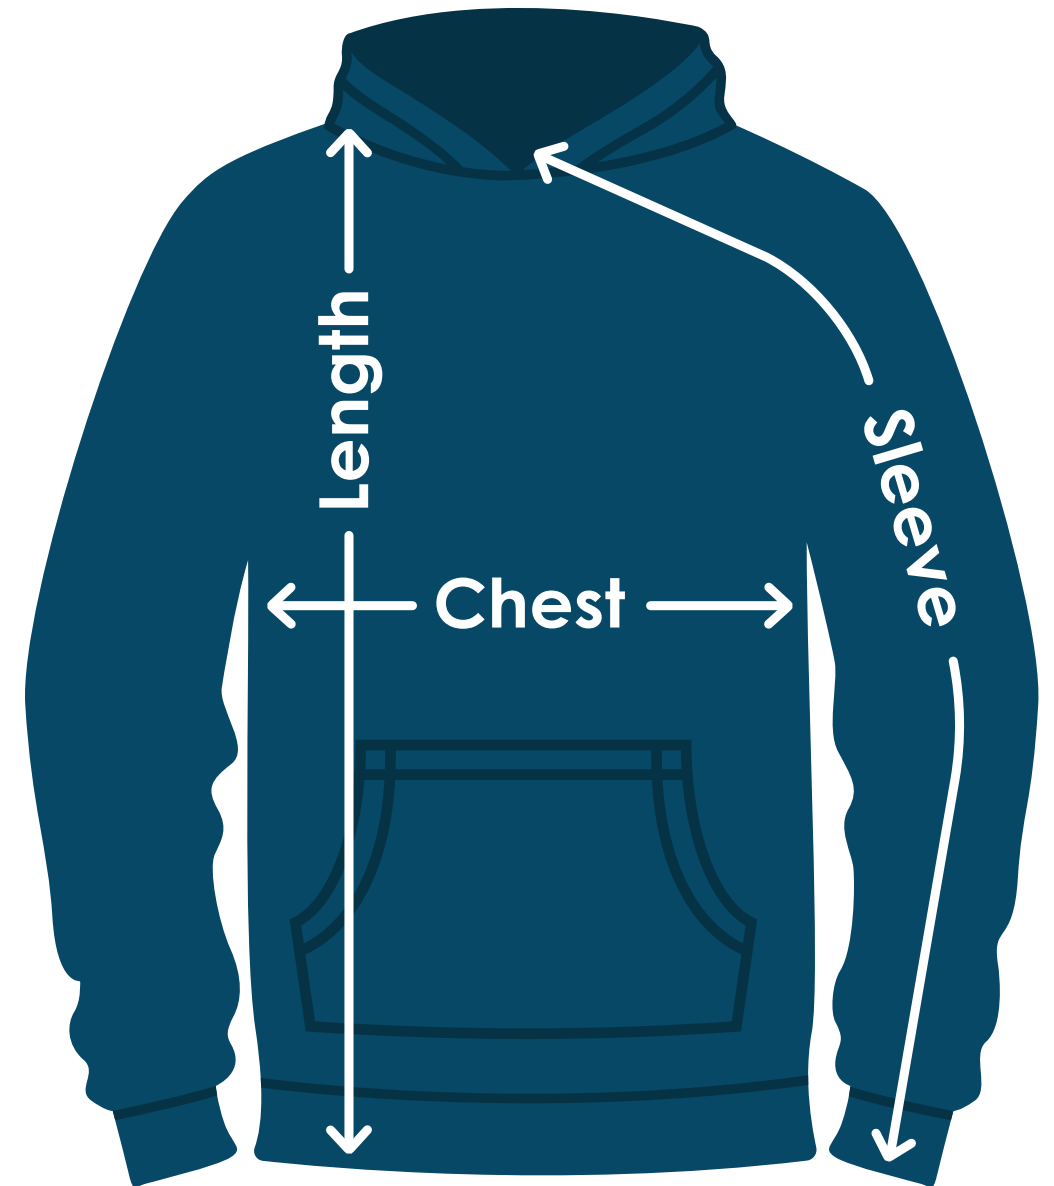

Gildan® Youth Heavy Blend™ Hooded Sweatshirt

TA504 | TA504FD | TA504E

Size	Chest	Sleeves	Length
XS	16"	23-1/2"	19-3/4"
S	17"	26-1/2"	21-1/4"
M	18"	27-3/4"	22-1/2"
L	19"	30-1/4"	24"
XL	20"	33"	25-1/2"
X	X	X	X
X	X	X	X
X	X	X	X

Fit: Classic

Measuring Tips

Chest:

Measured across the chest one inch below armhole when laid flat.

Sleeves:

Measured from center back neck, down shoulder to finished sleeve hem.

Length:

Measured from high point of shoulder to finished hem at back.