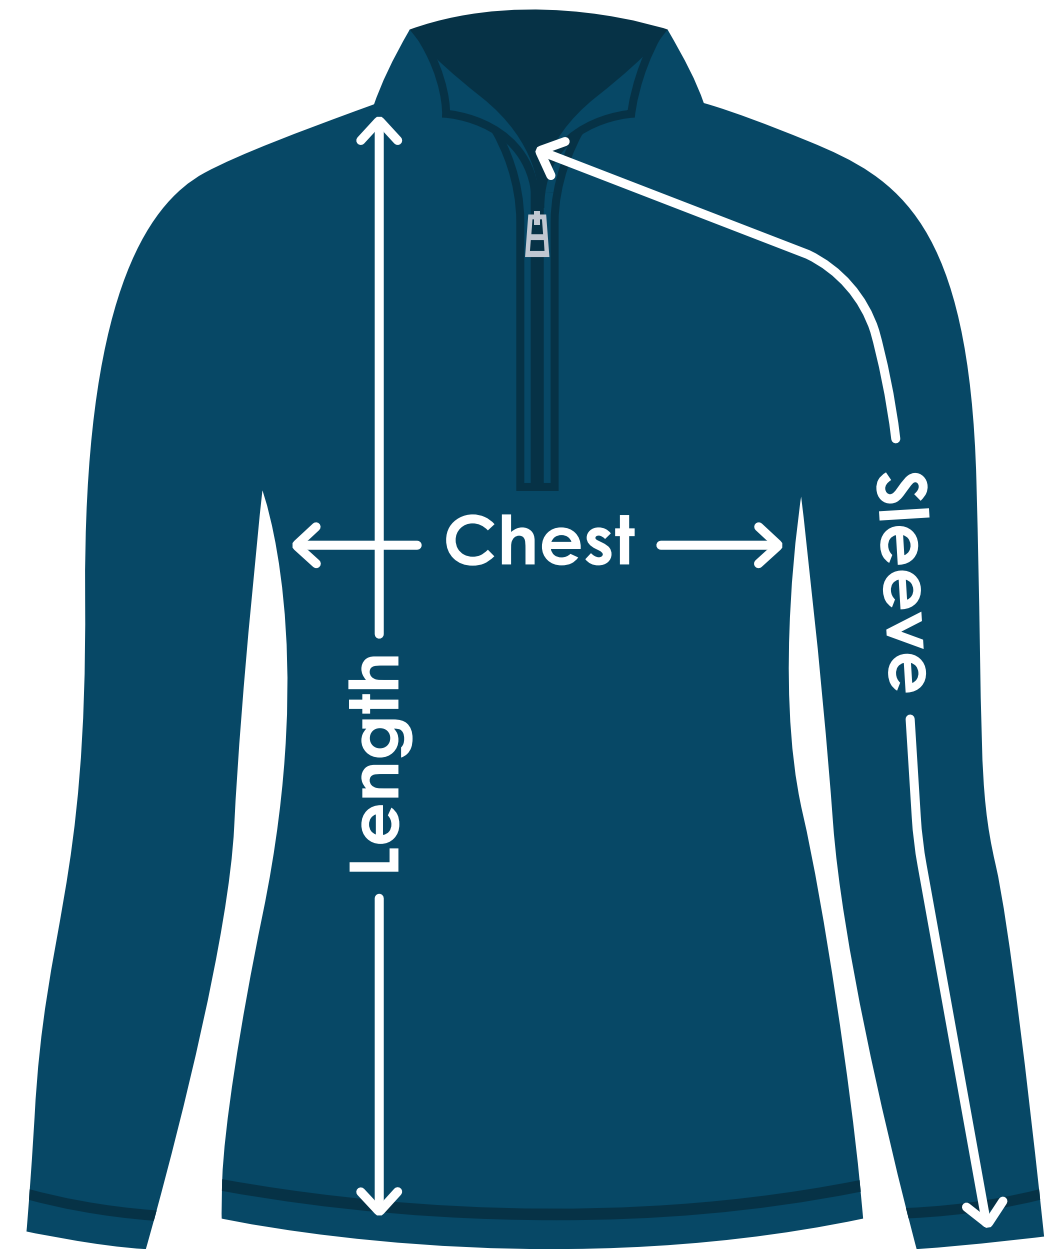

Augusta Sportswear® Ladies' Shadow Tonal Heather Quarter-Zip Pullover

TA537 | TA537FD | TA537E

Size	Chest	Sleeves	Length
XS	18"	30"	24-1/2"
S	19"	31"	25-1/4"
M	20"	32"	26"
L	21-1/2"	33"	26-3/4"
XL	23-1/4"	34"	27-1/2"
2XL	25-1/4"	35"	28-1/4"
X	X	X	X
X	X	X	X

Fit: Ladies'

Measuring Tips

Chest:

Measured across the chest one inch below armhole when laid flat.

Sleeves:

Measured from center back neck, down shoulder to finished sleeve hem.

Length:

Measured from high point of shoulder to finished hem at back.