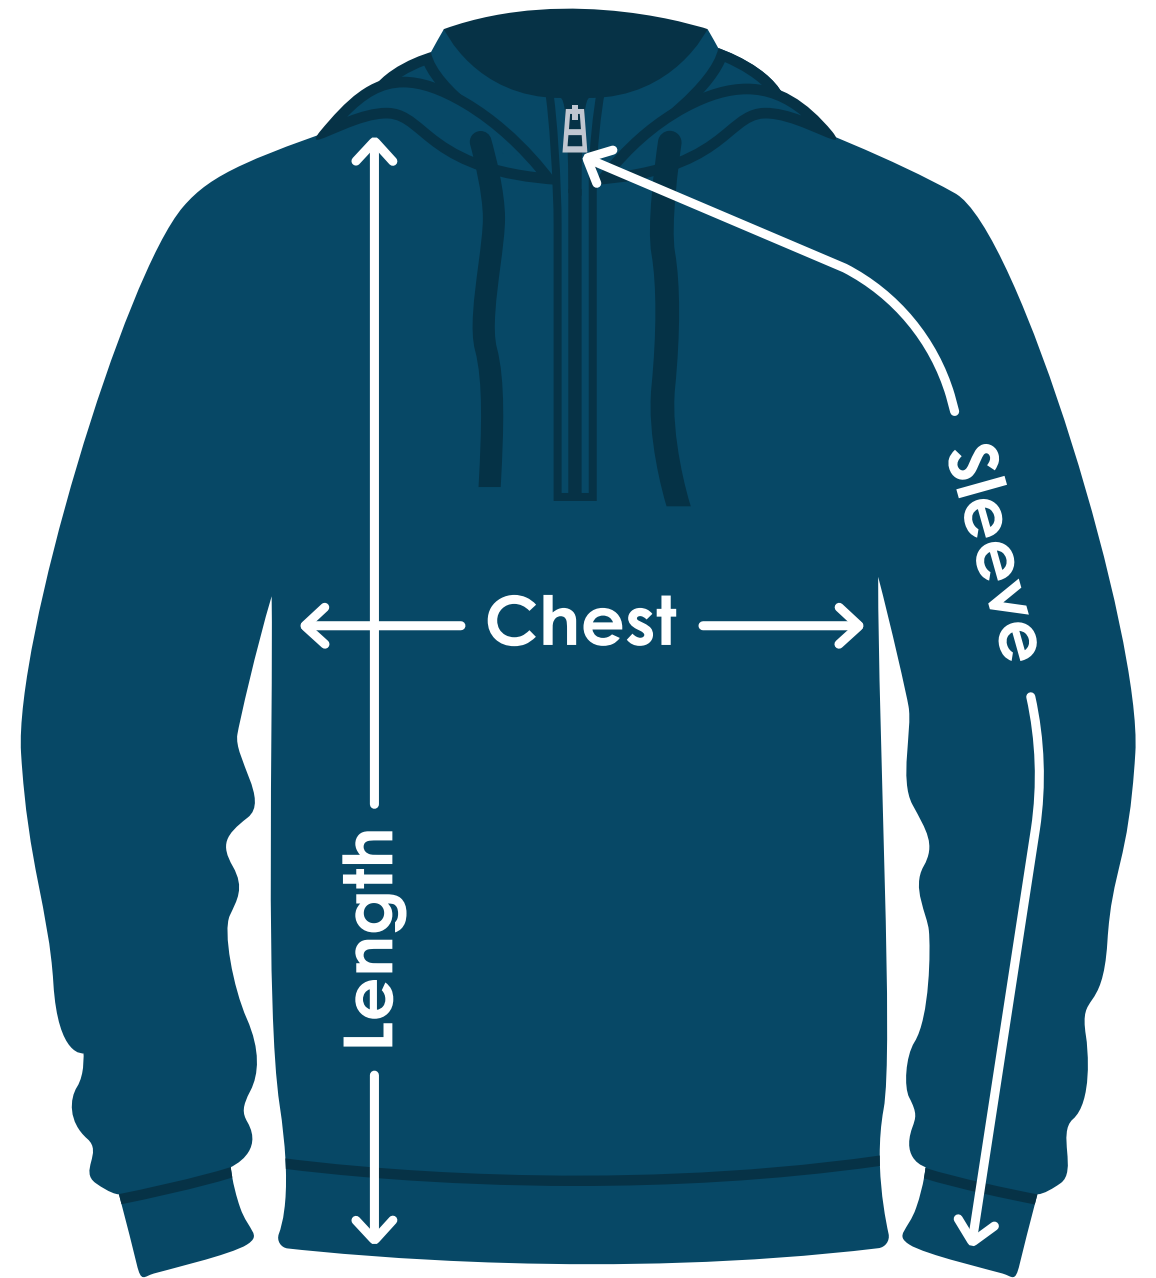

# Swannies Golf Men's Vandyke Quarter-Zip Hooded Sweatshirt

TA539 | TA539FD | TA539E

Size	Chest	Sleeves	Length
S	19-1/2"	31-5/8"	27"
M	21-1/4"	31-5/8"	28"
L	23"	32-1/8"	29-7/8"
XL	24-1/4"	32-5/8"	31-1/2"
2XL	26-1/4"	33-1/4"	32-1/8"
3XL	27-1/8"	33-7/8"	33"
X	X	X	X
X	X	X	X

Fit: Slim

### Chest:

Measured across the chest one inch below armhole when laid flat.

### Length:

Measured from high point of shoulder to finished hem at back.