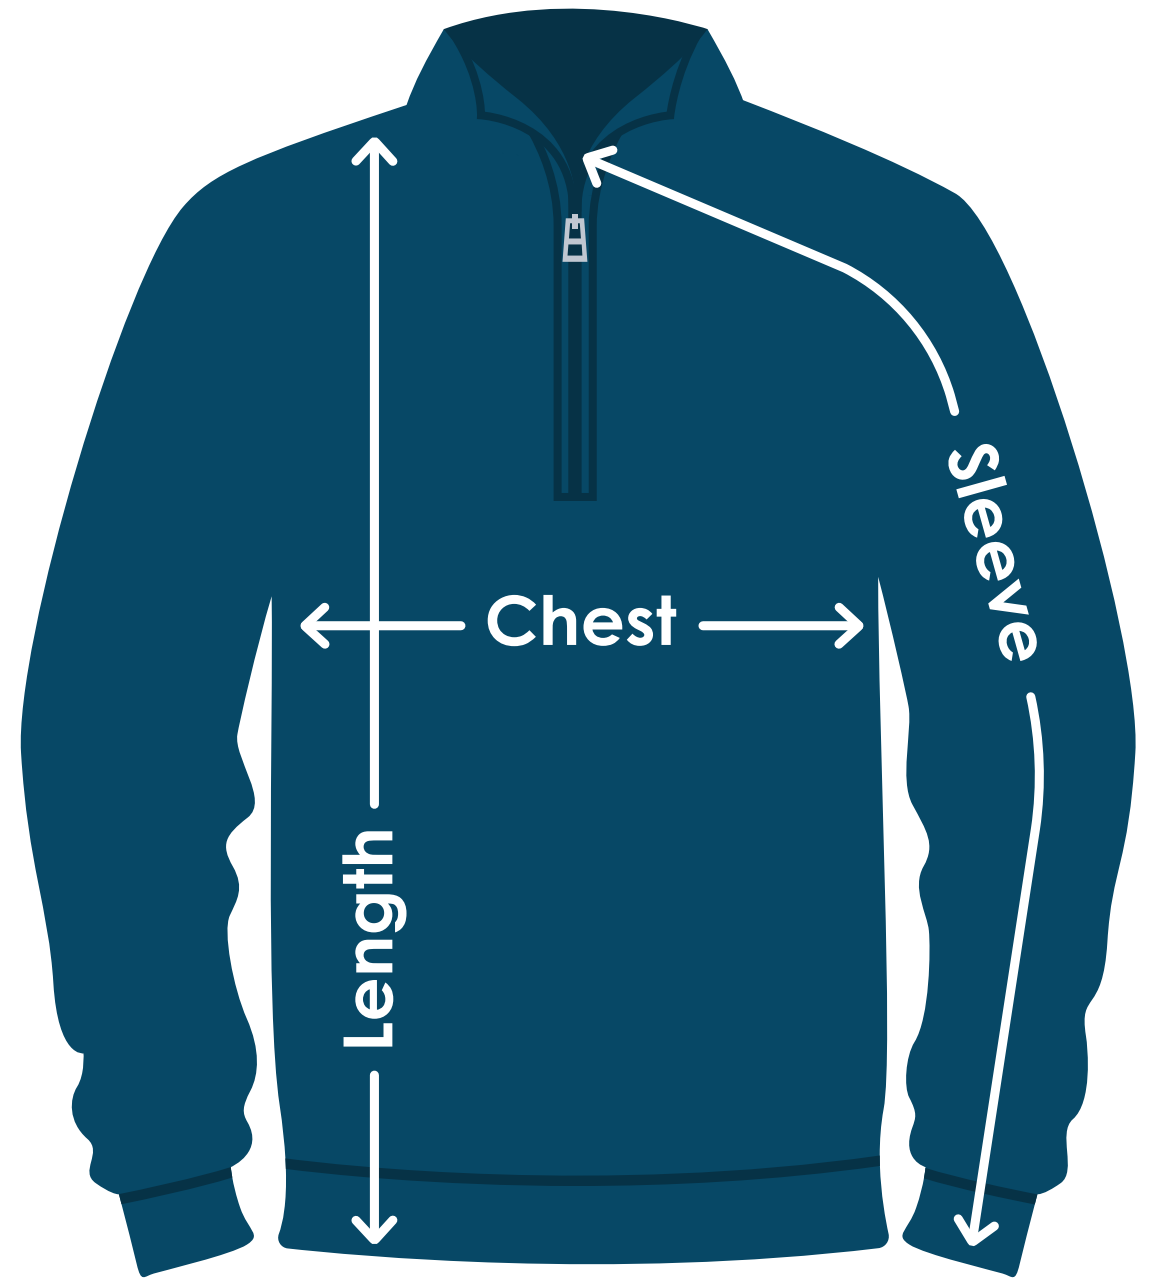

PUMA® Golf Men's Volition Camo Cover Quarter-Zip

TA540 | TA540FD | TA540E

Size	Chest	Sleeves	Length
S	20-1/2"	33-3/4"	28-3/4"
M	22"	34-1/2"	29"
L	23-1/2"	35-1/2"	29-1/2"
XL	25-1/2"	35-3/4"	30"
2XL	27-1/2"	37-1/2"	30-1/4"
3XL	29-1/2"	38-3/4"	31-1/4"
X	X	X	X
X	X	X	X

Fit: Classic

Measuring Tips

Chest:

Measured across the chest one inch below armhole when laid flat.

Sleeves:

Measured from center back neck, down shoulder to finished sleeve hem.

Length:

Measured from high point of shoulder to finished hem at back.