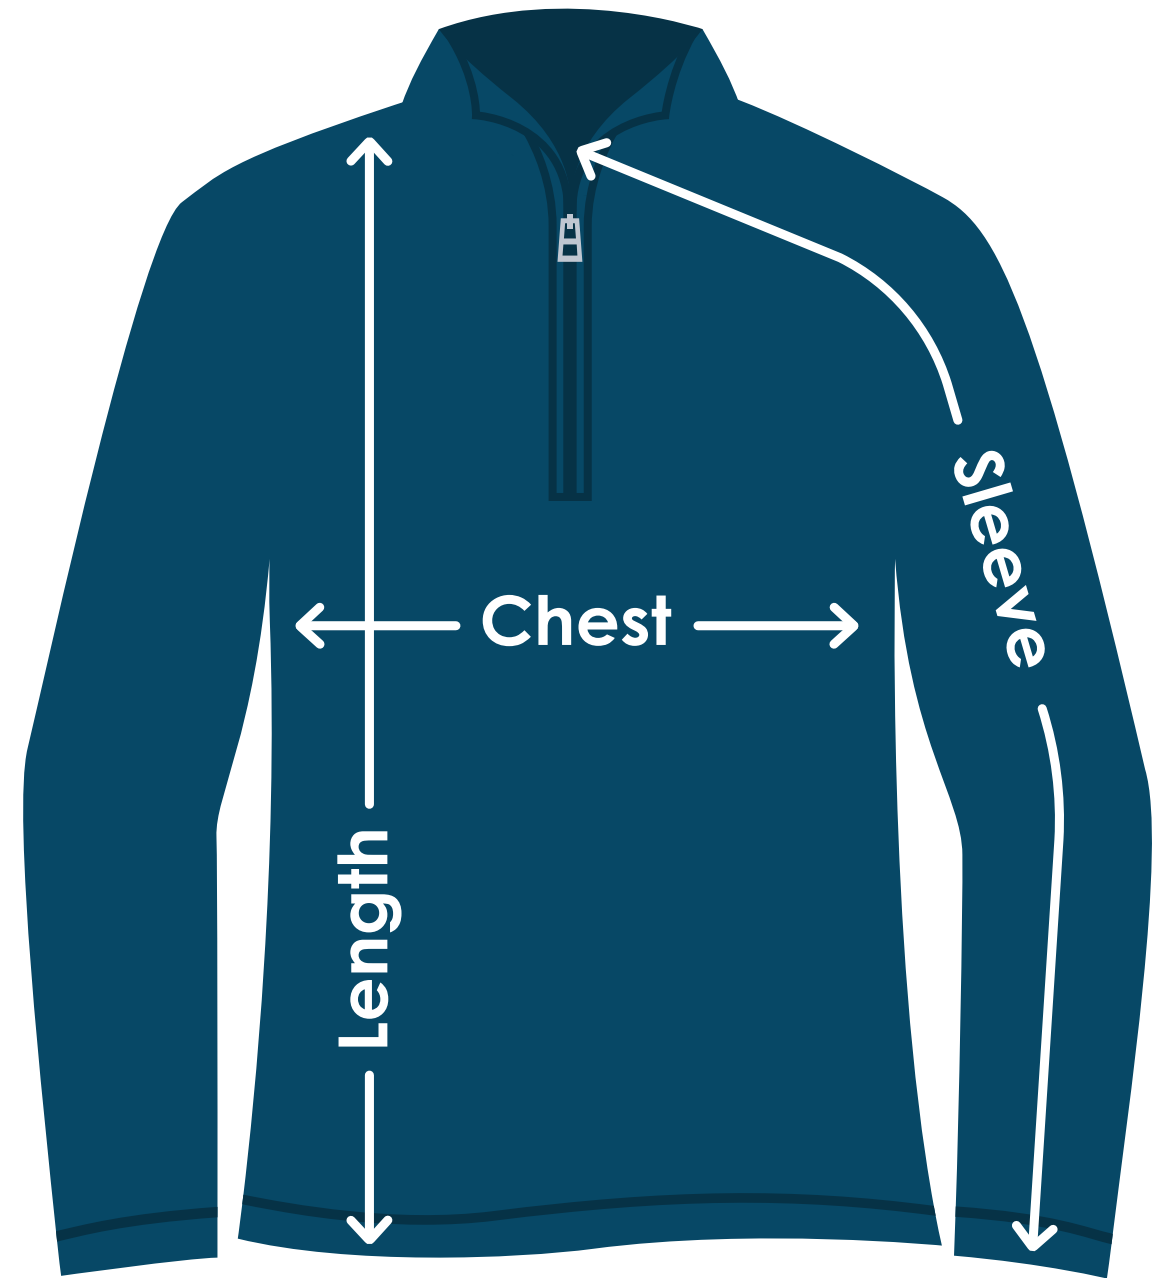

Team 365® Men's Zone Performance Quarter-Zip

TA543 | TA543FD | TA543E

Size	Chest	Sleeves	Length
XS	18-1/2"	33-1/2"	26"
S	20"	34"	27"
M	21-1/2"	35"	28"
L	23"	36"	29"
XL	24-1/2"	37"	30"
2XL	26"	38"	30-1/2"
3XL	27-1/2"	39"	31-1/2"
4XL	29"	39-1/2"	32-1/2"

Fit: Slim

Measuring Tips

Chest:

Measured across the chest one inch below armhole when laid flat.

Sleeves:

Measured from center back neck, down shoulder to finished sleeve hem.

Length:

Measured from high point of shoulder to finished hem at back.