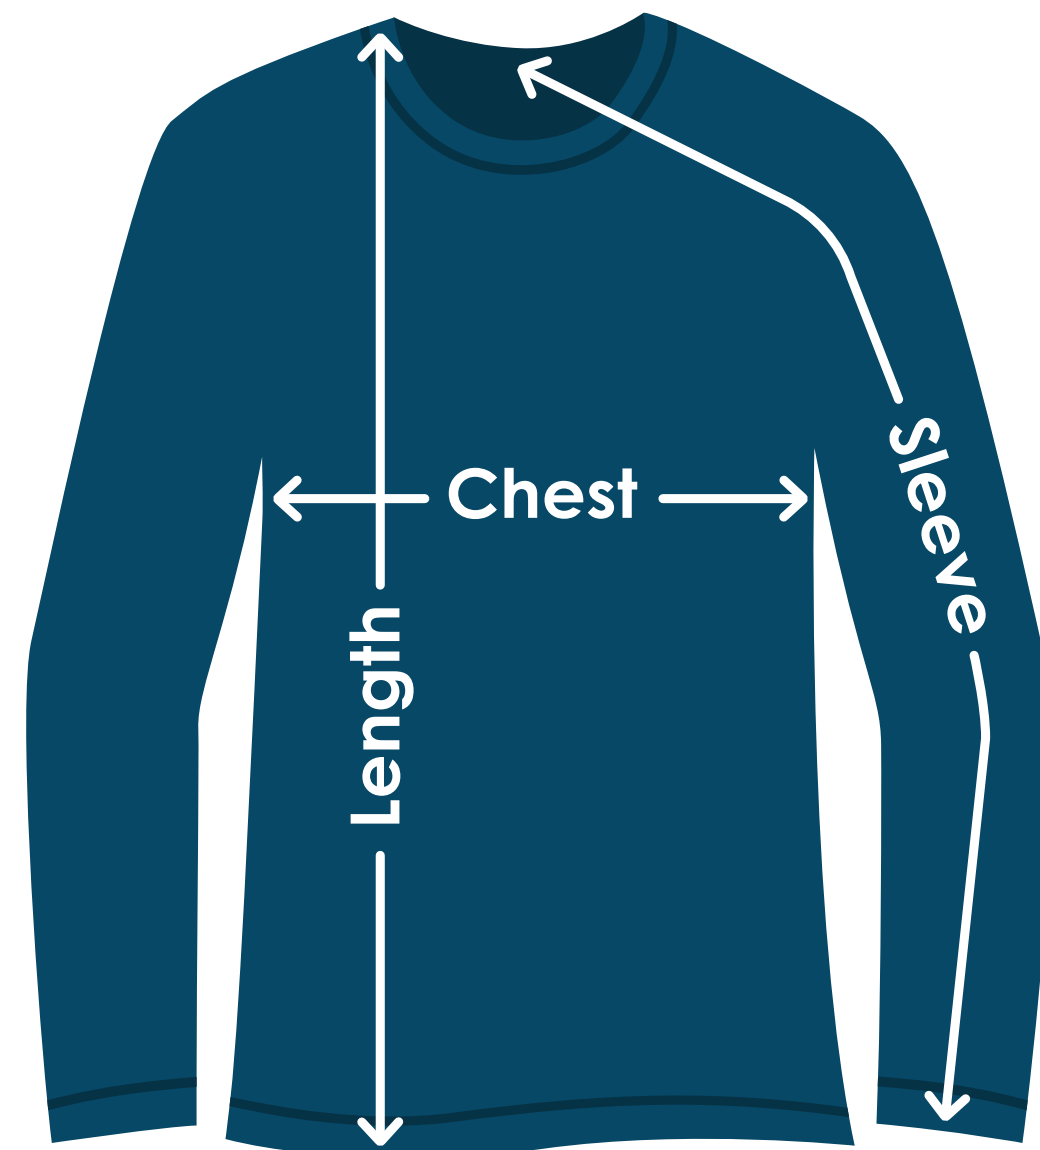

A4 Youth Long Sleeve Sprint T-Shirt

TA628 | TA628FD | TA628B

Size	Chest	Sleeves	Length
XS	14-1/2"	19"	21"
S	16-1/2"	19-3/4"	23"
M	17-1/2"	20-1/2"	24"
L	18-1/2"	20-3/4"	25"
XL	19-1/2"	21-1/2"	26"
X	X	X	X
X	X	X	X
X	X	X	X

Fit: Classic

Measuring Tips

Chest:

Measured across the chest one inch below armhole when laid flat.

Sleeves:

Measured from center back neck, down shoulder to finished sleeve hem.

Length:

Measured from high point of shoulder to finished hem at back.