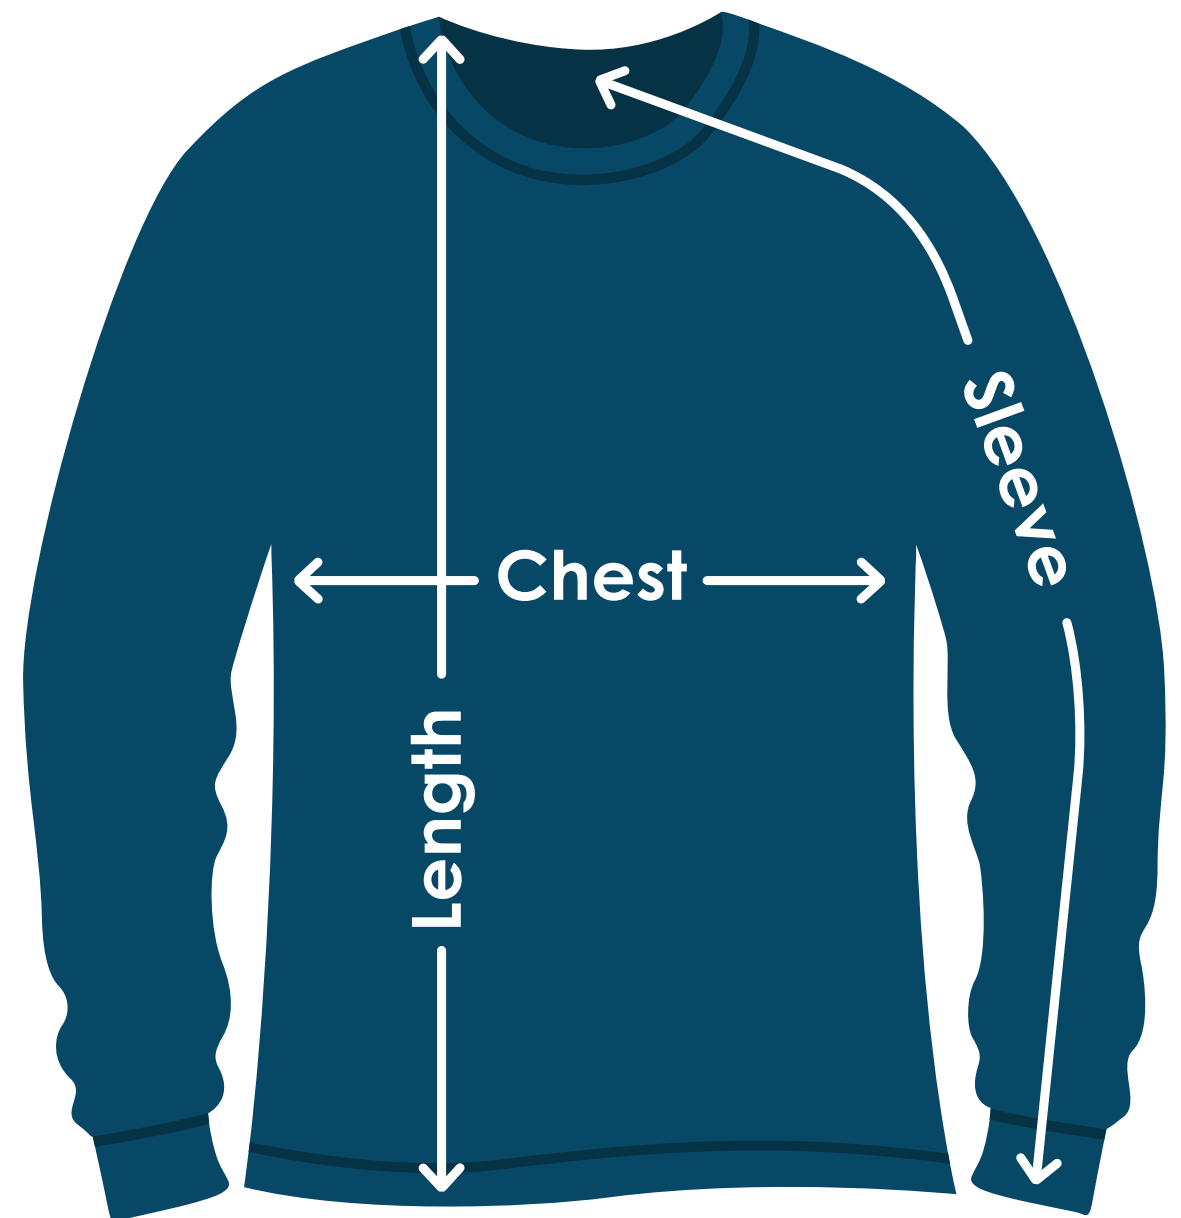

Fruit of the Loom® Adult ICONIC™ Long Sleeve T-Shirt

TA633C | TA633CFD | TA633CB

Size	Chest	Sleeves	Length
S	18"	34"	28"
M	20"	35"	29"
L	22"	36"	30"
XL	24"	37"	31"
2XL	26"	38"	32"
3XL	28"	39"	33"
X	X	X	X
X	X	X	X

Fit: Classic

Measuring Tips

Chest:

Measured across the chest one inch below armhole when laid flat.

Sleeves:

Measured from center back neck, down shoulder to finished sleeve hem.

Length:

Measured from high point of shoulder to finished hem at back.