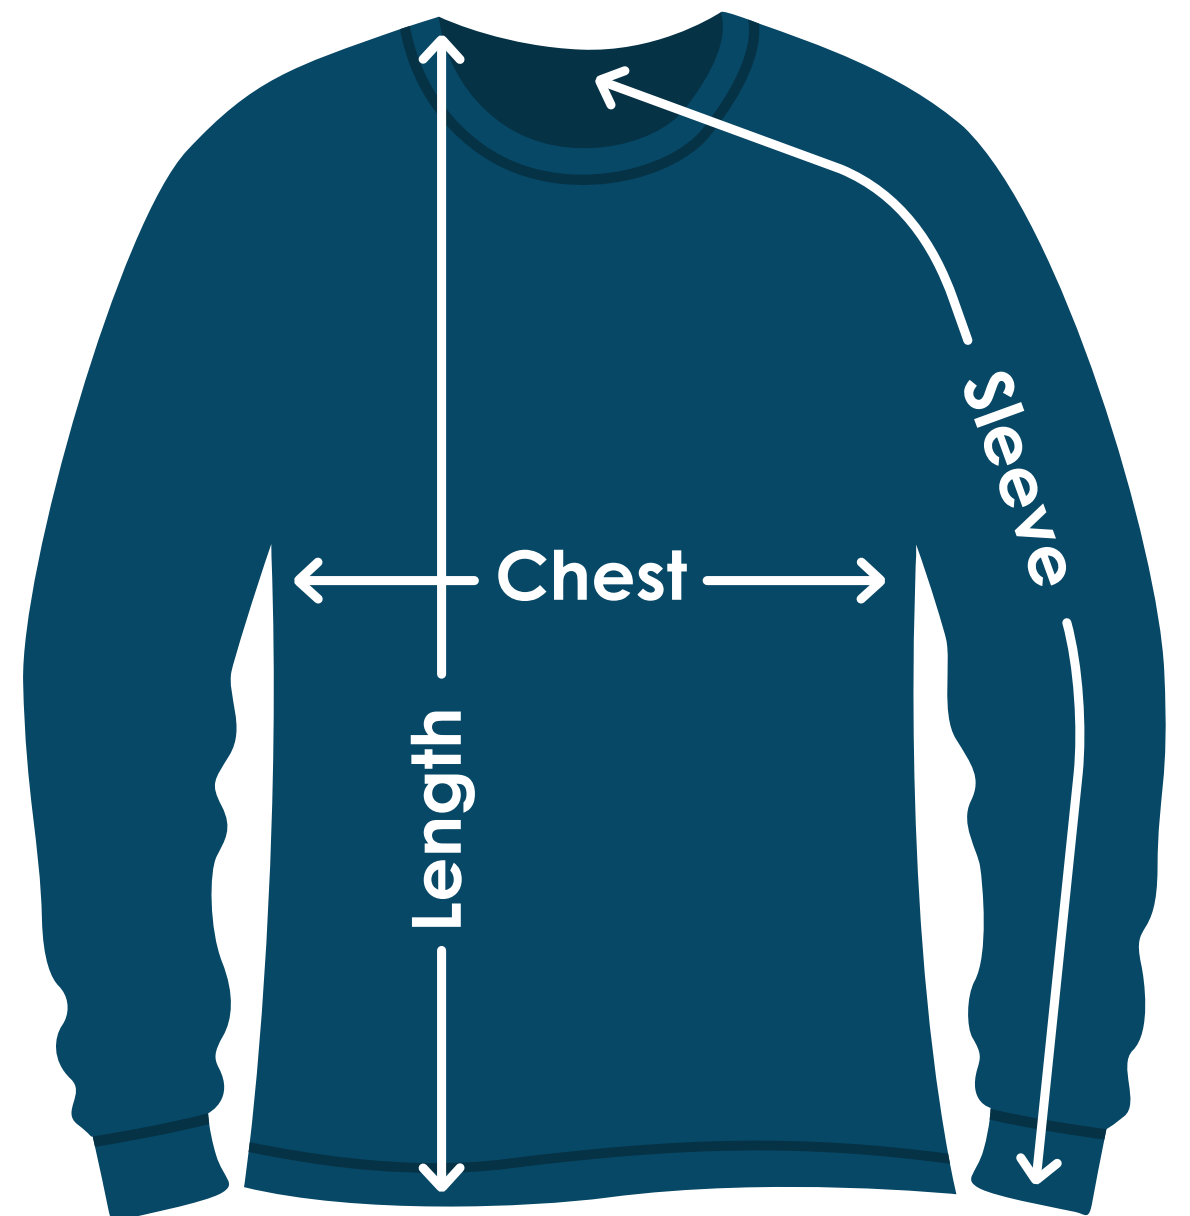

# White Fruit of the Loom® Adult ICONIC™ Long Sleeve T-Shirt

TA633W | TA633WFD | TA633WB

Size	Chest	Sleeves	Length
S	18"	34"	28"
M	20"	35"	29"
L	22"	36"	30"
XL	24"	37"	31"
2XL	26"	38"	32"
3XL	28"	39"	33"
X	X	X	X
X	X	X	X

Fit: Classic

### Chest:

Measured across the chest one inch below armhole when laid flat.

### Length:

Measured from high point of shoulder to finished hem at back.