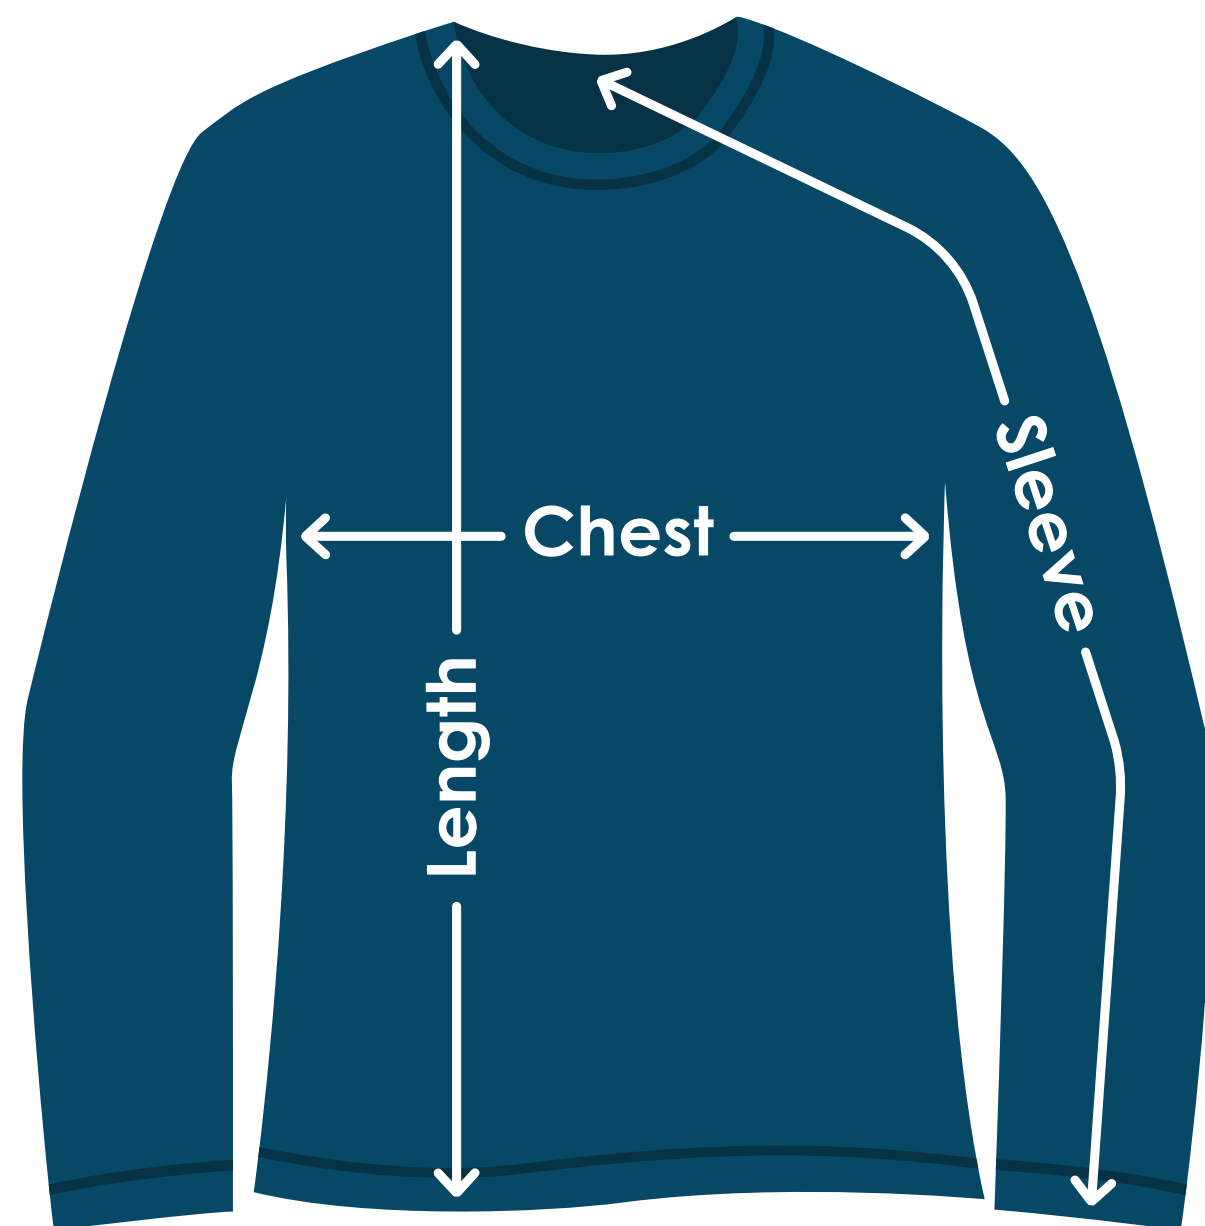

BELLA+CANVAS® Unisex Triblend Long Sleeve T-Shirt

TA637 | TA637FD | TA637B

Size	Chest	Sleeves	Length
XS	16-1/2"	25-1/2"	27"
S	18"	25-5/8"	28"
M	20"	26-1/4"	29"
L	22"	26-7/8"	30"
XL	24"	27-1/2"	31"
2XL	26"	28-1/4"	32"
3XL	28"	29"	33"
X	X	X	X

Fit: Slim

Measuring Tips

Chest:

Measured across the chest one inch below armhole when laid flat.

Sleeves:

Measured from center back neck, down shoulder to finished sleeve hem.

Length:

Measured from high point of shoulder to finished hem at back.