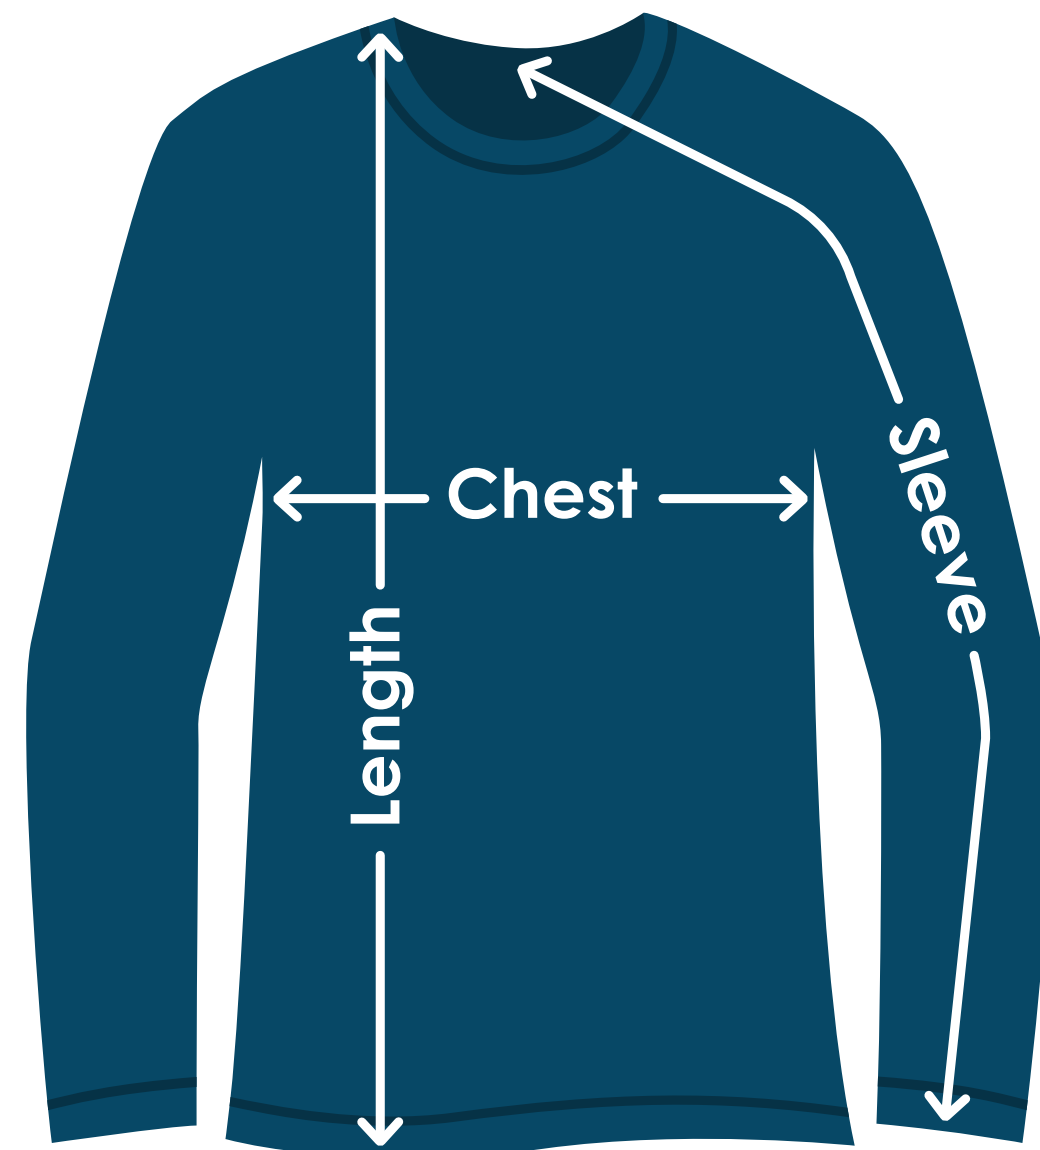

BELLA+CANVAS® Youth Jersey Long Sleeve T-Shirt

TA639 | TA639FD | TA639B

Size	Chest	Sleeves	Length
S	15-1/4"	20-7/8"	22-1/8"
M	16-1/4"	21-3/4"	22-1/4"
L	17-1/4"	26-5/8"	23-3/8"
X	X	X	X
X	X	X	X
X	X	X	X
X	X	X	X
X	X	X	X

Fit: Form-fitting

Measuring Tips

Chest:

Measured across the chest one inch below armhole when laid flat.

Sleeves:

Measured from center back neck, down shoulder to finished sleeve hem.

Length:

Measured from high point of shoulder to finished hem at back.