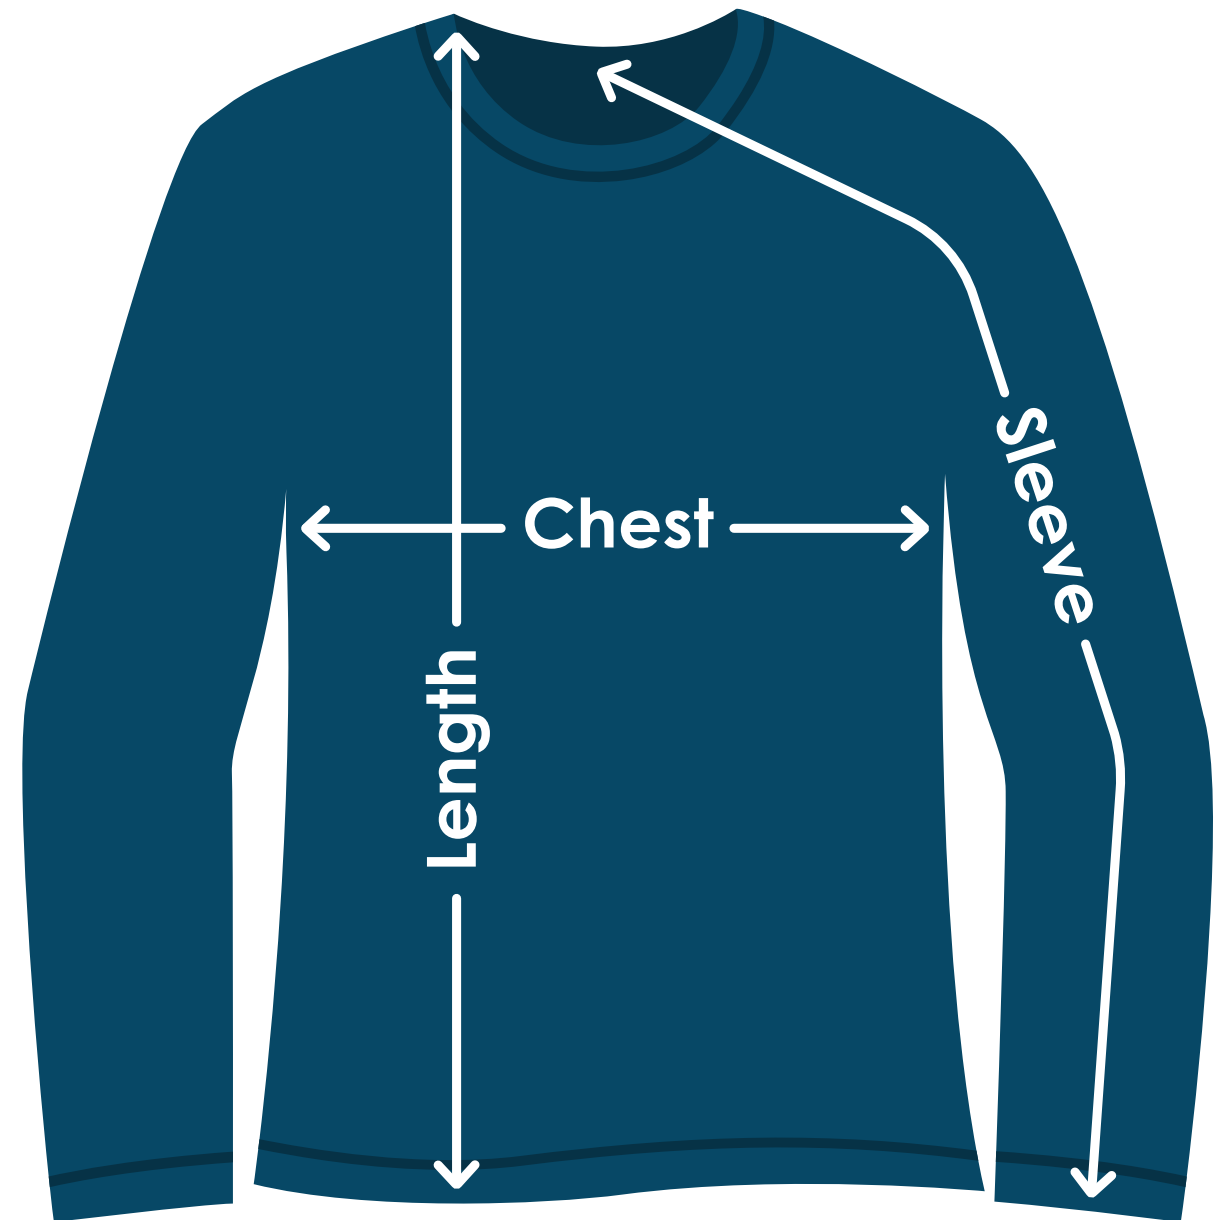

# CORE 365™ Adult Fusion ChromaSoft™ Performance Long Sleeve T-Shirt

TA641 | TA641FD | TA641B

| Size | Chest   | Sleeves | Length  |
|------|---------|---------|---------|
| XS   | 18-1/2" | 32-3/4" | 27-1/2" |
| S    | 20"     | 33-1/4" | 28"     |
| M    | 21-1/2" | 34-1/4" | 29"     |
| L    | 23"     | 35-1/4" | 30"     |
| XL   | 24-1/2" | 36-1/4" | 31"     |
| 2XL  | 26"     | 37-1/4" | 31-1/2" |
| 3XL  | 27-1/2" | 38-1/4" | 32-1/2" |
| 4XL  | 29"     | 38-3/4" | 33-1/2" |
| 5XL  | 31"     | 39-1/4" | 34"     |
| 6XL  | 33"     | 39-3/4" | 34-1/2" |

Fit: Slim

### Chest:

Measured across the chest one inch below armhole when laid flat.

### Length:

Measured from high point of shoulder to finished hem at back.