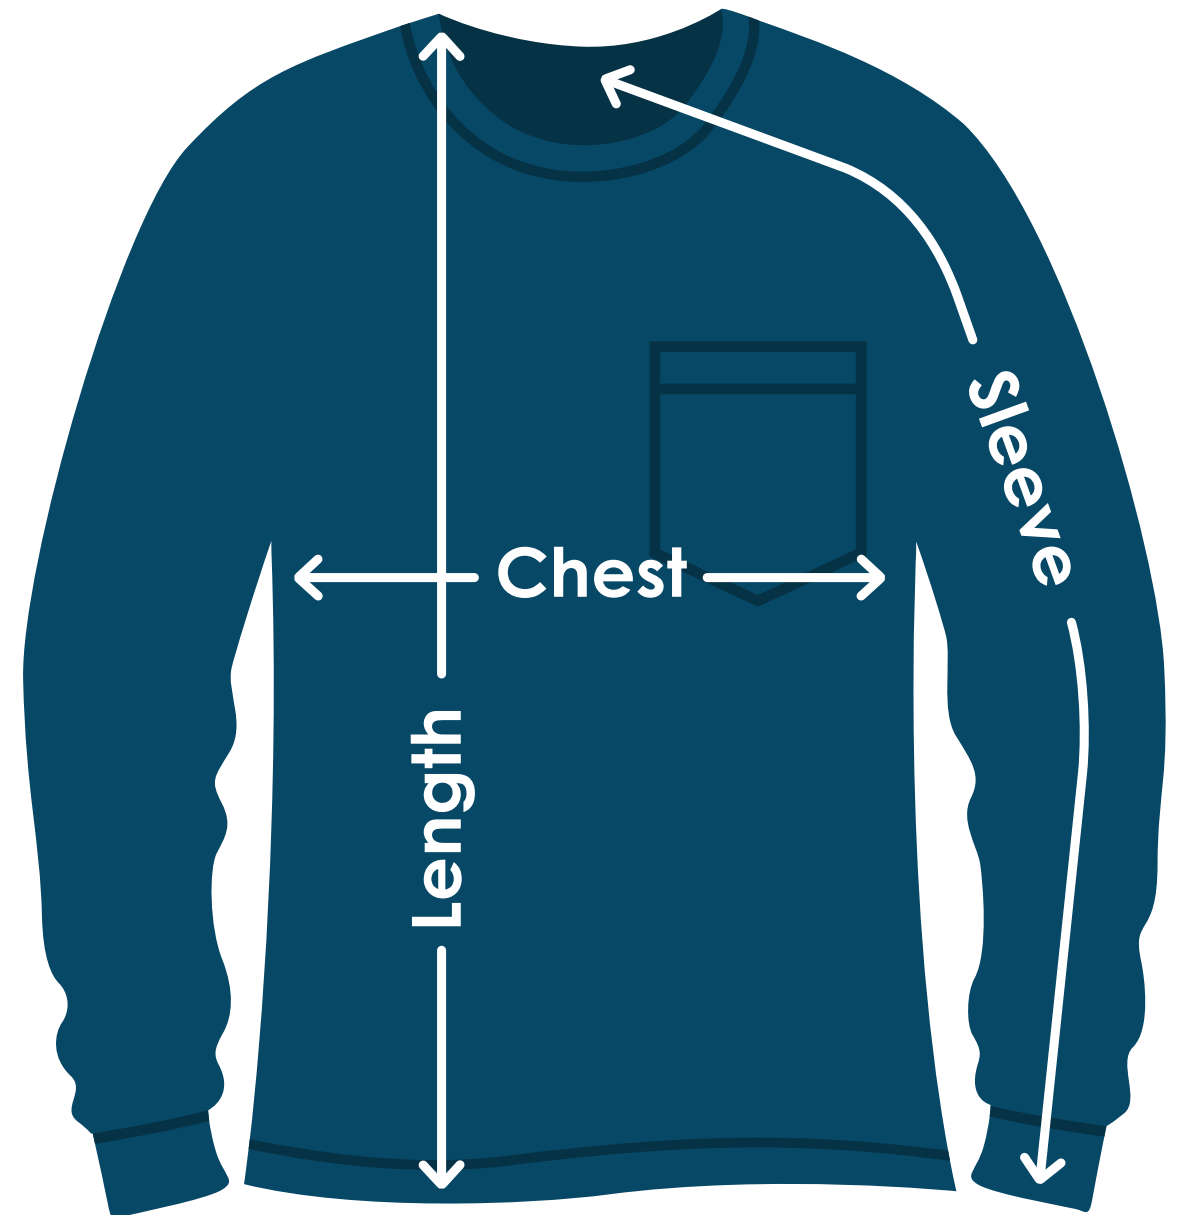

Safety Colors Gildan® Adult Ultra Cotton® Long Sleeve Pocket T-Shirt

TA644SC | TA644SCFD | TA644SCB

Size	Chest	Sleeves	Length
S	18"	33-1/2"	28"
M	20"	35"	29"
L	22"	36-1/2"	30"
XL	24"	38"	31"
2XL	26"	39-1/2"	32"
3XL	28"	39-1/2"	33"
4XL	30"	40"	34"
X	X	X	X

Fit: Classic

Measuring Tips

Chest:

Measured across the chest one inch below armhole when laid flat.

Sleeves:

Measured from center back neck, down shoulder to finished sleeve hem.

Length:

Measured from high point of shoulder to finished hem at back.