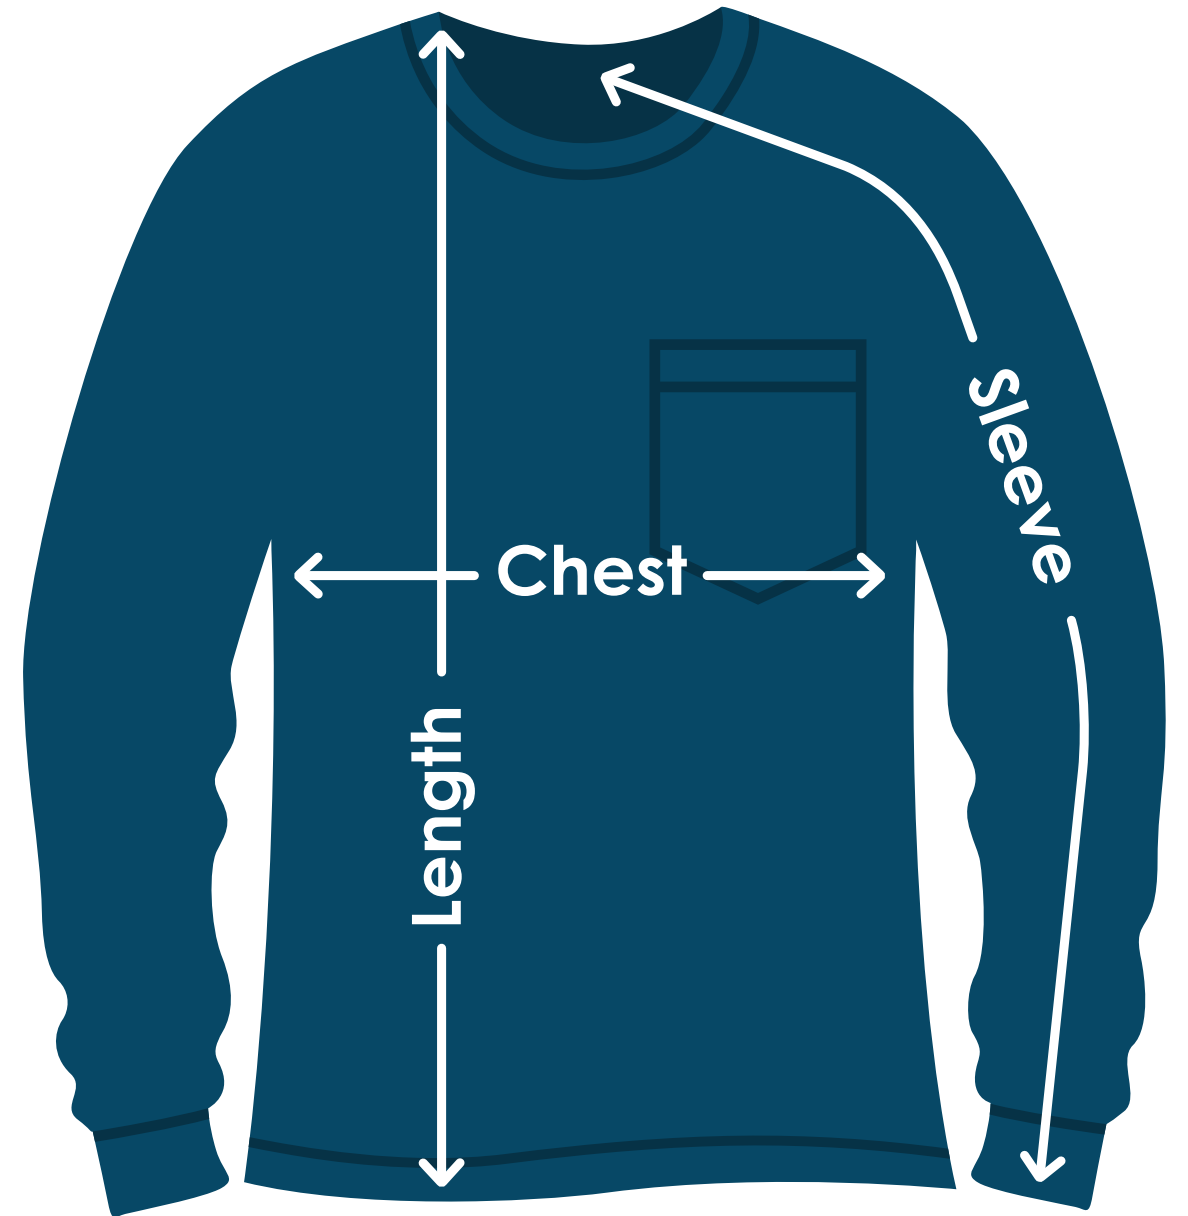

White Gildan® Adult Ultra Cotton® Long Sleeve Pocket T-Shirt

TA644W | TA644WFD | TA644WB

Size	Chest	Sleeves	Length
S	18"	33-1/2"	28"
M	20"	35"	29"
L	22"	36-1/2"	30"
XL	24"	38"	31"
2XL	26"	39-1/2"	32"
3XL	28"	39-1/2"	33"
4XL	30"	40"	34"
X	X	X	X

Fit: Classic

Measuring Tips

Chest:

Measured across the chest one inch below armhole when laid flat.

Sleeves:

Measured from center back neck, down shoulder to finished sleeve hem.

Length:

Measured from high point of shoulder to finished hem at back.