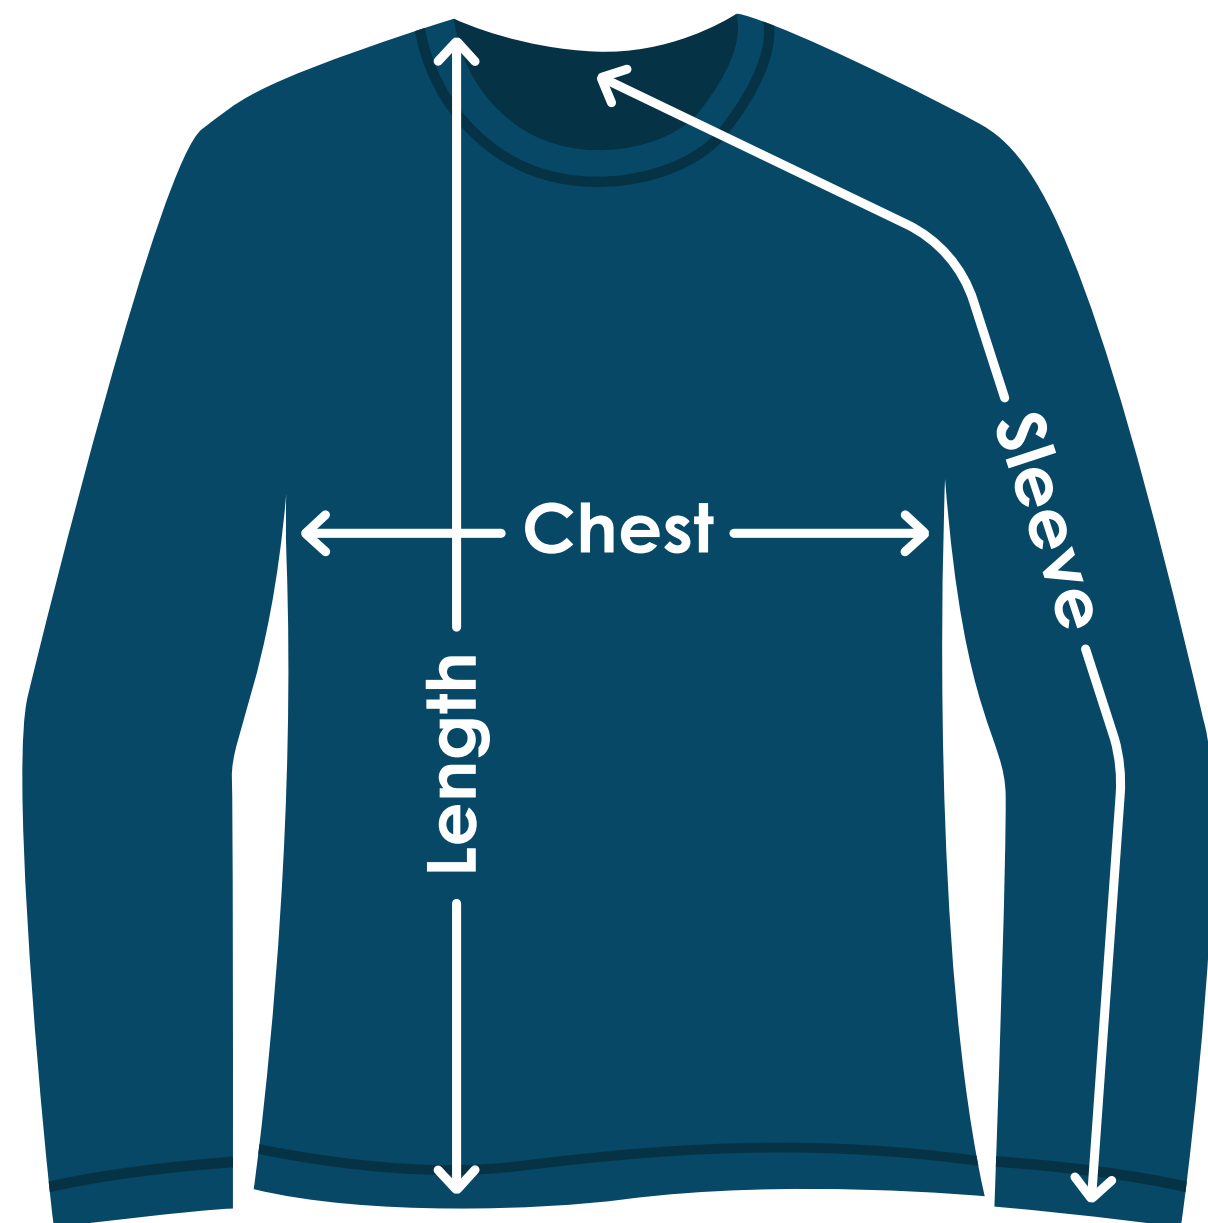

White Gildan® Adult Softstyle® Long Sleeve T-Shirt

TA645W | TA645WFD | TA645WB

Size	Chest	Sleeves	Length
S	18"	31-3/4"	27"
M	20"	33-1/2"	28"
L	22"	35-1/4"	29"
XL	24"	36-3/4"	30"
2XL	26"	38-1/4"	31"
3XL	28"	40"	32"
X	X	X	X
X	X	X	X

Fit: Classic

Measuring Tips

Chest:

Measured across the chest one inch below armhole when laid flat.

Sleeves:

Measured from center back neck, down shoulder to finished sleeve hem.

Length:

Measured from high point of shoulder to finished hem at back.