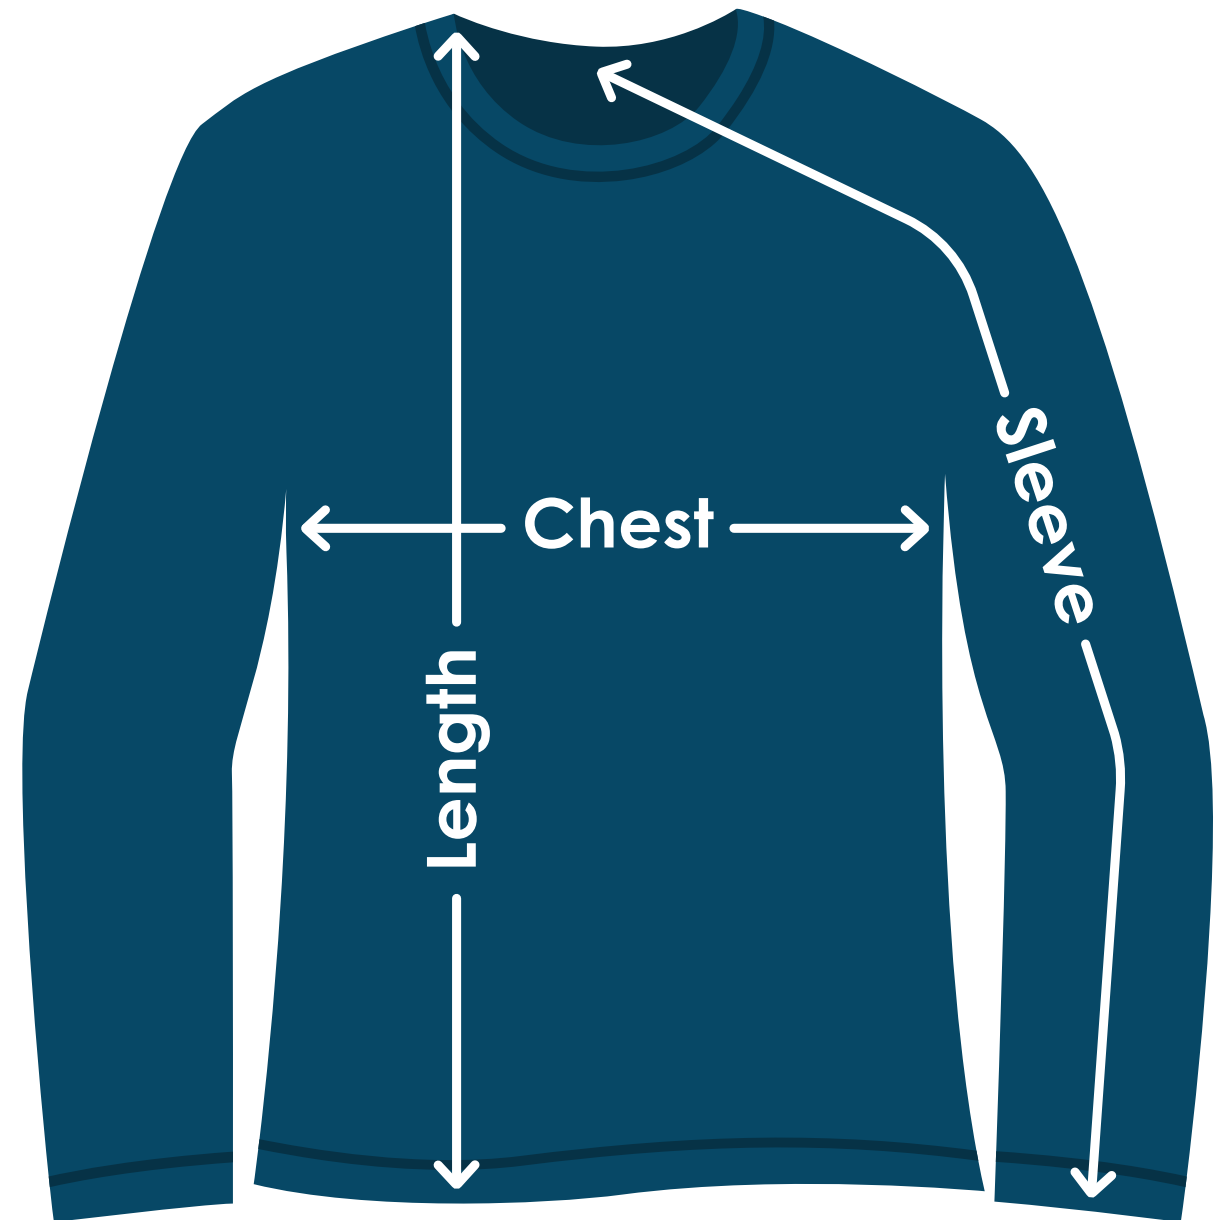

# Next Level Apparel® Men's Cotton Long Sleeve Crew

TA647 | TA647FD | TA647B

Size	Chest	Sleeves	Length
S	18-1/2"	26"	28"
M	20"	26-1/2"	29"
L	21-1/2"	27"	30"
XL	23-1/2"	27-1/2"	31"
2XL	25-1/2"	28"	32"
X	X	X	X
X	X	X	X
X	X	X	X

Fit: Slim

### Chest:

Measured across the chest one inch below armhole when laid flat.

### Length:

Measured from high point of shoulder to finished hem at back.