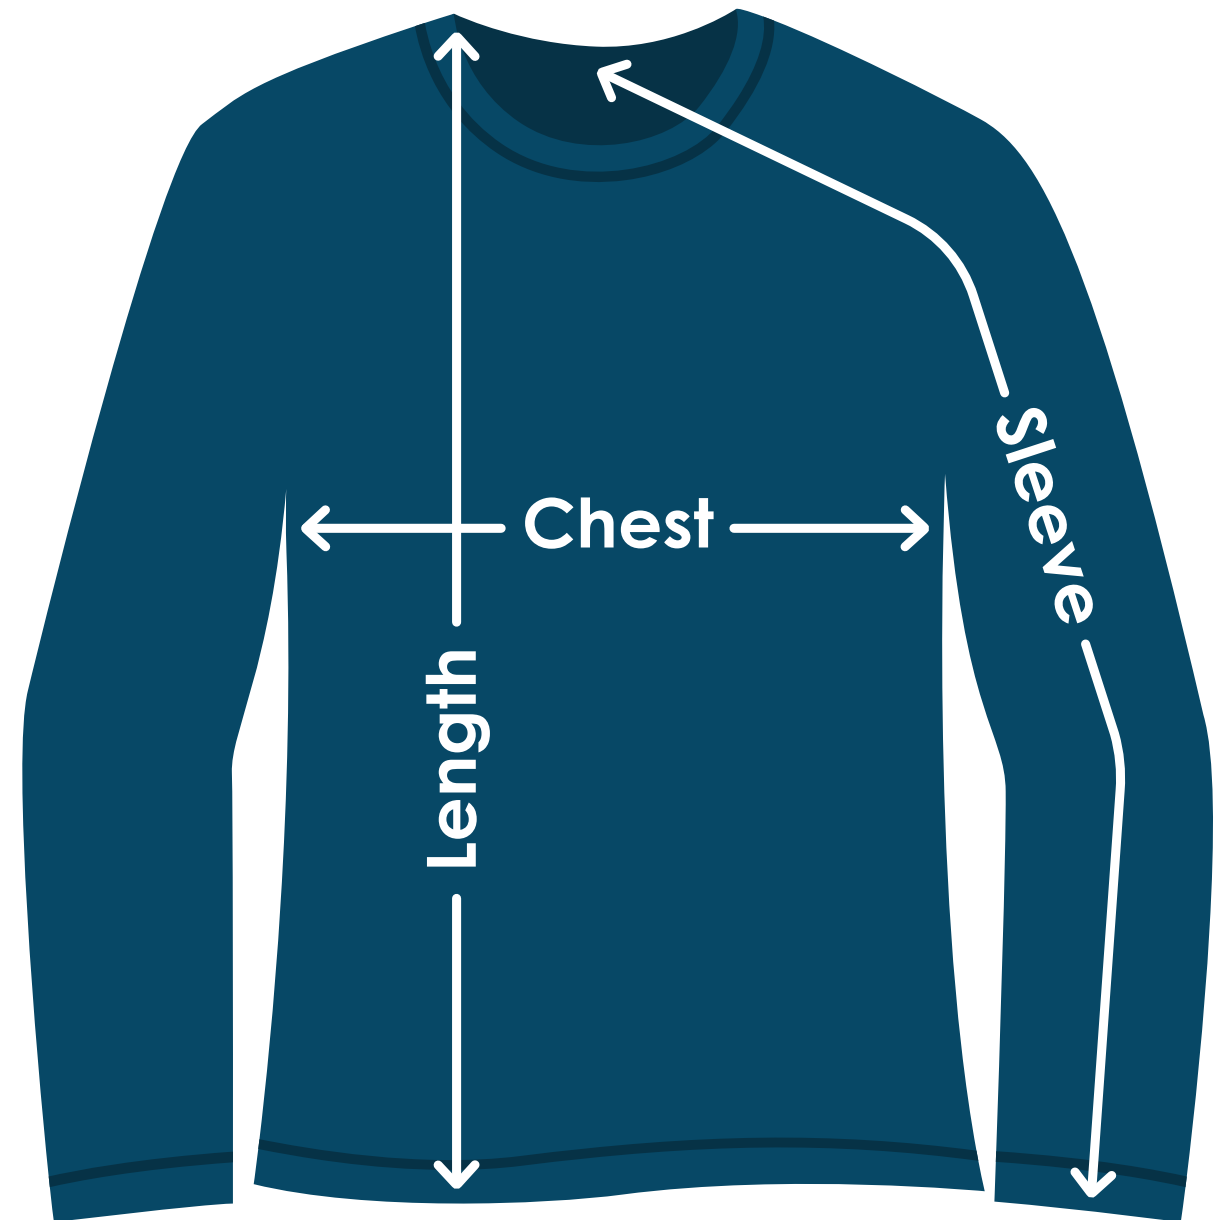

# Next Level Apparel® Men's Triblend Long Sleeve Crew

TA649 | TA649FD | TA649B

Size	Chest	Sleeves	Length
XS	17-1/2"	25-1/2"	27"
S	19"	26"	28"
M	20-1/2"	26-1/2"	29"
L	22"	27"	30"
XL	24"	27-1/2"	31"
2XL	26"	28"	32"
X	X	X	X
X	X	X	X

Fit: Classic

### Chest:

Measured across the chest one inch below armhole when laid flat.

### Length:

Measured from high point of shoulder to finished hem at back.