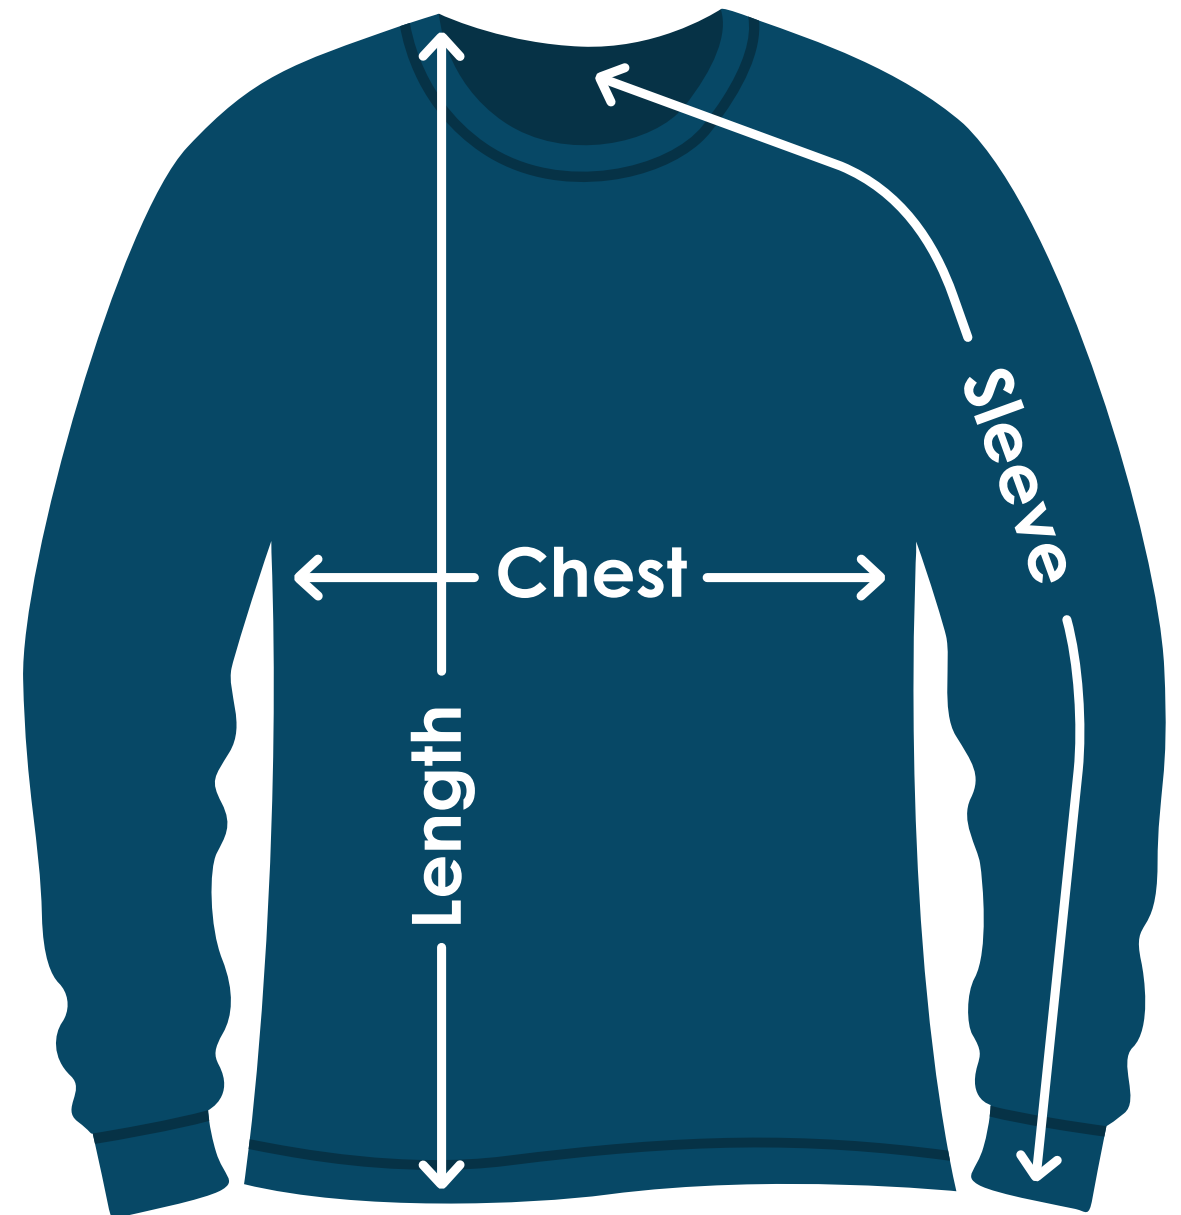

Hanes® Men's 5.2 oz. ComfortSoft® Cotton Long Sleeve T-Shirt

TA657C | TA657CFD | TA657CB

Size	Chest	Sleeves	Length
S	18"	25-7/8"	28"
M	20"	25-7/8"	29"
L	22"	26-3/8"	30"
XL	24"	26-3/8"	31"
2XL	26"	27-3/8"	33"
3XL	28"	27-3/8"	34"
X	X	X	X
X	X	X	X

Fit: Classic

Measuring Tips

Chest:

Measured across the chest one inch below armhole when laid flat.

Sleeves:

Measured from center back neck, down shoulder to finished sleeve hem.

Length:

Measured from high point of shoulder to finished hem at back.