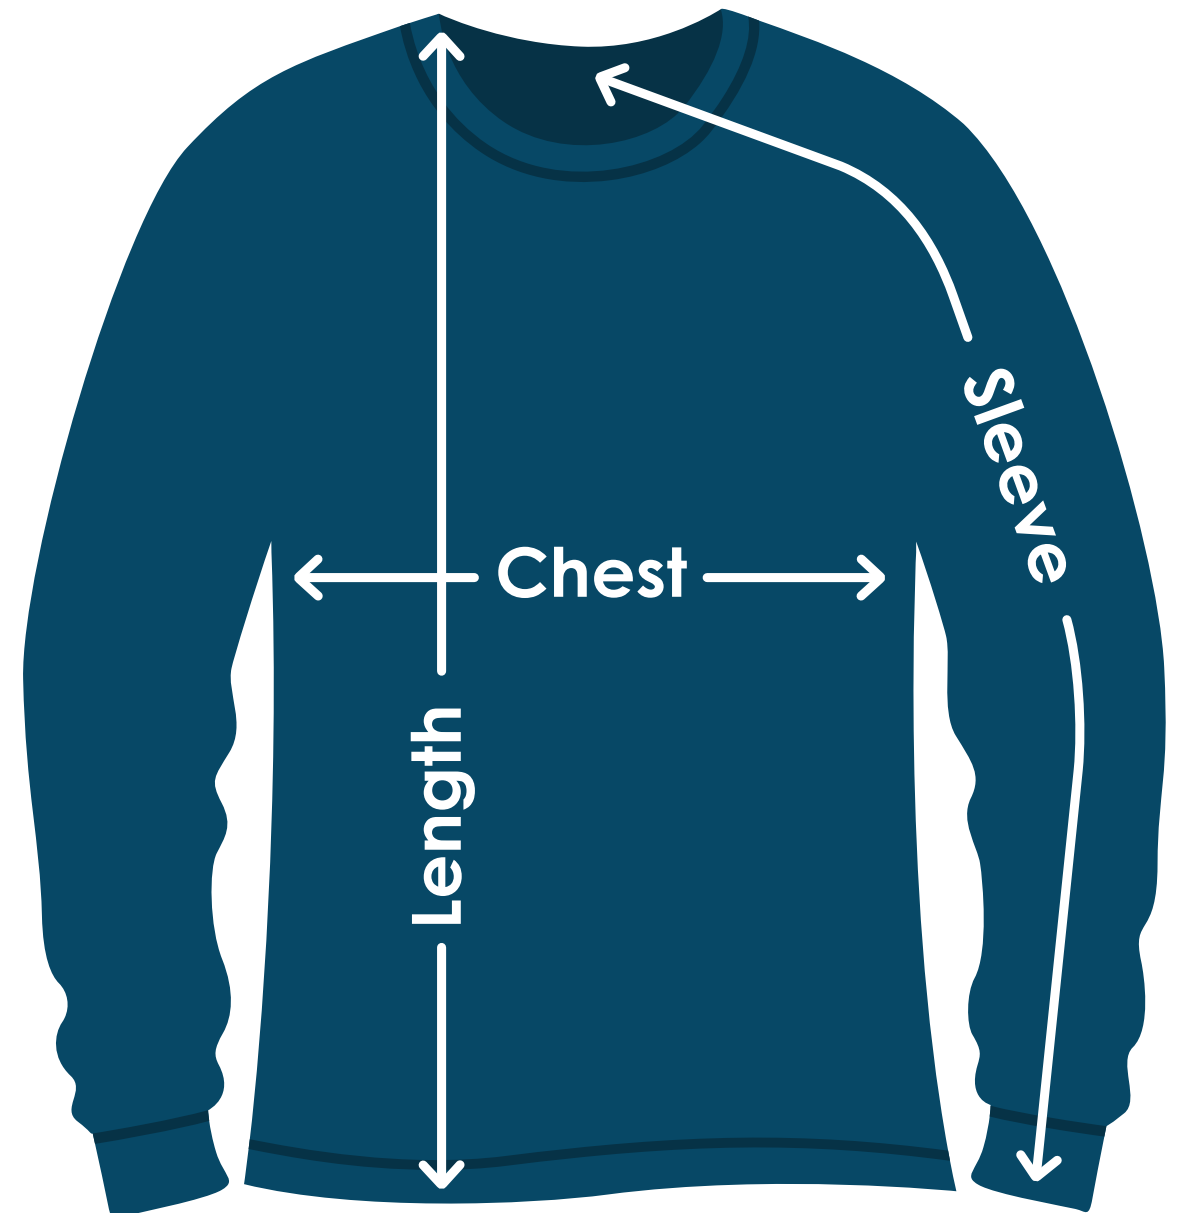

White Hanes® Men's 5.2 oz. ComfortSoft® Cotton Long Sleeve T-Shirt

TA657W | TA657WFD | TA657WB

Size	Chest	Sleeves	Length
S	18"	25-7/8"	28"
M	20"	25-7/8"	29"
L	22"	26-3/8"	30"
XL	24"	26-3/8"	31"
2XL	26"	27-3/8"	33"
3XL	28"	27-3/8"	34"
X	X	X	X
X	X	X	X

Fit: Classic

Measuring Tips

Chest:

Measured across the chest one inch below armhole when laid flat.

Sleeves:

Measured from center back neck, down shoulder to finished sleeve hem.

Length:

Measured from high point of shoulder to finished hem at back.