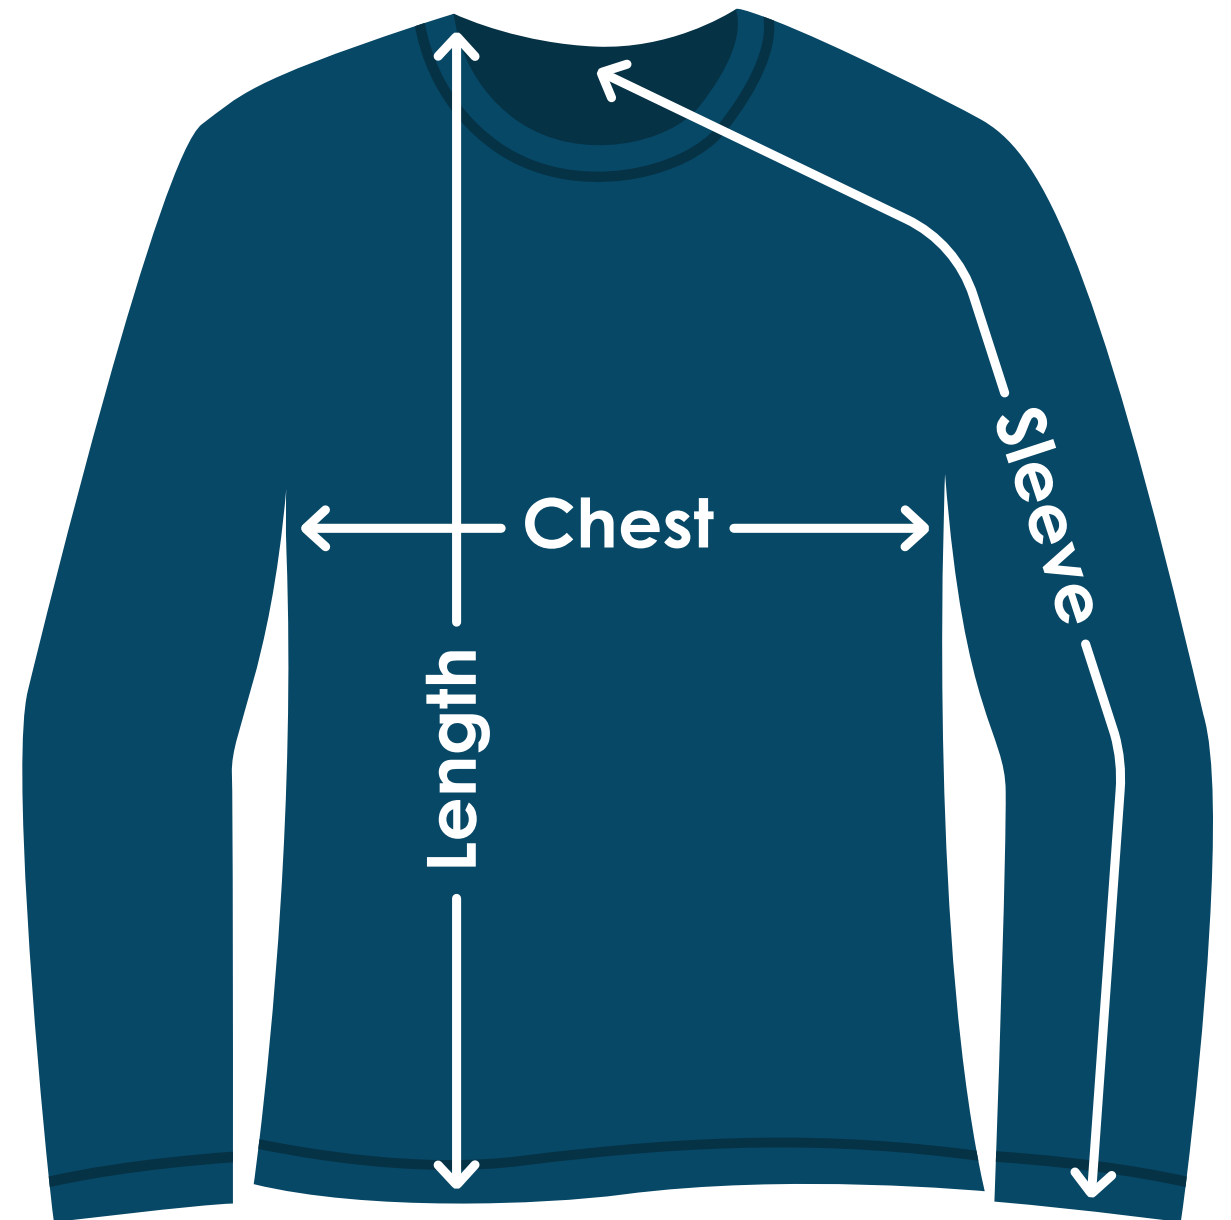

Augusta Sportswear® Adult Attain Wicking Long Sleeve T-Shirt

TA662 | TA662FD | TA662B

Size	Chest	Sleeves	Length
S	19"	33-1/2"	29"
M	21"	34-1/2"	29-3/4"
L	23"	35-1/5"	30-1/2"
XL	25"	36-1/2"	31-1/4"
2XL	27"	37-1/2"	32"
3XL	29"	38-1/2"	32-3/4"
4XL	31"	39-1/2"	32-3/4"
X	X	X	X

Fit: Classic

Measuring Tips

Chest:

Measured across the chest one inch below armhole when laid flat.

Sleeves:

Measured from center back neck, down shoulder to finished sleeve hem.

Length:

Measured from high point of shoulder to finished hem at back.