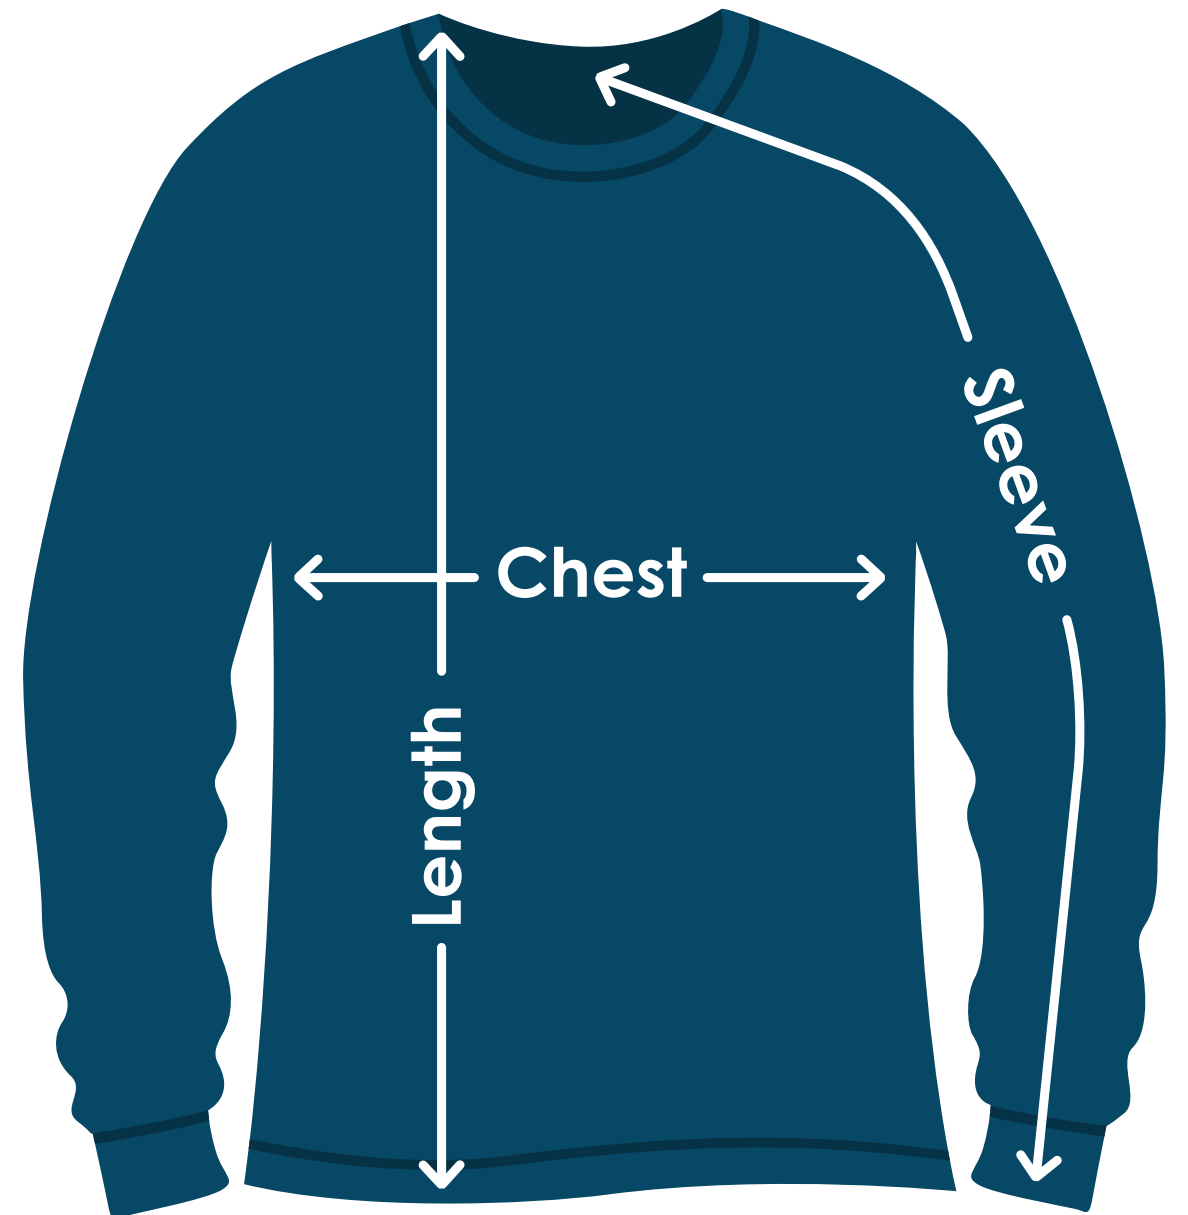

Bayside® Adult Long Sleeve T-Shirt

TA664C | TA664CFD | TA664CB

Size	Chest	Sleeves	Length
S	18"	X	26"
M	20"	X	28"
L	22"	X	29"
XL	24"	X	30"
2XL	26"	X	31"
3XL	28"	X	32"
4XL	30"	X	33"
X	X	X	X

Fit: Classic

Measuring Tips

Chest:

Measured across the chest one inch below armhole when laid flat.

Sleeves:

Measured from center back neck, down shoulder to finished sleeve hem.

Length:

Measured from high point of shoulder to finished hem at back.