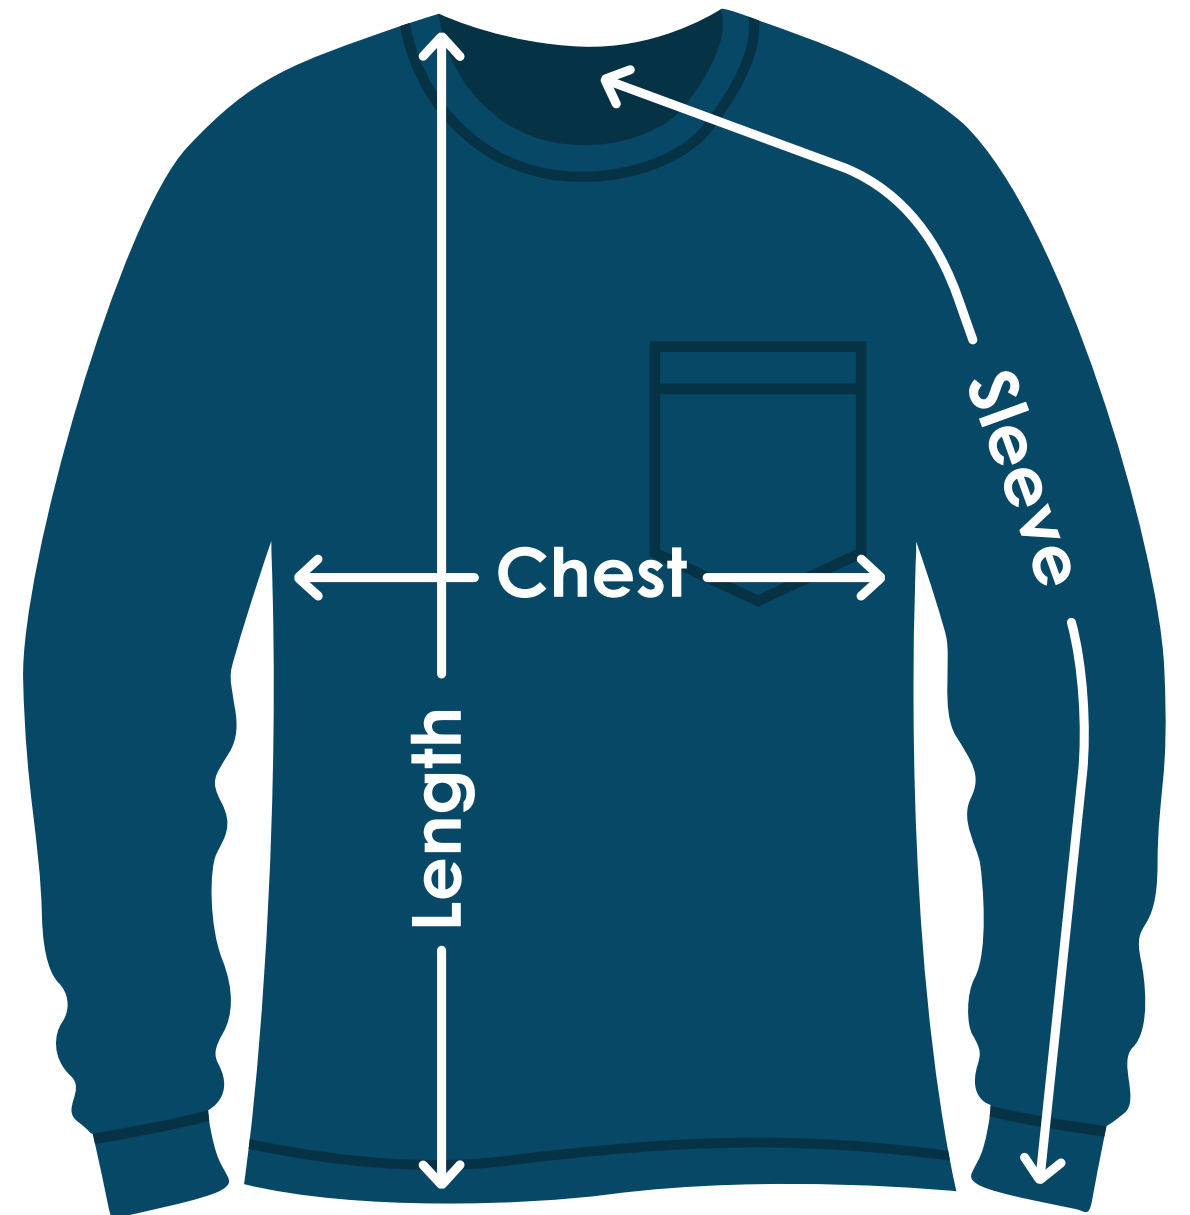

# Bayside® Adult Long Sleeve Pocket T-Shirt

TA666C | TA666CFD | TA666CB

Size	Chest	Sleeves	Length
S	18"	X	27"
M	20"	X	28"
L	22"	X	30"
XL	24"	X	31"
2XL	26"	X	32"
3XL	28"	X	33"
4XL	30"	X	34"
X	X	X	X

Fit: Classic

### Chest:

Measured across the chest one inch below armhole when laid flat.

### Sleeves:

Measured from center back neck, down shoulder to finished sleeve hem.

### Length:

Measured from high point of shoulder to finished hem at back.