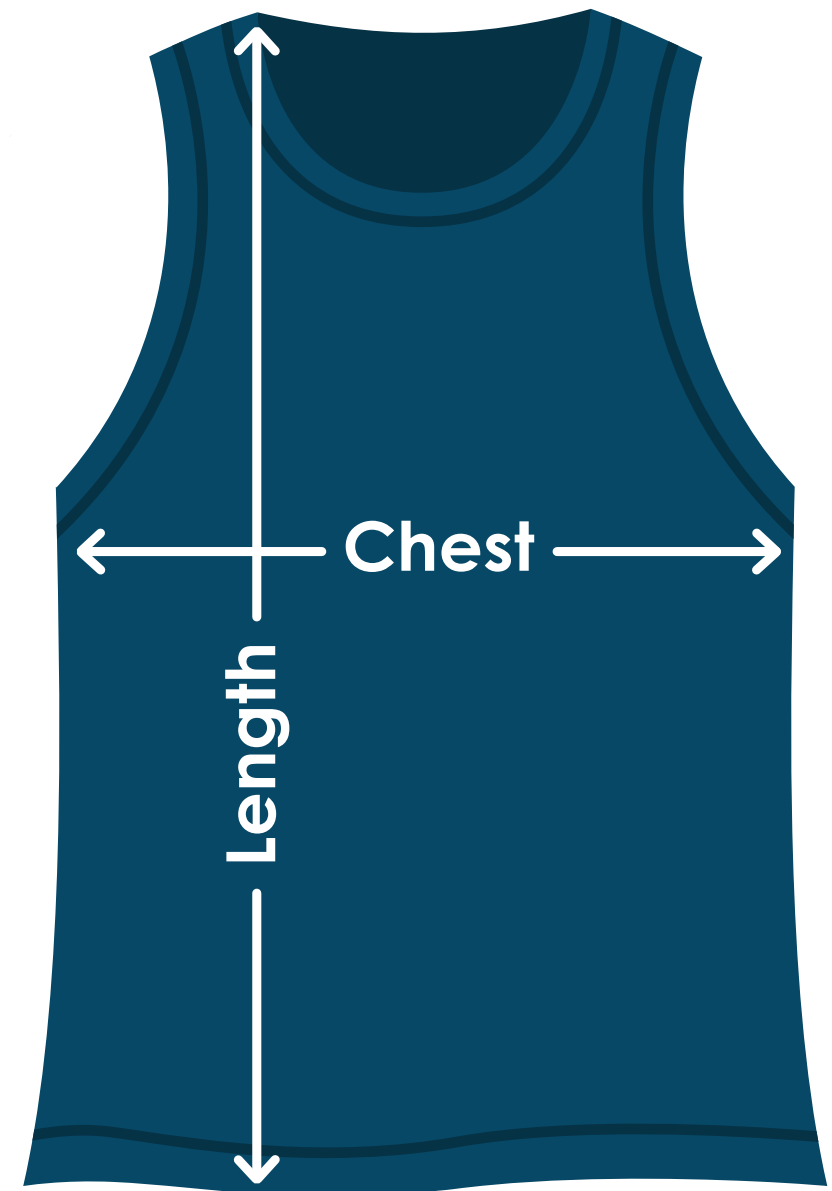

# BELLA+CANVAS® Unisex Jersey Tank

TA672 | TA672FD | TA672B

Size	Chest	Length
XS	16-1/4"	26"
S	18-1/4"	27"
M	20-1/4"	28"
L	22-1/4"	29"
XL	24-1/4"	30"
2XL	26-1/4"	31"
X	X	X
X	X	X

**Fit:** Slim

## Measuring Tips

### Chest:

Measured across the chest one inch below armhole when laid flat.

### Length:

Measured from high point of shoulder to finished hem at back.