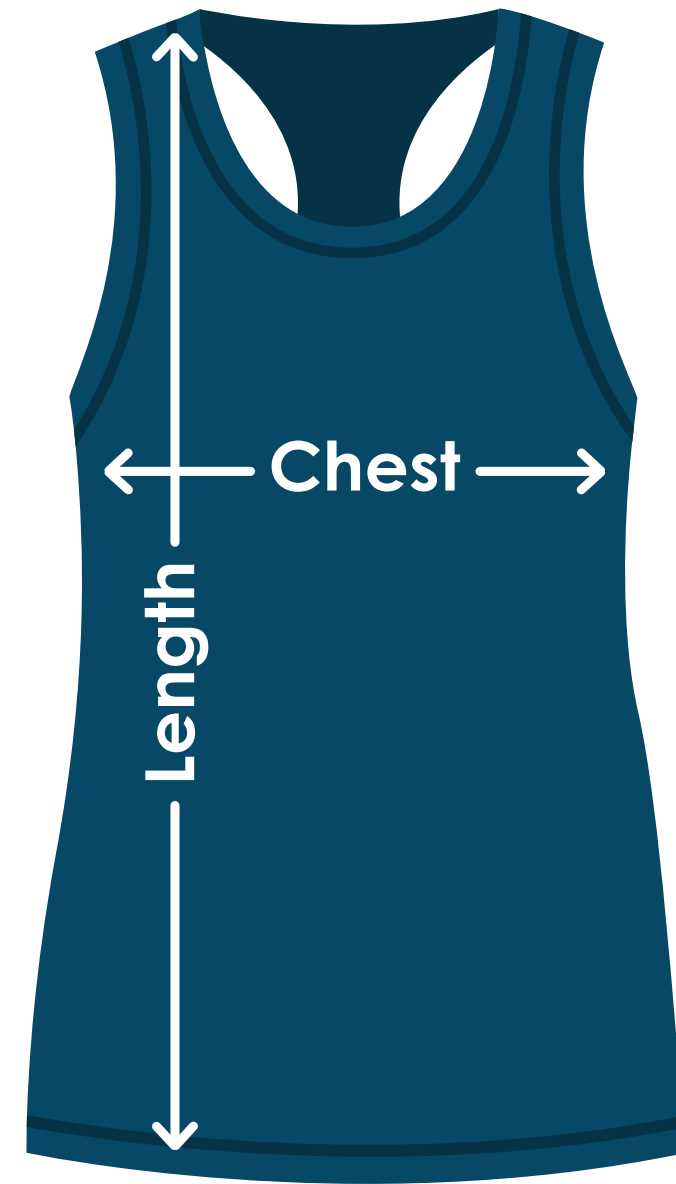

# BELLA+CANVAS® Ladies' Flowy Racerback Tank

TA673 | TA673FD | TA673B

Size	Chest	Length
XS	15-1/4"	25"
S	15-7/8"	26"
M	16-1/2"	27"
L	17-3/8"	28"
XL	18-1/4"	29"
2XL	19-1/8"	30"
X	X	X
X	X	X

Fit: Ladies'

## Measuring Tips

### Chest:

Measured across the chest one inch below armhole when laid flat.

### Length:

Measured from high point of shoulder to finished hem at back.