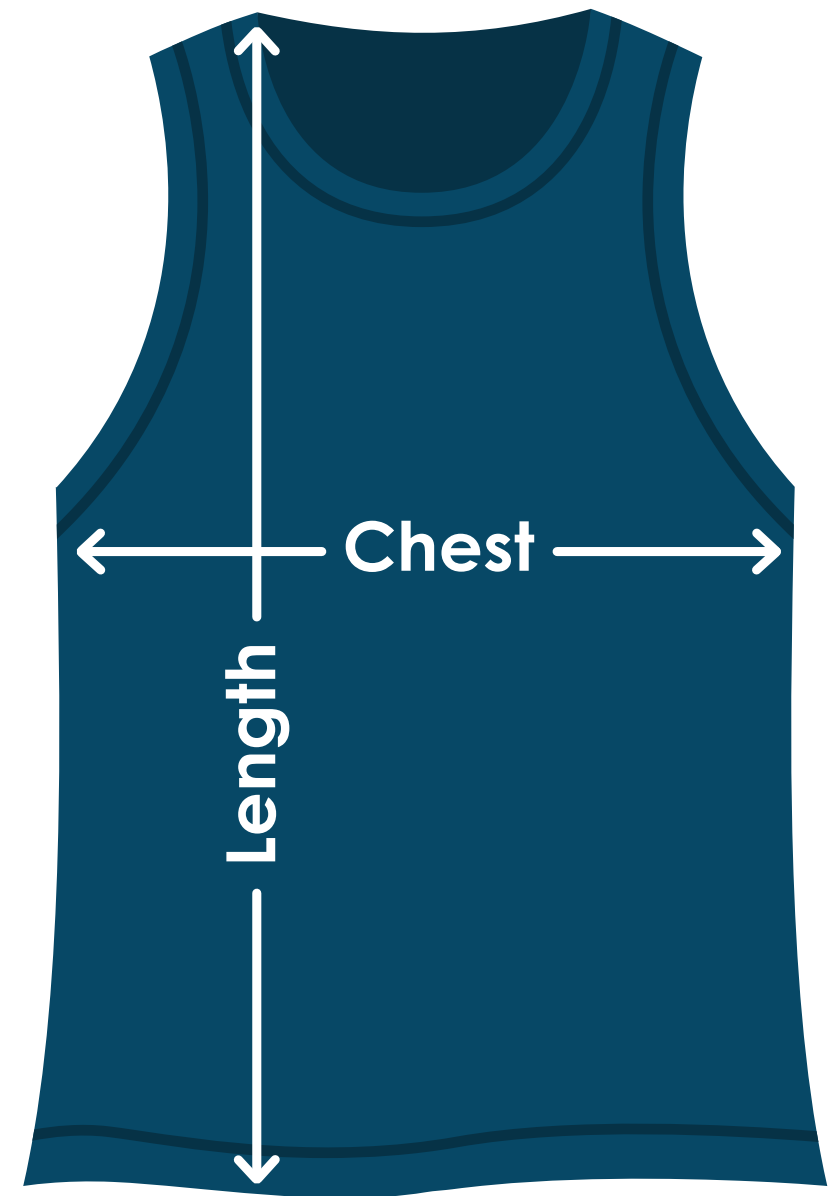

Sport-Tek® PosiCharge® Competitor™ Tank

TA688 | TA688FD | TA688B

Size	Chest	Length
XS	18"	27"
S	19-1/2"	28"
M	21"	29"
L	22-1/2"	30"
XL	24"	31"
2XL	25-1/2"	32"
3XL	27-1/2"	32-1/2"
4XL	29-1/2"	33"

Fit: Regular

Measuring Tips

Chest:

Measured across the chest one inch below armhole when laid flat.

Length:

Measured from high point of shoulder to finished hem at back.