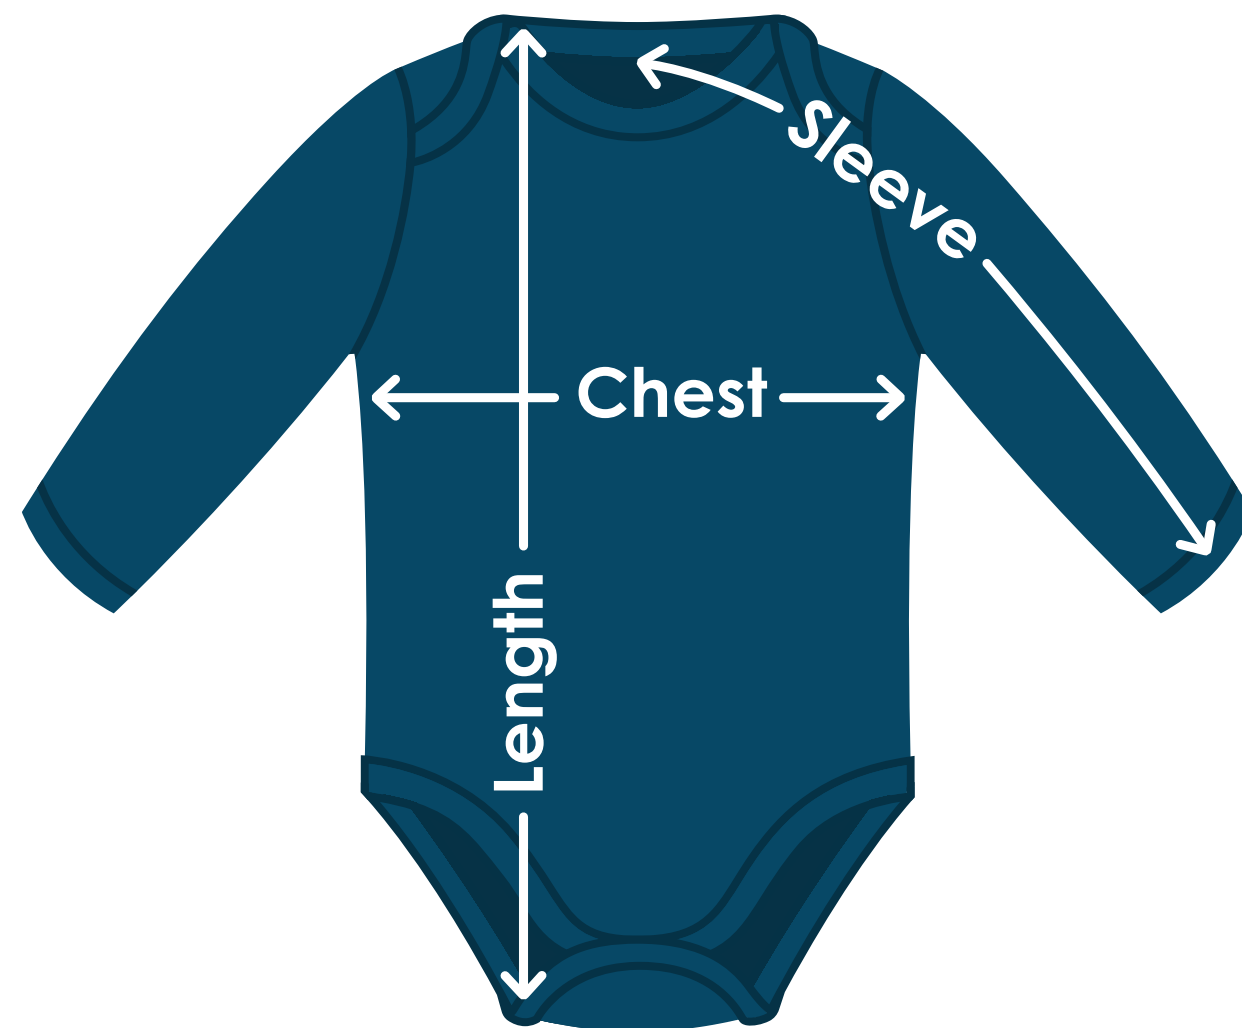

# Rabbit Skins® Infant Long Sleeve Bodysuit

TA703C | TA703CFD | TA703CB

Size	Chest	Sleeves	Length
NB	7-1/4"	8-3/8"	16"
6M	8-3/4"	8-5/8"	17"
12M	9-3/4"	8-7/8"	18"
18M	10-3/4"	10"	19"
X	X	X	X
X	X	X	X
X	X	X	X
X	X	X	X

### Chest:

Measured across the chest one inch below armhole when laid flat.

### Sleeves:

Measured from center back neck, down shoulder to finished sleeve hem.

### Length:

Measured from high point of shoulder to finished hem at back.