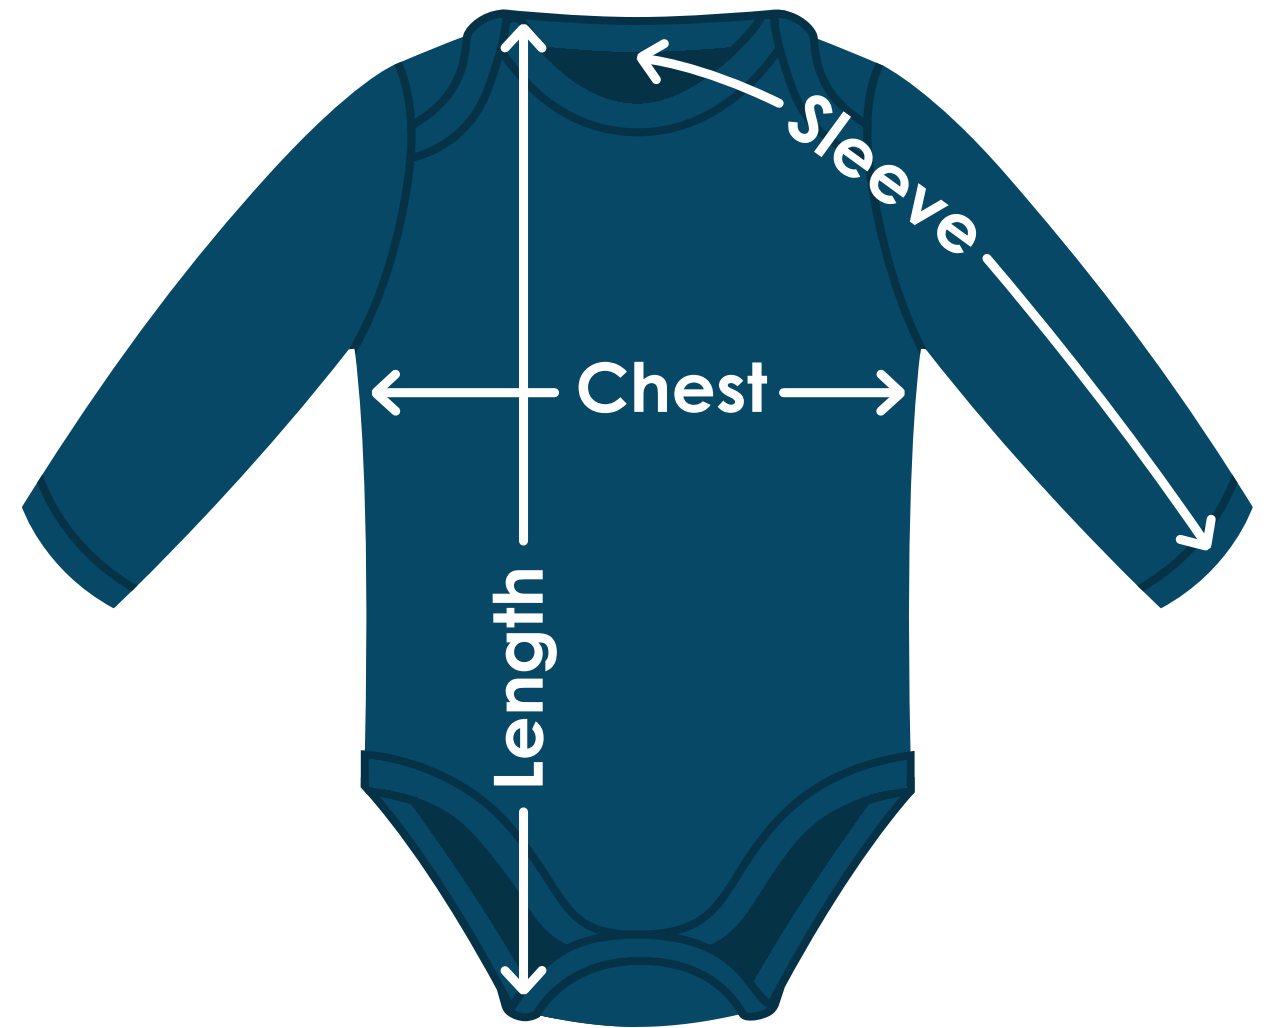

White Rabbit Skins® Infant Long Sleeve Bodysuit

TA703W | TA703WFD | TA703WB

Size	Chest	Sleeves	Length
NB	7-1/4"	8-3/8"	16"
6M	8-3/4"	8-5/8"	17"
12M	9-3/4"	8-7/8"	18"
18M	10-3/4"	10"	19"
X	X	X	X
X	X	X	X
X	X	X	X
X	X	X	X

Fit: Classic

Measuring Tips

Chest:

Measured across the chest one inch below armhole when laid flat.

Sleeves:

Measured from center back neck, down shoulder to finished sleeve hem.

Length:

Measured from high point of shoulder to finished hem at back.