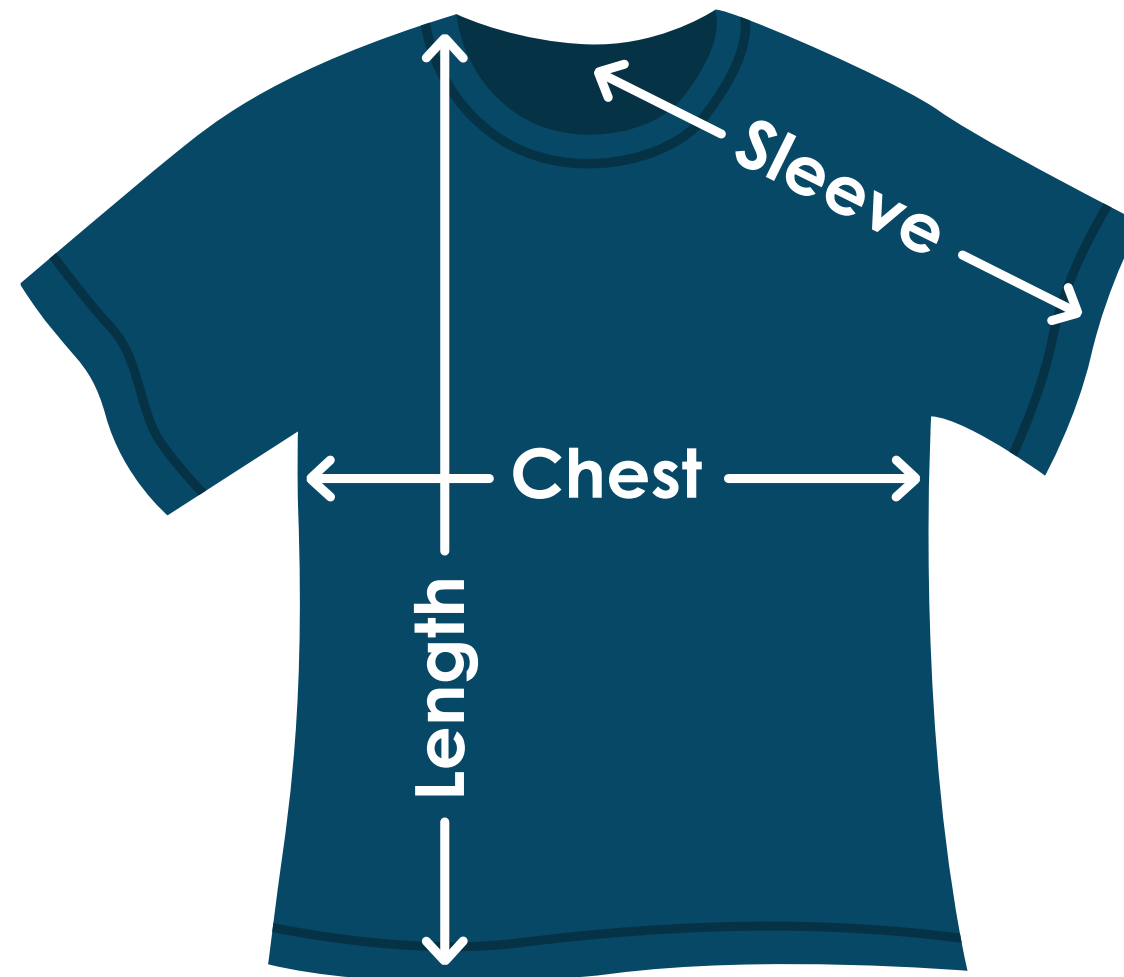

White Rabbit Skins® Toddler Cotton Jersey T-Shirt

TA707W | TA707WFD | TA707WB

Size	Chest	Sleeves	Length
2T	12"	4"	14"
3T	13"	4-1/4"	15"
4T	14"	4-1/2"	16"
5/6	15"	5"	18-1/2"
7	16"	5-1/4"	19-1/2"
X	X	X	X
X	X	X	X
X	X	X	X

Fit: Classic

Measuring Tips

Chest:

Measured across the chest one inch below armhole when laid flat.

Sleeves:

Measured from center back neck, down shoulder to finished sleeve hem.

Length:

Measured from high point of shoulder to finished hem at back.