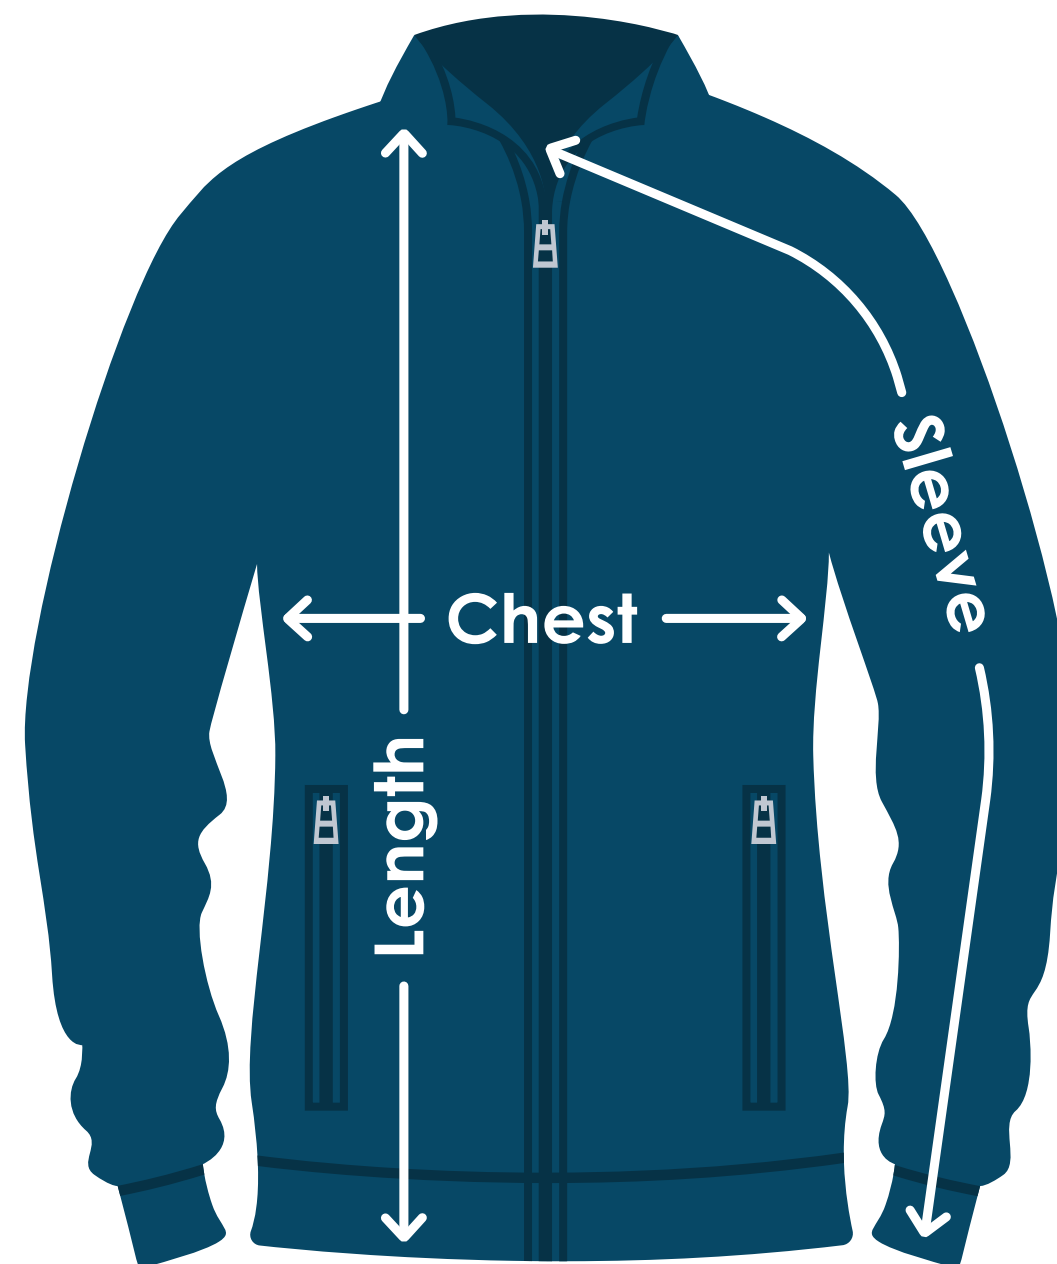

# Women's Tundra Sweater Fleece Jacket

TA734E

Size	Chest	Sleeves	Length
XS	16-1/4"	30-1/4"	X
S	17-1/4"	31-1/4"	X
M	18-3/8"	32-1/4"	X
L	19-3/4"	33-1/4"	X
XL	21-3/8"	33-3/4"	X
2XL	23-1/4"	34-1/4"	X
X	X	X	X
X	X	X	X

### Chest:

Measured across the chest one inch below armhole when laid flat.

### Sleeves:

Measured from center back neck, down shoulder to finished sleeve hem.

### Length:

Measured from high point of shoulder to finished hem at back.