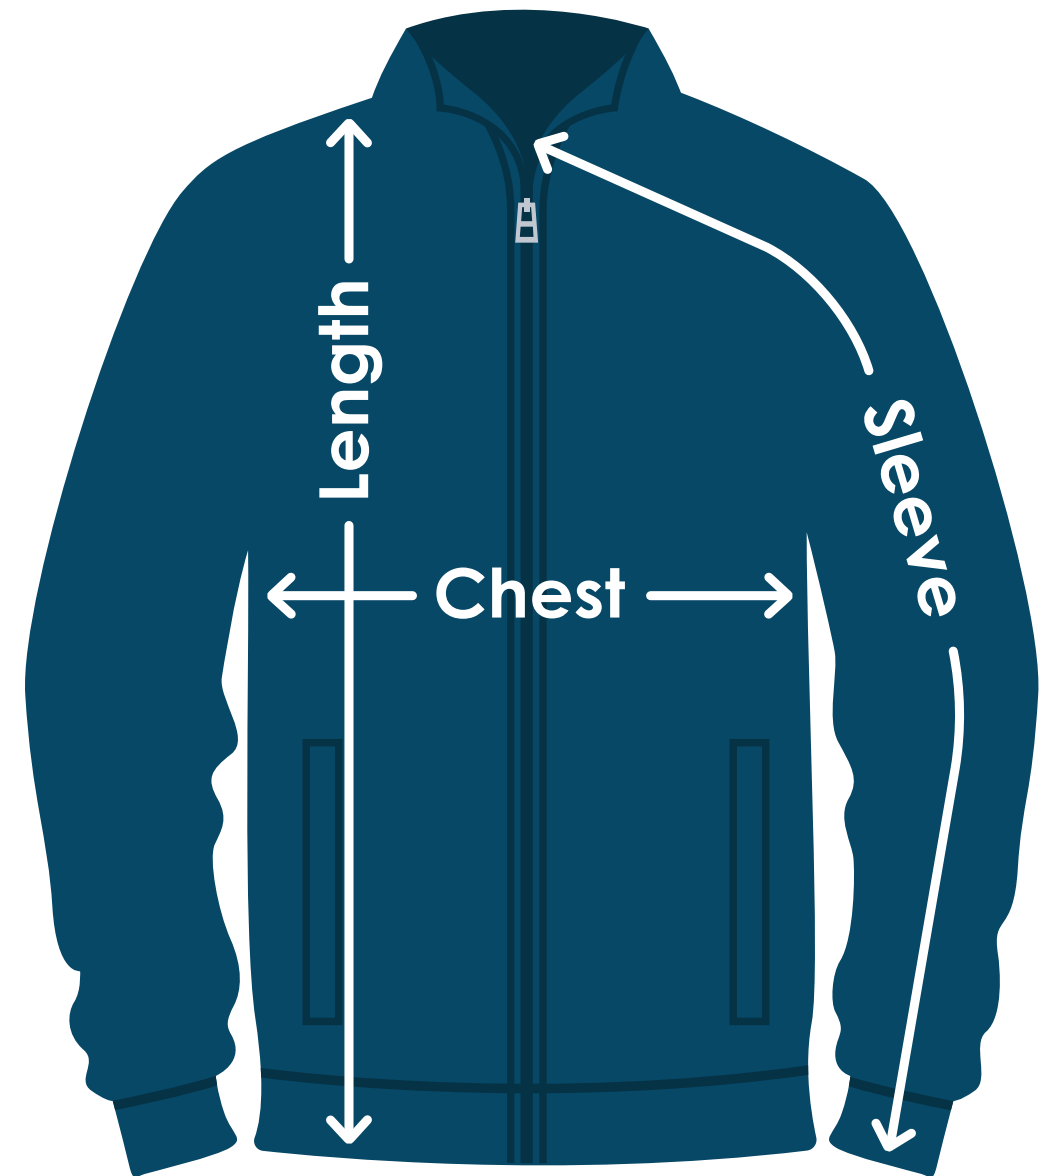

# Sport-Tek® Youth Sport-Wick® Fleece Full-Zip Jacket

TA812 | TA812FD | TA812B | TA812E

Size	Chest	Sleeves	Length
XS	15-3/4"	26"	20-1/2"
S	16-1/2"	27"	22"
M	17-1/2"	28"	23-1/2"
L	18-1/2"	29-1/2"	25-1/2"
XL	20"	31"	27-1/2"
X	X	X	X
X	X	X	X
X	X	X	X

Fit: Classic

### Chest:

Measured across the chest one inch below armhole when laid flat.

### Length:

Measured from high point of shoulder to finished hem at back.