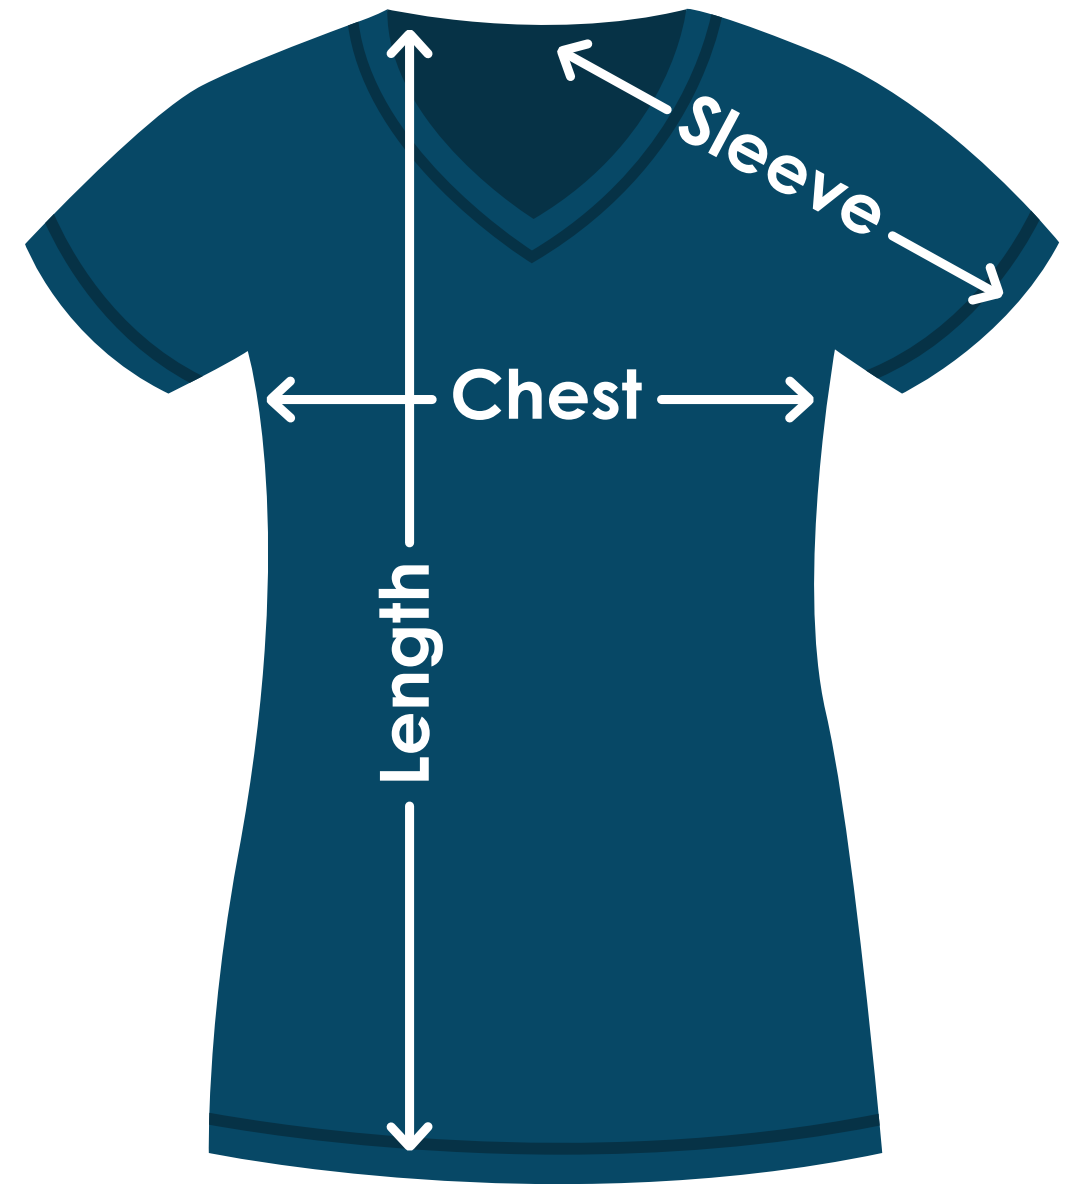

Holloway® Ladies' Electrify Coolcore® T-Shirt

TA851 | TA851FD

Size	Chest	Sleeves	Length
XS	17-3/4"	12-3/4"	24-1/4"
S	18-3/4"	13-1/2"	25"
M	19-3/4"	14-1/4"	25-3/4"
L	21-1/4"	15"	26-1/4"
XL	23"	15-3/4"	27"
2XL	25"	16-1/2"	27-3/4"
X	X	X	X
X	X	X	X

Fit: Ladies'

Measuring Tips

Chest:

Measured across the chest one inch below armhole when laid flat.

Sleeves:

Measured from center back neck, down shoulder to finished sleeve hem.

Length:

Measured from high point of shoulder to finished hem at back.