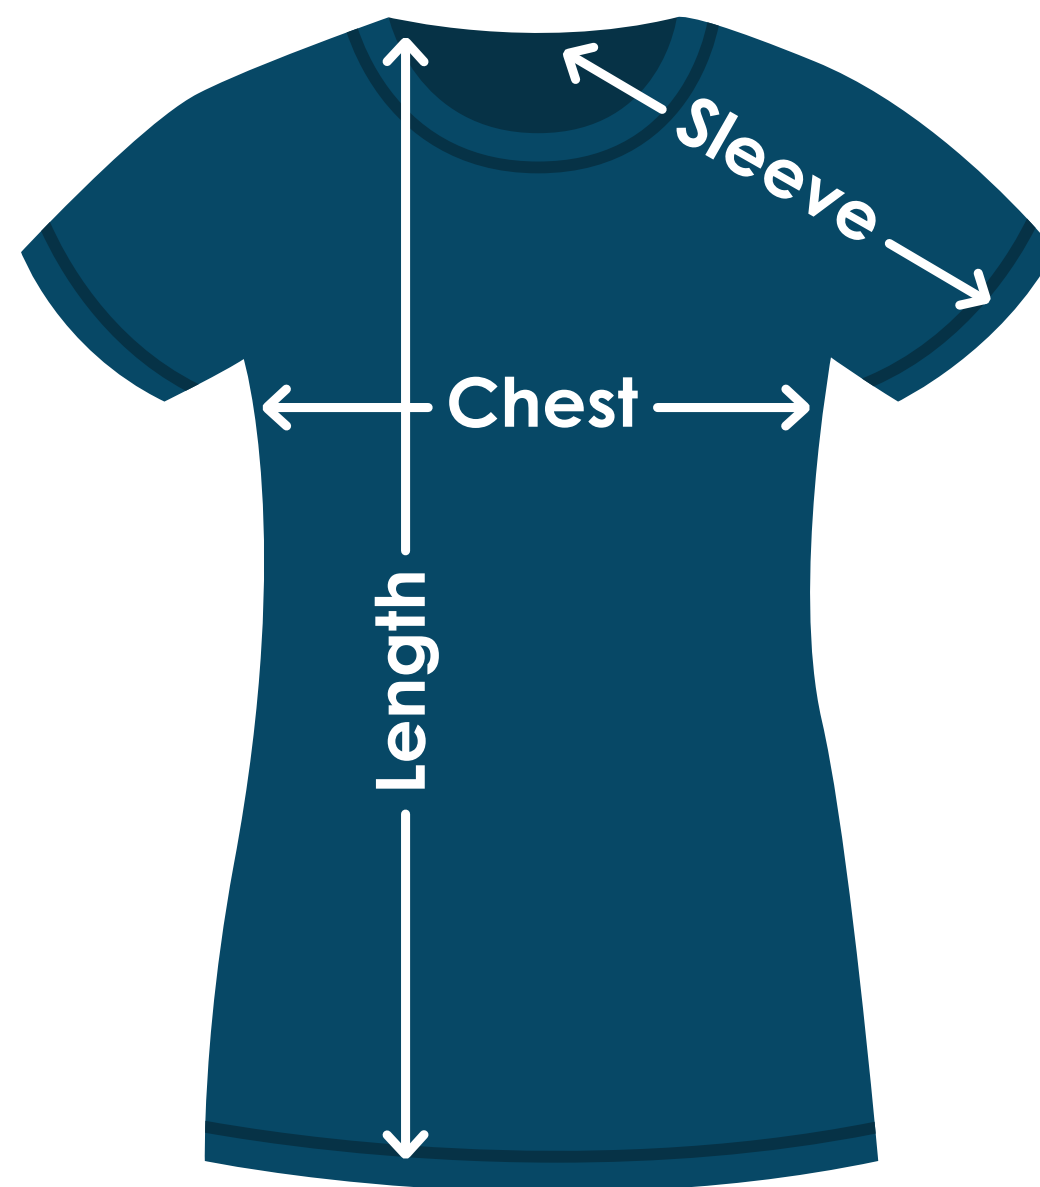

Delta Platinum Ladies' Tri-Blend Short Sleeve Crewneck Tee

TA860 | TA860FD | TA860B

Size	Chest	Sleeves	Length
S	16-3/4"	7-1/2"	26-1/2"
M	17-3/4"	7-3/4"	27"
L	18-3/4"	8"	27-1/2"
XL	20-1/4"	8-1/4"	28"
2XL	21-3/4"	8-1/2"	28-1/2"
X	X	X	X
X	X	X	X
X	X	X	X

Fit: Ladies'

Measuring Tips

Chest:

Measured across the chest one inch below armhole when laid flat.

Sleeves:

Measured from center back neck, down shoulder to finished sleeve hem.

Length:

Measured from high point of shoulder to finished hem at back.