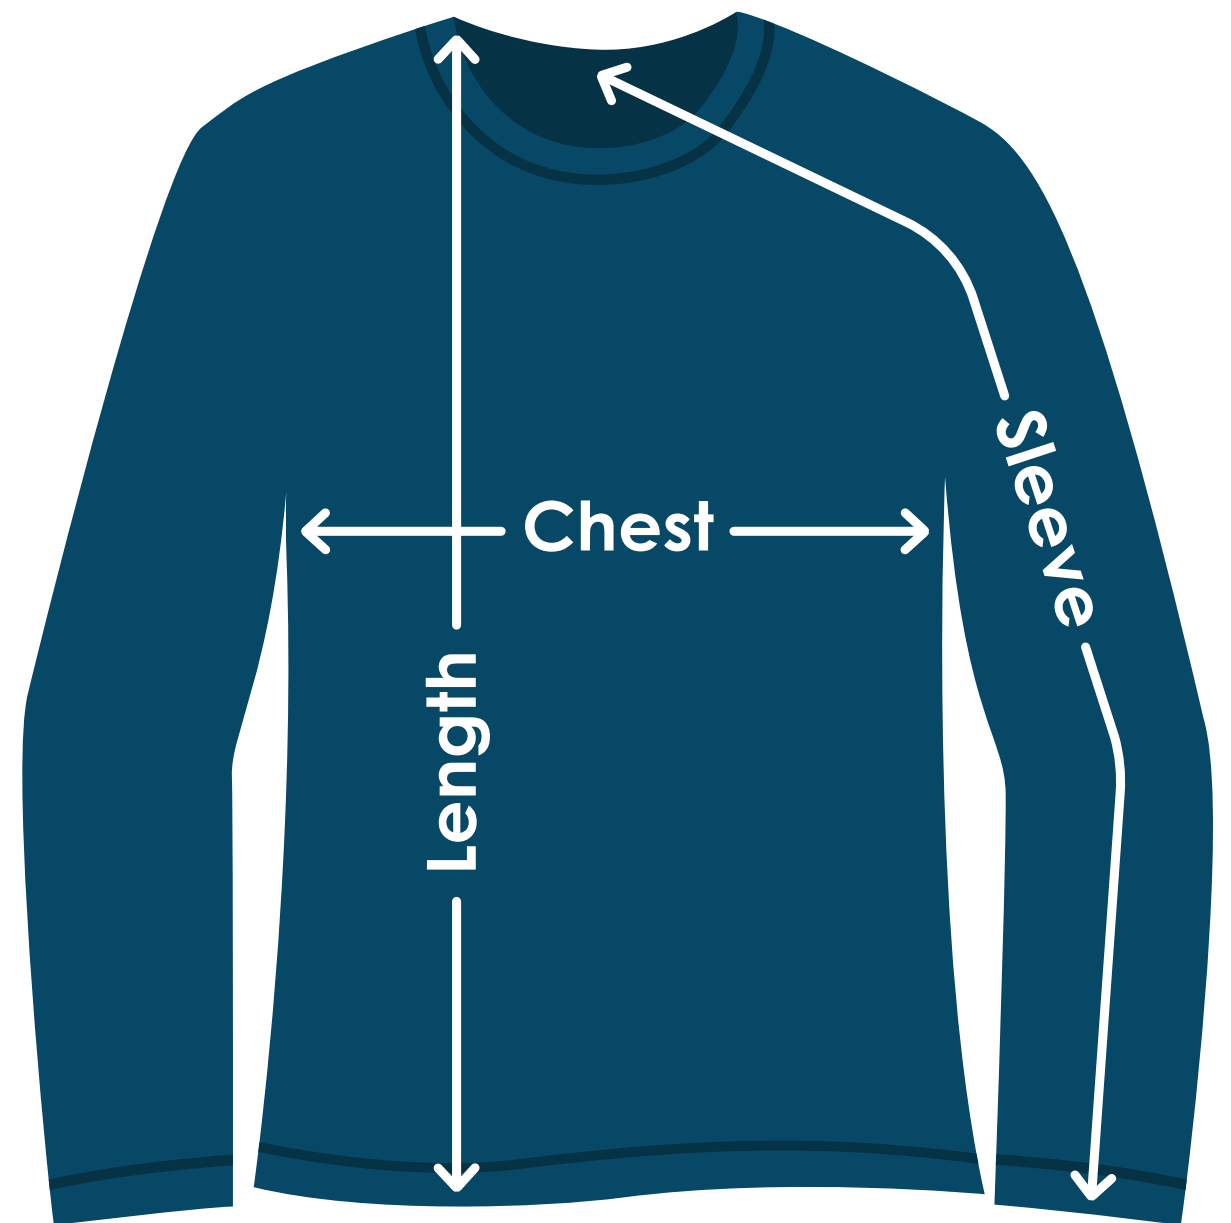

# Sport-Tek® Tall Long Sleeve PosiCharge® Competitor™ Tee

TA864 | TA864FD | TA864B

Size	Chest	Sleeves	Length
LT	23"	37-1/2"	32"
XLT	24-1/2"	38-1/4"	33"
2XLT	26"	39"	34"
3XLT	28"	39-3/4"	34-1/2"
4XLT	30"	40-1/2"	35"
X	X	X	X
X	X	X	X
X	X	X	X

Fit: Classic

### Chest:

Measured across the chest one inch below armhole when laid flat.

### Length:

Measured from high point of shoulder to finished hem at back.