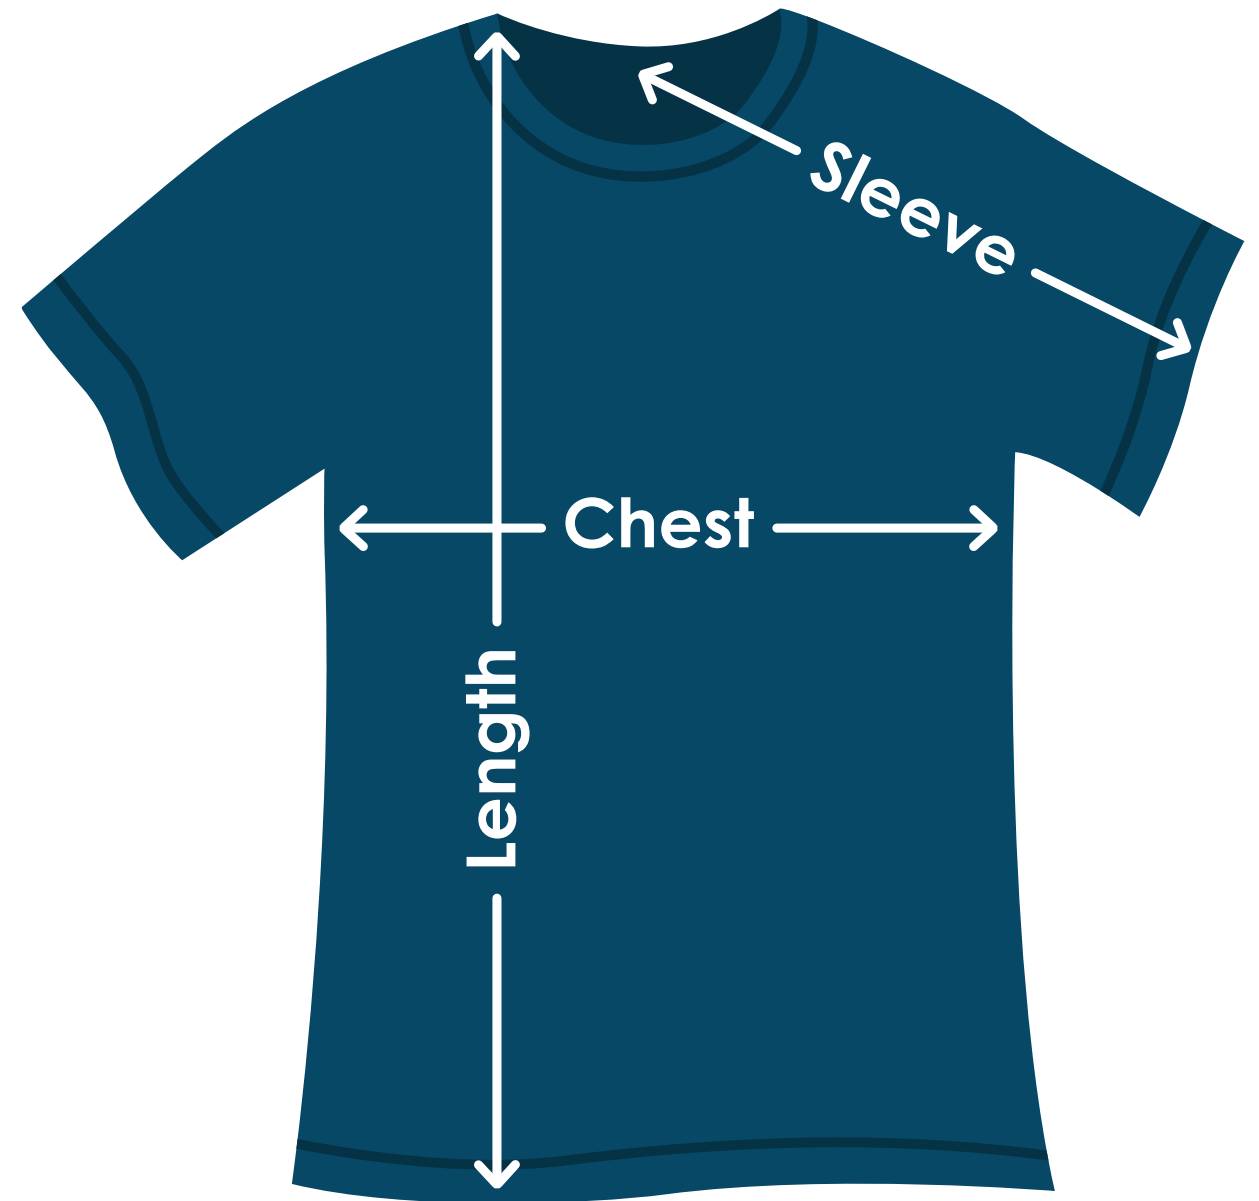

Core 365™ Adult Tall Fusion ChromaSoft™ Performance T-Shirt

TA878 | TA878FD | TA878B

Size	Chest	Sleeves	Length
LT	23"	20-3/4"	32"
XLT	24-1/2"	21-3/4"	33"
2XT	26"	22-1/4"	33-1/2"
3XT	27-1/2"	23-1/4"	34-1/2"
X	X	X	X
X	X	X	X
X	X	X	X
X	X	X	X

Fit: Classic

Measuring Tips

Chest:

Measured across the chest one inch below armhole when laid flat.

Sleeves:

Measured from center back neck, down shoulder to finished sleeve hem.

Length:

Measured from high point of shoulder to finished hem at back.