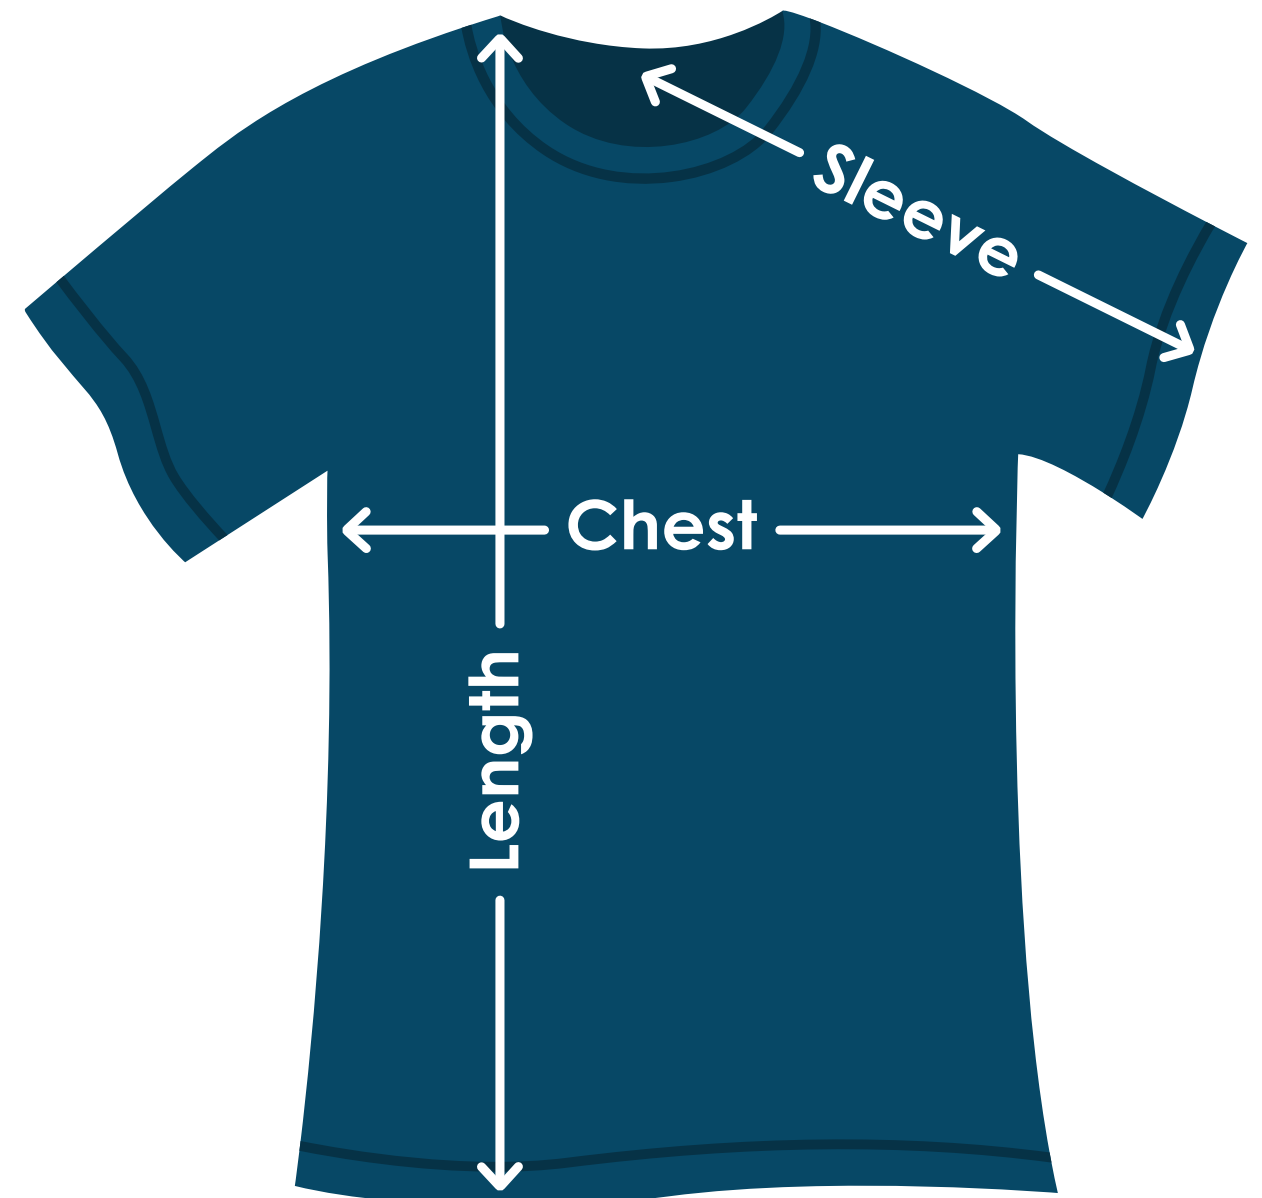

# Safety Colors Core 365™ Adult Fusion ChromaSoft™ Performance T-Shirt

TA883SC | TA883SCFD | TA883SCB

Size	Chest	Sleeves	Length
XS	18-1/2"	17-1/4"	27-1/2"
S	20"	17-3/4"	28"
M	21-1/2"	18-3/4"	29"
L	23"	19-3/4"	30"
XL	24-1/2"	20-3/4"	31"
2XL	26"	21-1/4"	31-1/2"
3XL	27-1/2"	22-1/4"	32-1/2"
4XL	29"	23-1/4"	33-1/2"
5XL	31"	23-3/4"	34"
6XL	33"	24-1/4"	34-1/2"

### Chest:

Measured across the chest one inch below armhole when laid flat.

### Sleeves:

Measured from center back neck, down shoulder to finished sleeve hem.

### Length:

Measured from high point of shoulder to finished hem at back.