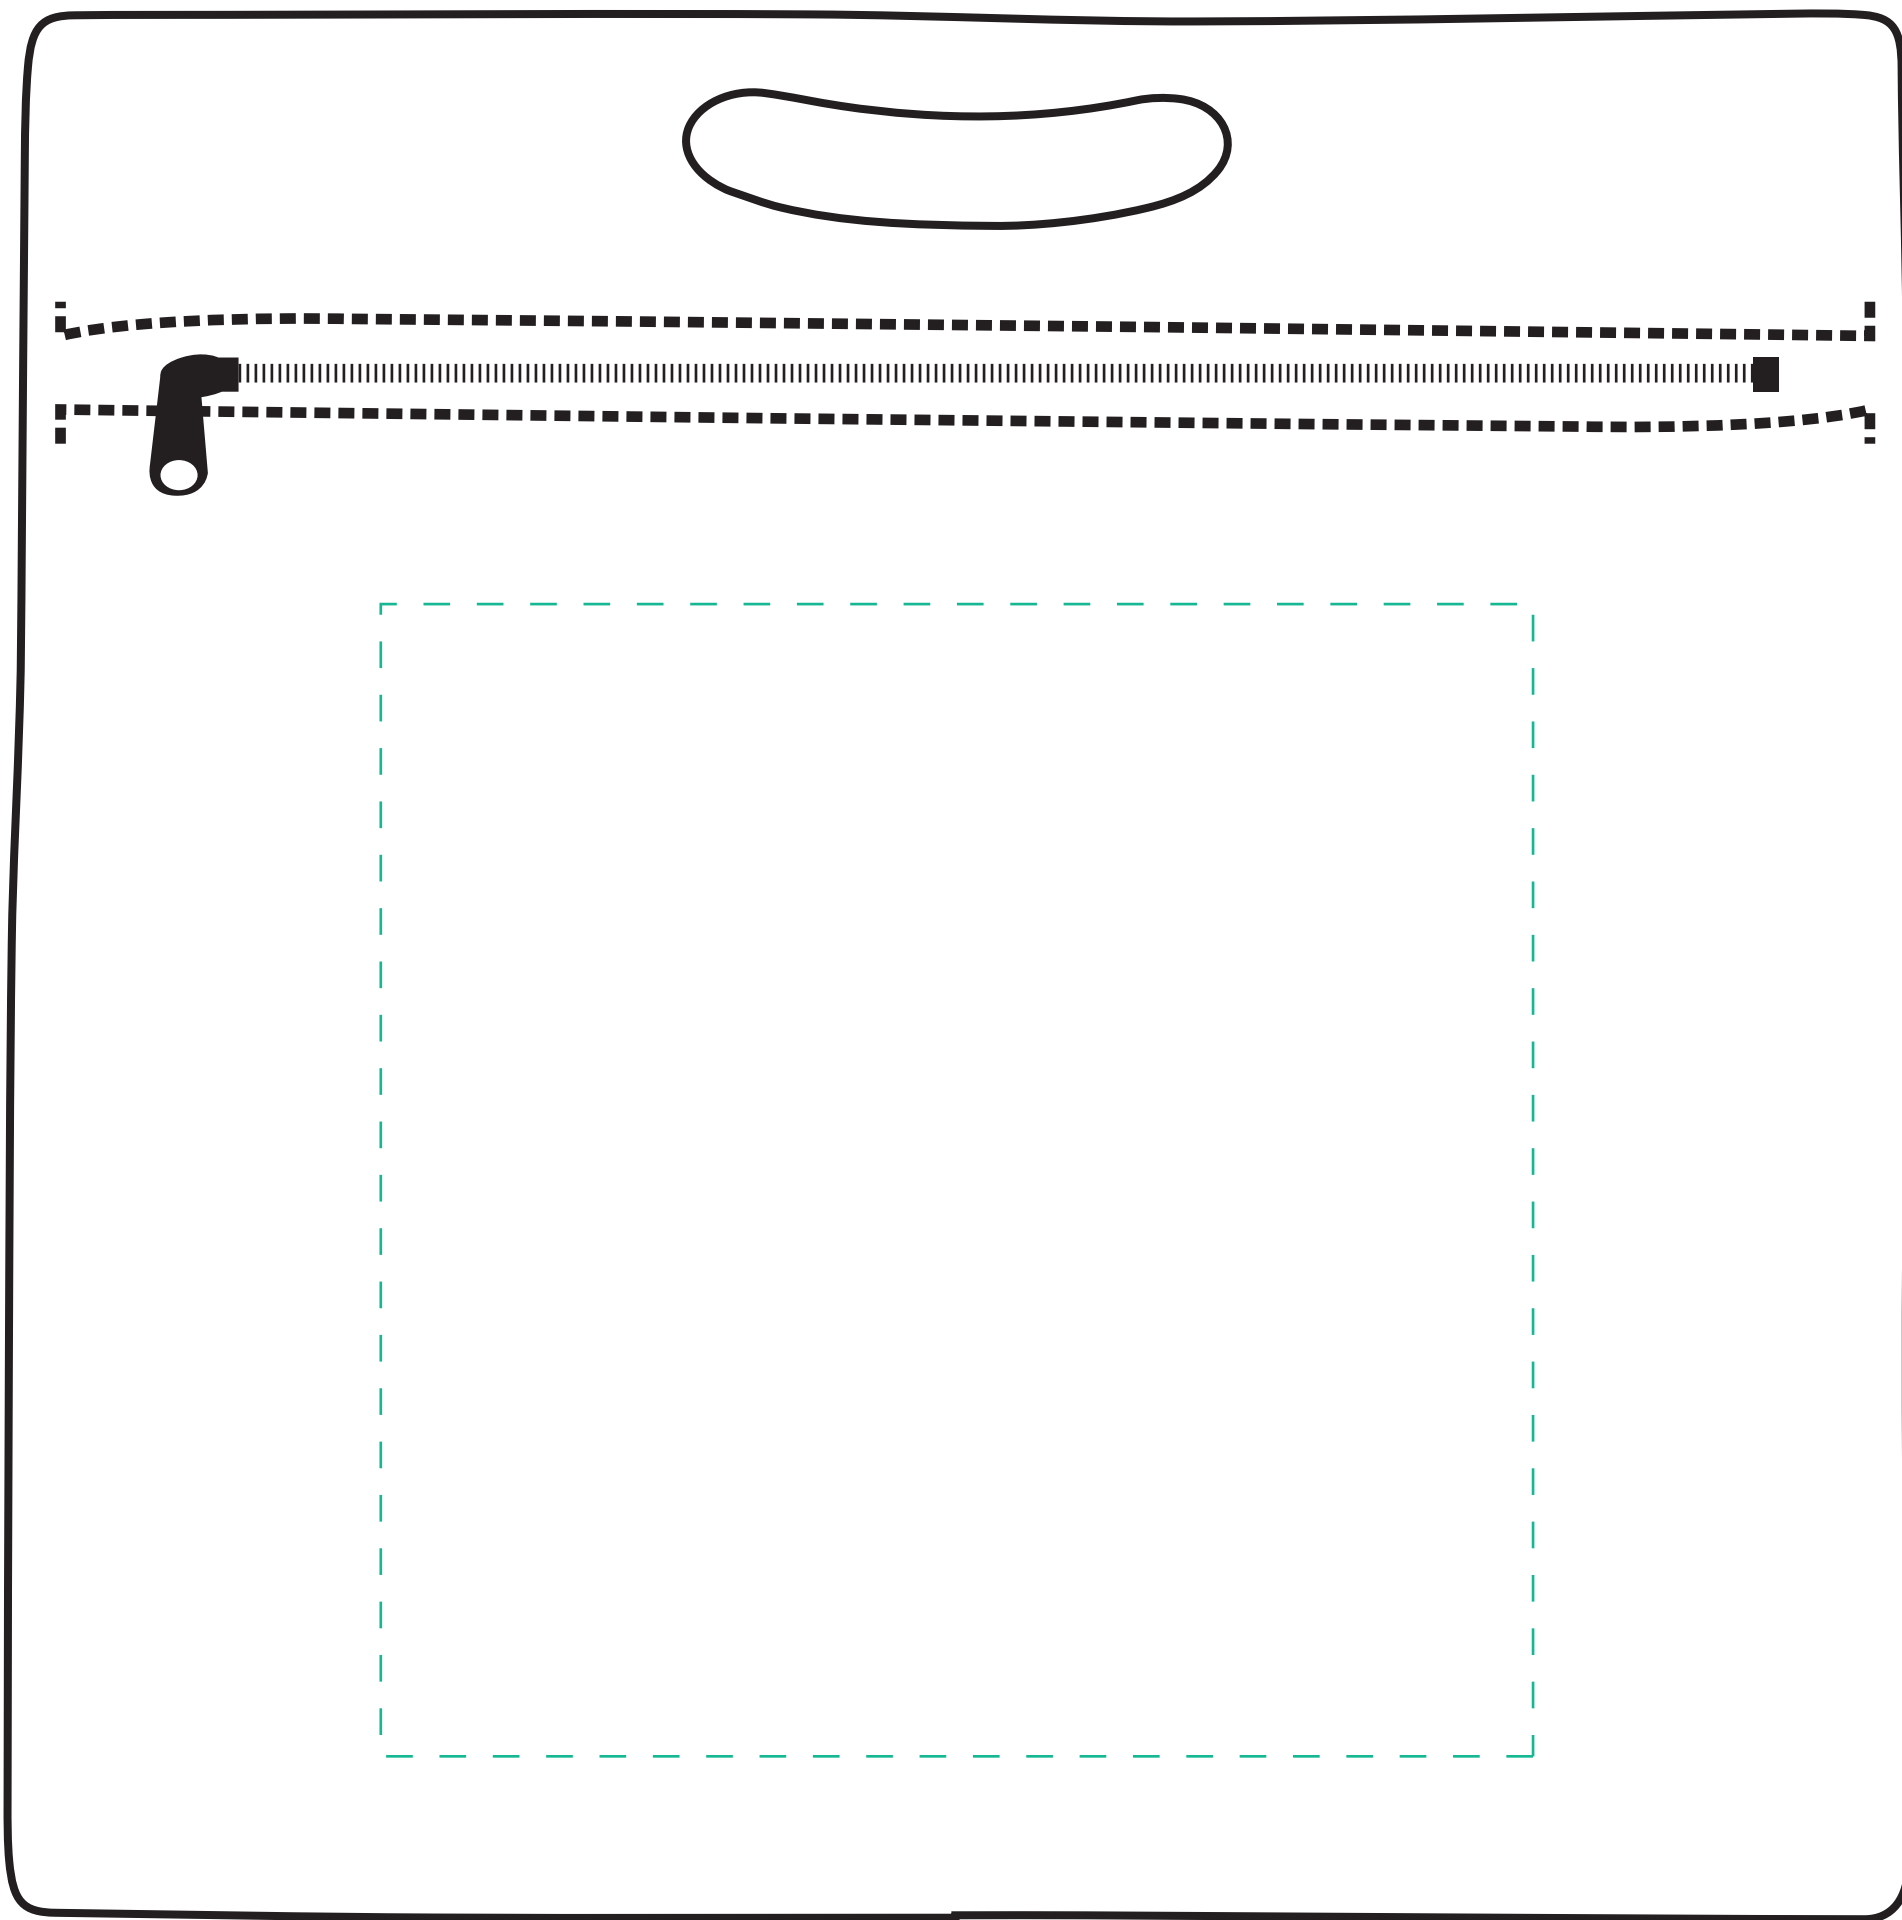

# B703 | Medium Translucent Travel Bag

Product Size: 12"W x 12"H x 1"D

Imprint Area: 6"W x 6"H

(Imprint Area Scaled to Size)